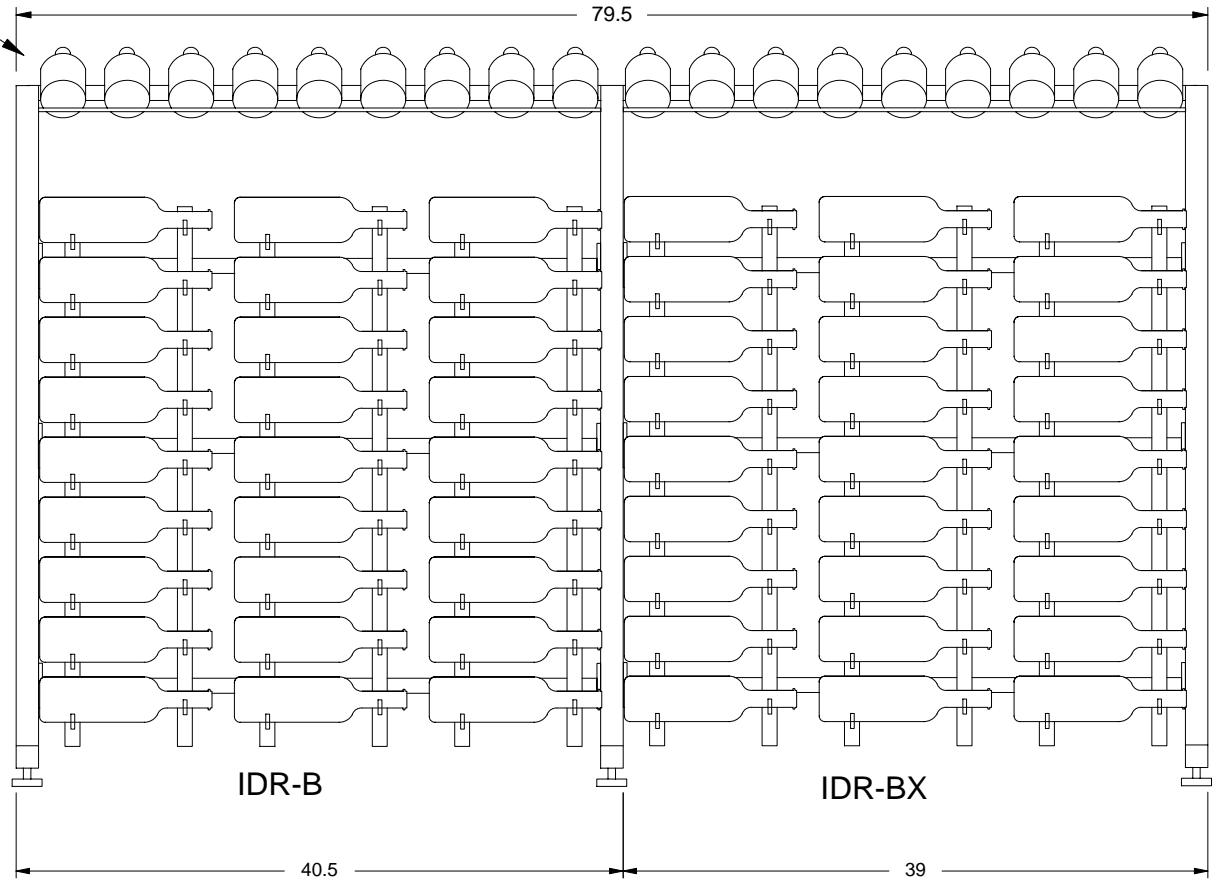

Island Display Rack (Side View)

* All measurements are in inches

Island Display Rack (Front View)

IDR-B Includes:
 Base frame with 6 VintageView
 WS33 racks and 1 IDR-PR
 180 Bottle Capacity

IDR-BX Includes:
 Base frame extension with 6
 VintageView WS33 racks and 1 IDR-PR
 180 Bottle Capacity