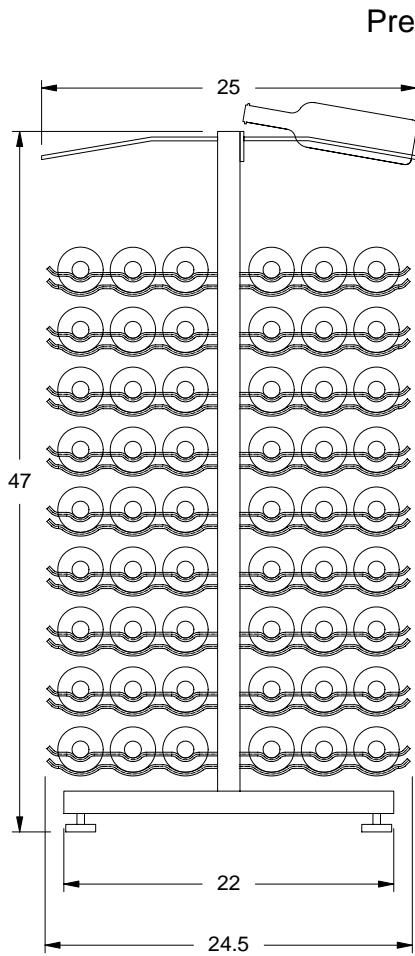

Island Display Rack (Side View)

* All measurements are in inches

Island Display Rack (Front View)

IDR-B Includes:
 Base frame with 6 VintageView
 WS33 racks and 1 IDR-PR
 180 Bottle Capacity

IDR-BX Includes:
 Base frame extension with 6
 VintageView WS33 racks and 1 IDR-PR
 180 Bottle Capacity