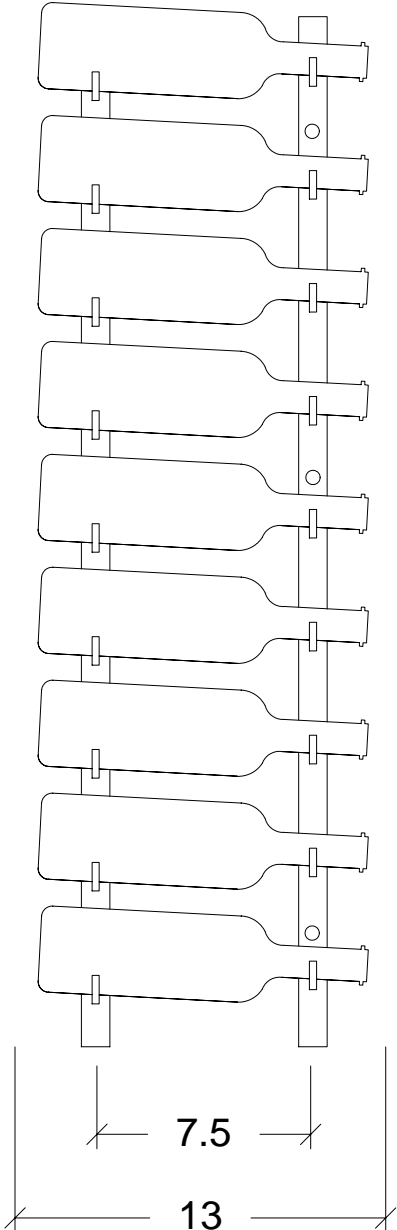

# WS31

(Standard Mounting)  
Side View

(Standard Mounting)  
Front View

(Mounting for Splits)  
Front View