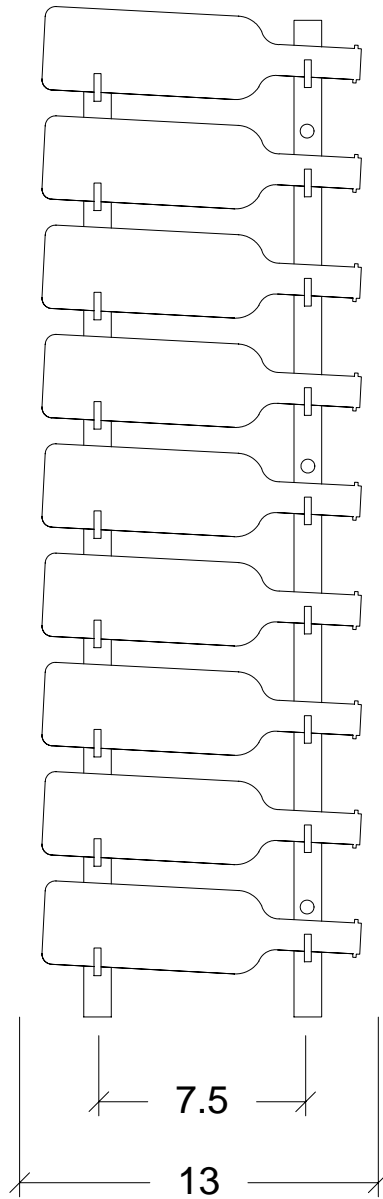

WS32

(Standard Mounting)
Side View

(Standard Mounting)
Front View

(Mounting for Splits)
Front View