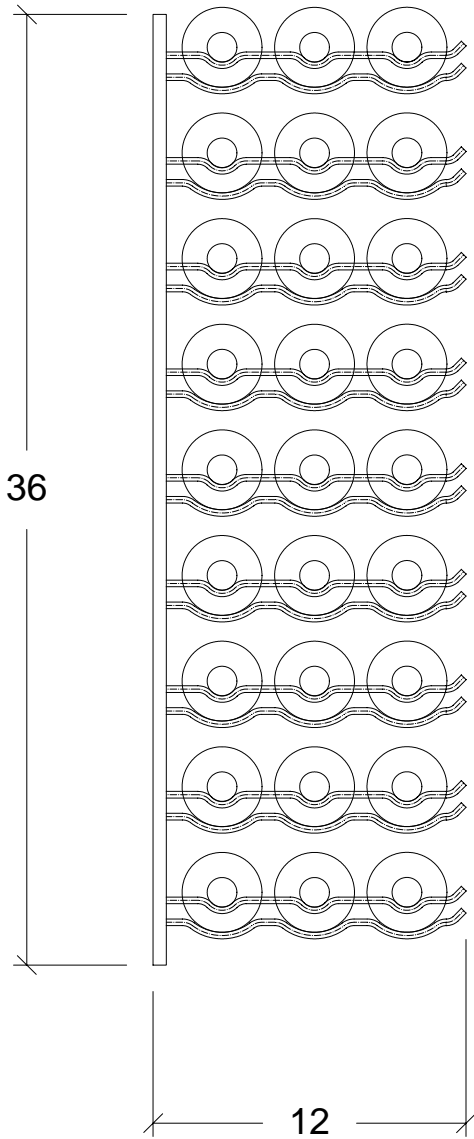

# WS33

(Standard Mounting)  
Side View

(Standard Mounting)  
Front View

(Mounting for Splits)  
Front View