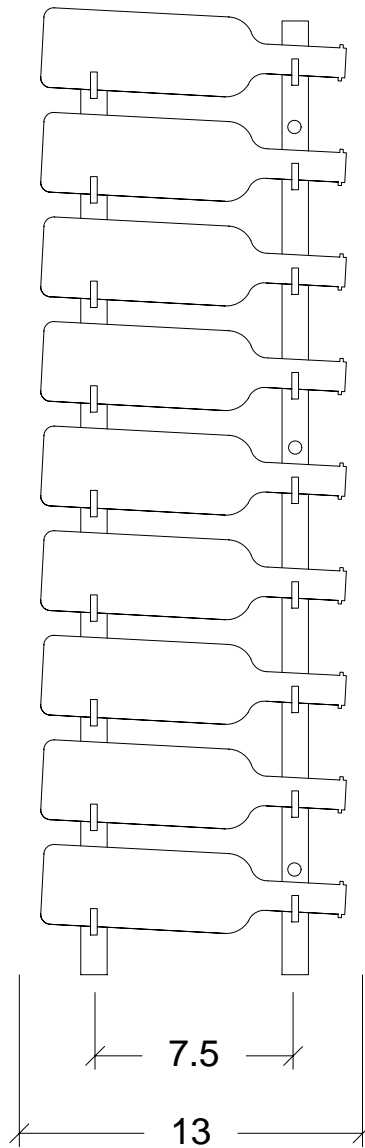

# WS33

(Standard Mounting)  
Side View

(Standard Mounting)  
Front View

(Mounting for Splits)  
Front View