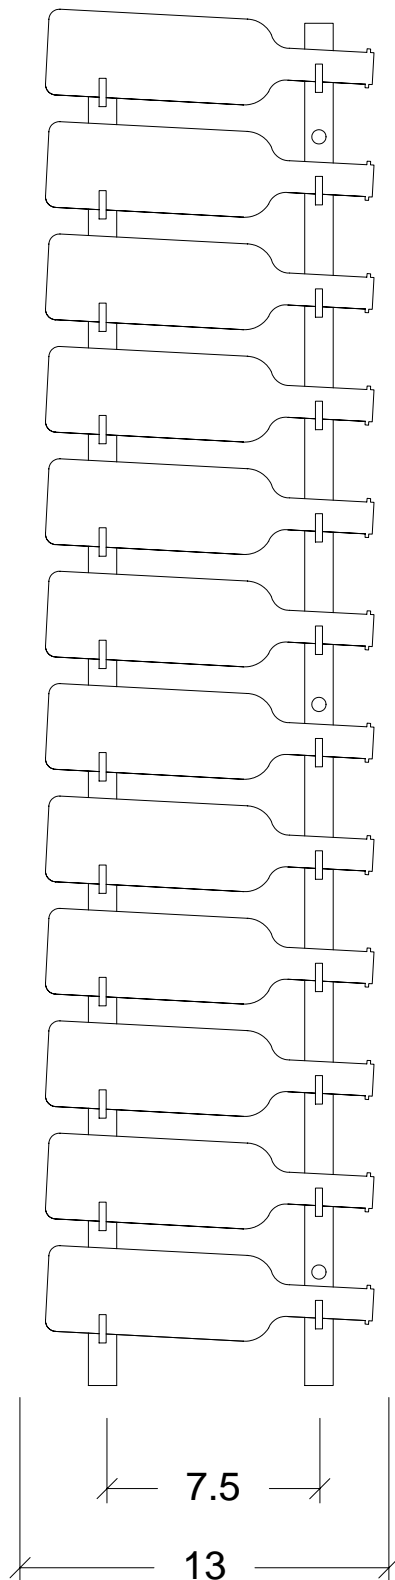

WS41

(Standard Mounting)
Side View

(Standard Mounting)
Front View

(Mounting for Splits)
Front View