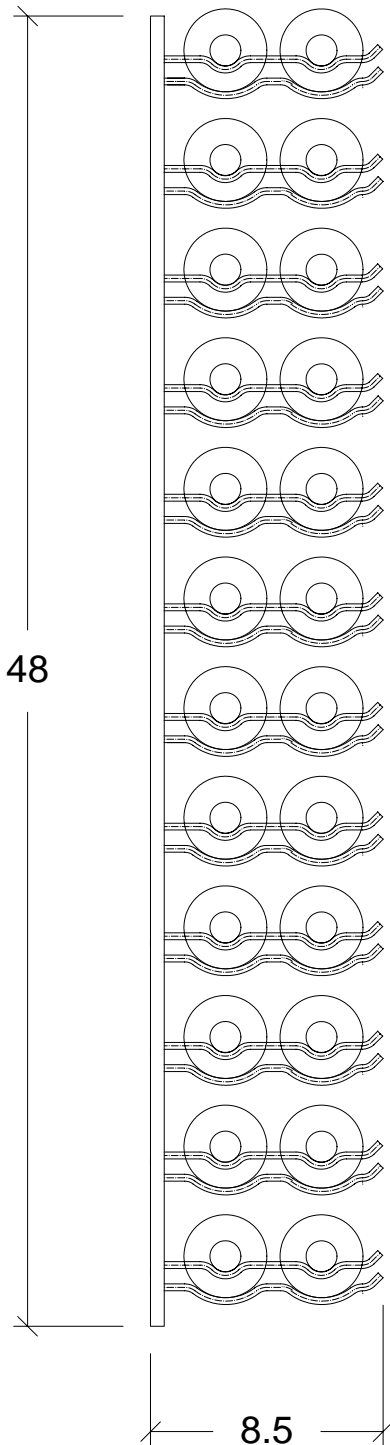

WS42

(Standard Mounting)
Side View

(Standard Mounting)
Front View

(Mounting for Splits)
Front View