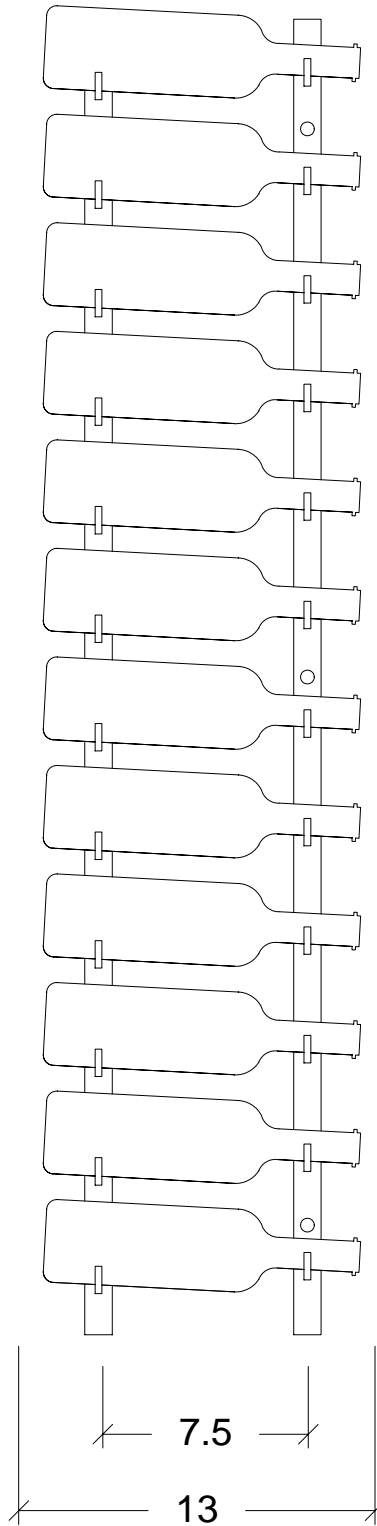

WS42

(Standard Mounting)
Side View

(Standard Mounting)
Front View

(Mounting for Splits)
Front View