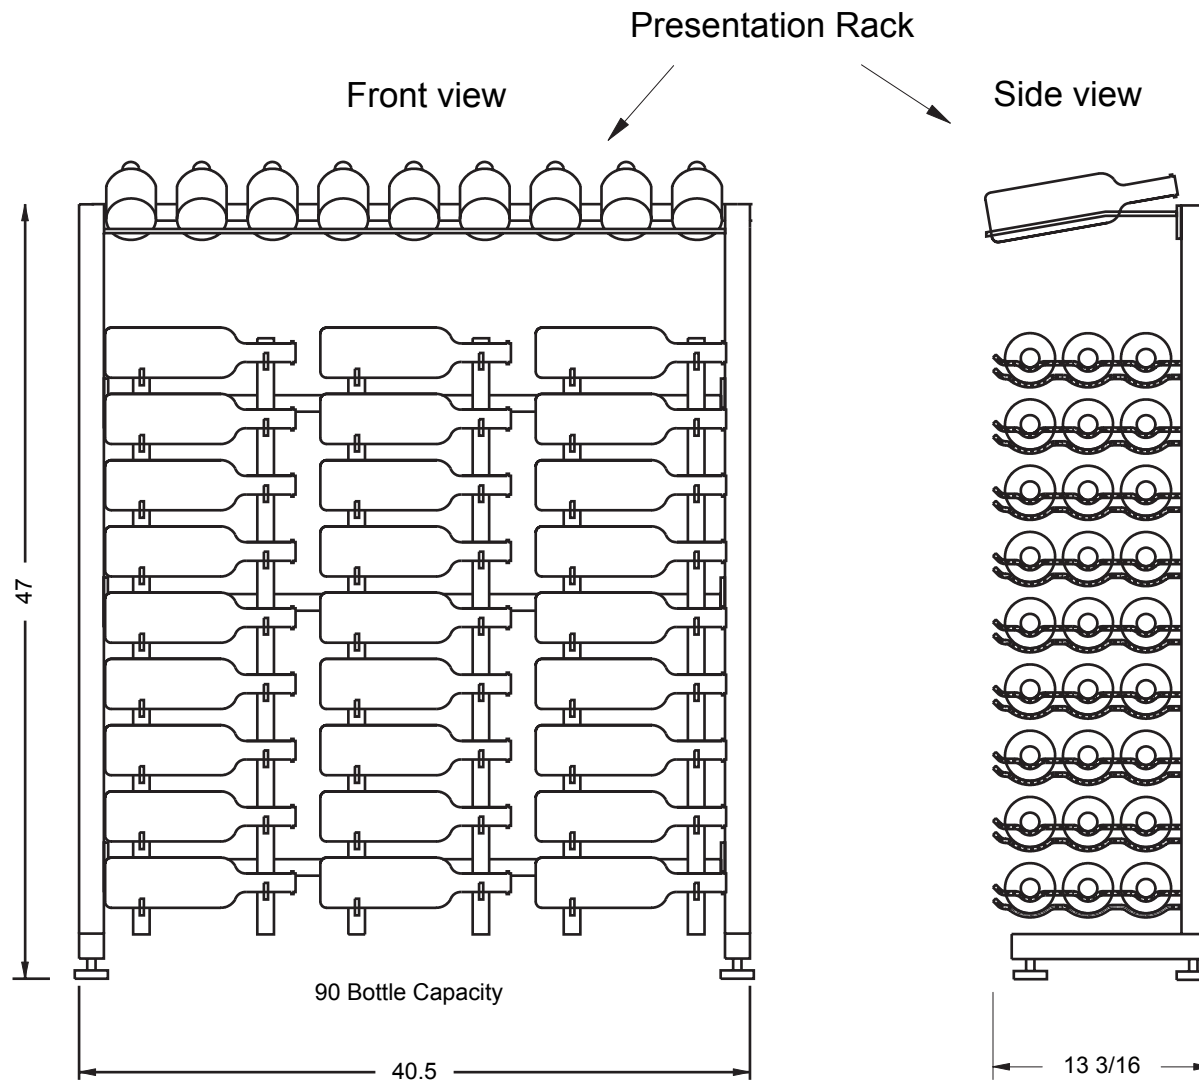

VintageView Half Island Display Rack (1/2 IDR)

Half IDR Package includes:
Half base frame with 3 VintageView WS33 wine racks and Presentation Rack

Note: all measurements are in inches