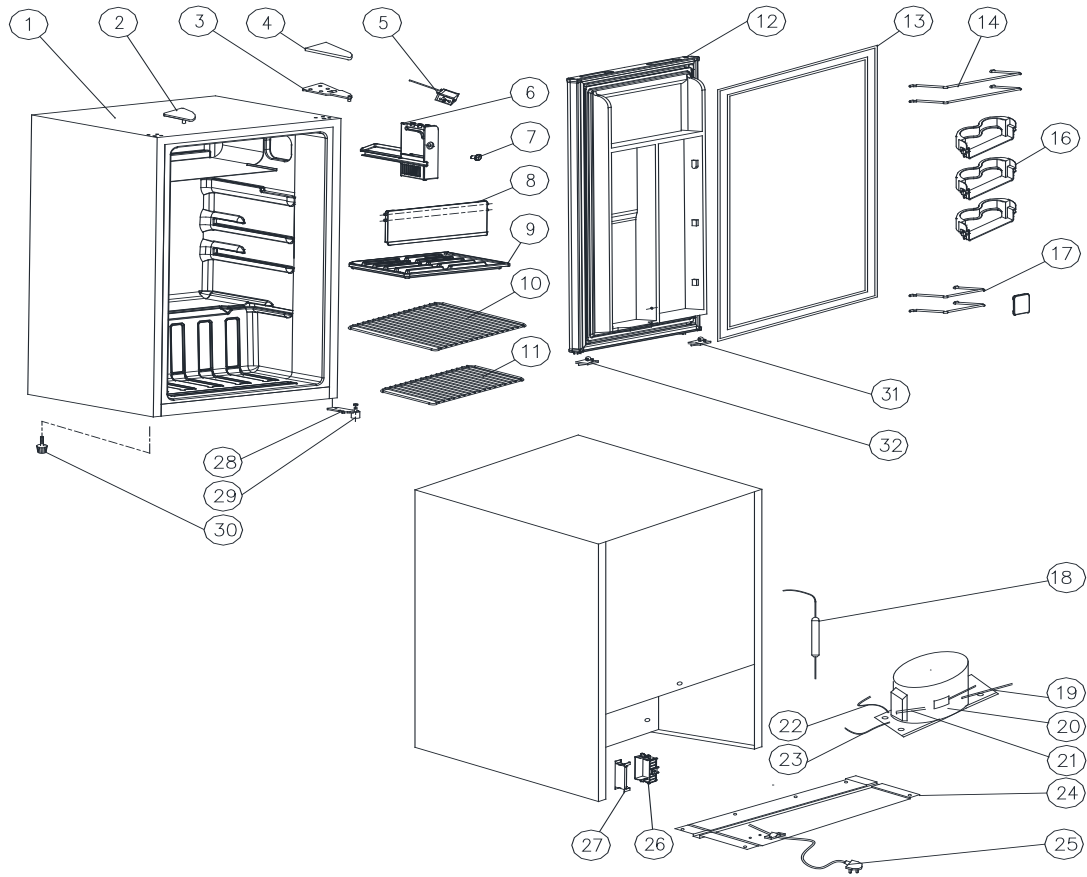

# Exploded view

## RM27B2P Parts list

No.	Parts code	Description of Spare Part	Quantity
2	20122080033	Hinge Screw Hole Cover	1
3	3031400208	Upper Hinge Assembly	1
4	20122080137	Hinge Cover	1
5	20060355	Thermostat	1
6	20122010205	Thermostat Cover	1
7	20011632	Thermostat Knob	1
8	20122090351	Ice Box Door	1
9	20122990586	Drain pan	1
10	3031500094	Wire shelf	1
11	3031500093	Cover of crisper drawer	1
12	20101050390	Door Assembly	1
13	3020400275	Door gasket	1
14	3031500095	Door bar,Long	2
16	20122050748	Door Rack	3
17	3031500070	Door bar,Short	2
18	20060086	Drier filter (for R600a)	1
19	20061718	Process tube	1
20	20060637	Compressor	1
21	20060046	Connecting tube (short)	1
22	3050200099	Connecting wire of compressor	1
23	3050200095	earthing wire of compressor	1
24	3039900319	Compressor Support Base	1
25	3050100028	Power Supply Cord	1
26	20014438	Base of wire box	1
27	20014437	Wire box	1
28	20022150	Lower Hinge Assembly	1
29	20014379	Short Adjustable Foot	1
30	20011385	Long Adjustable Foot	1
31	20122090444	Left limit block of door	1
32	20122090443	Right limit block of door	1
33	3070102245	Carton	1