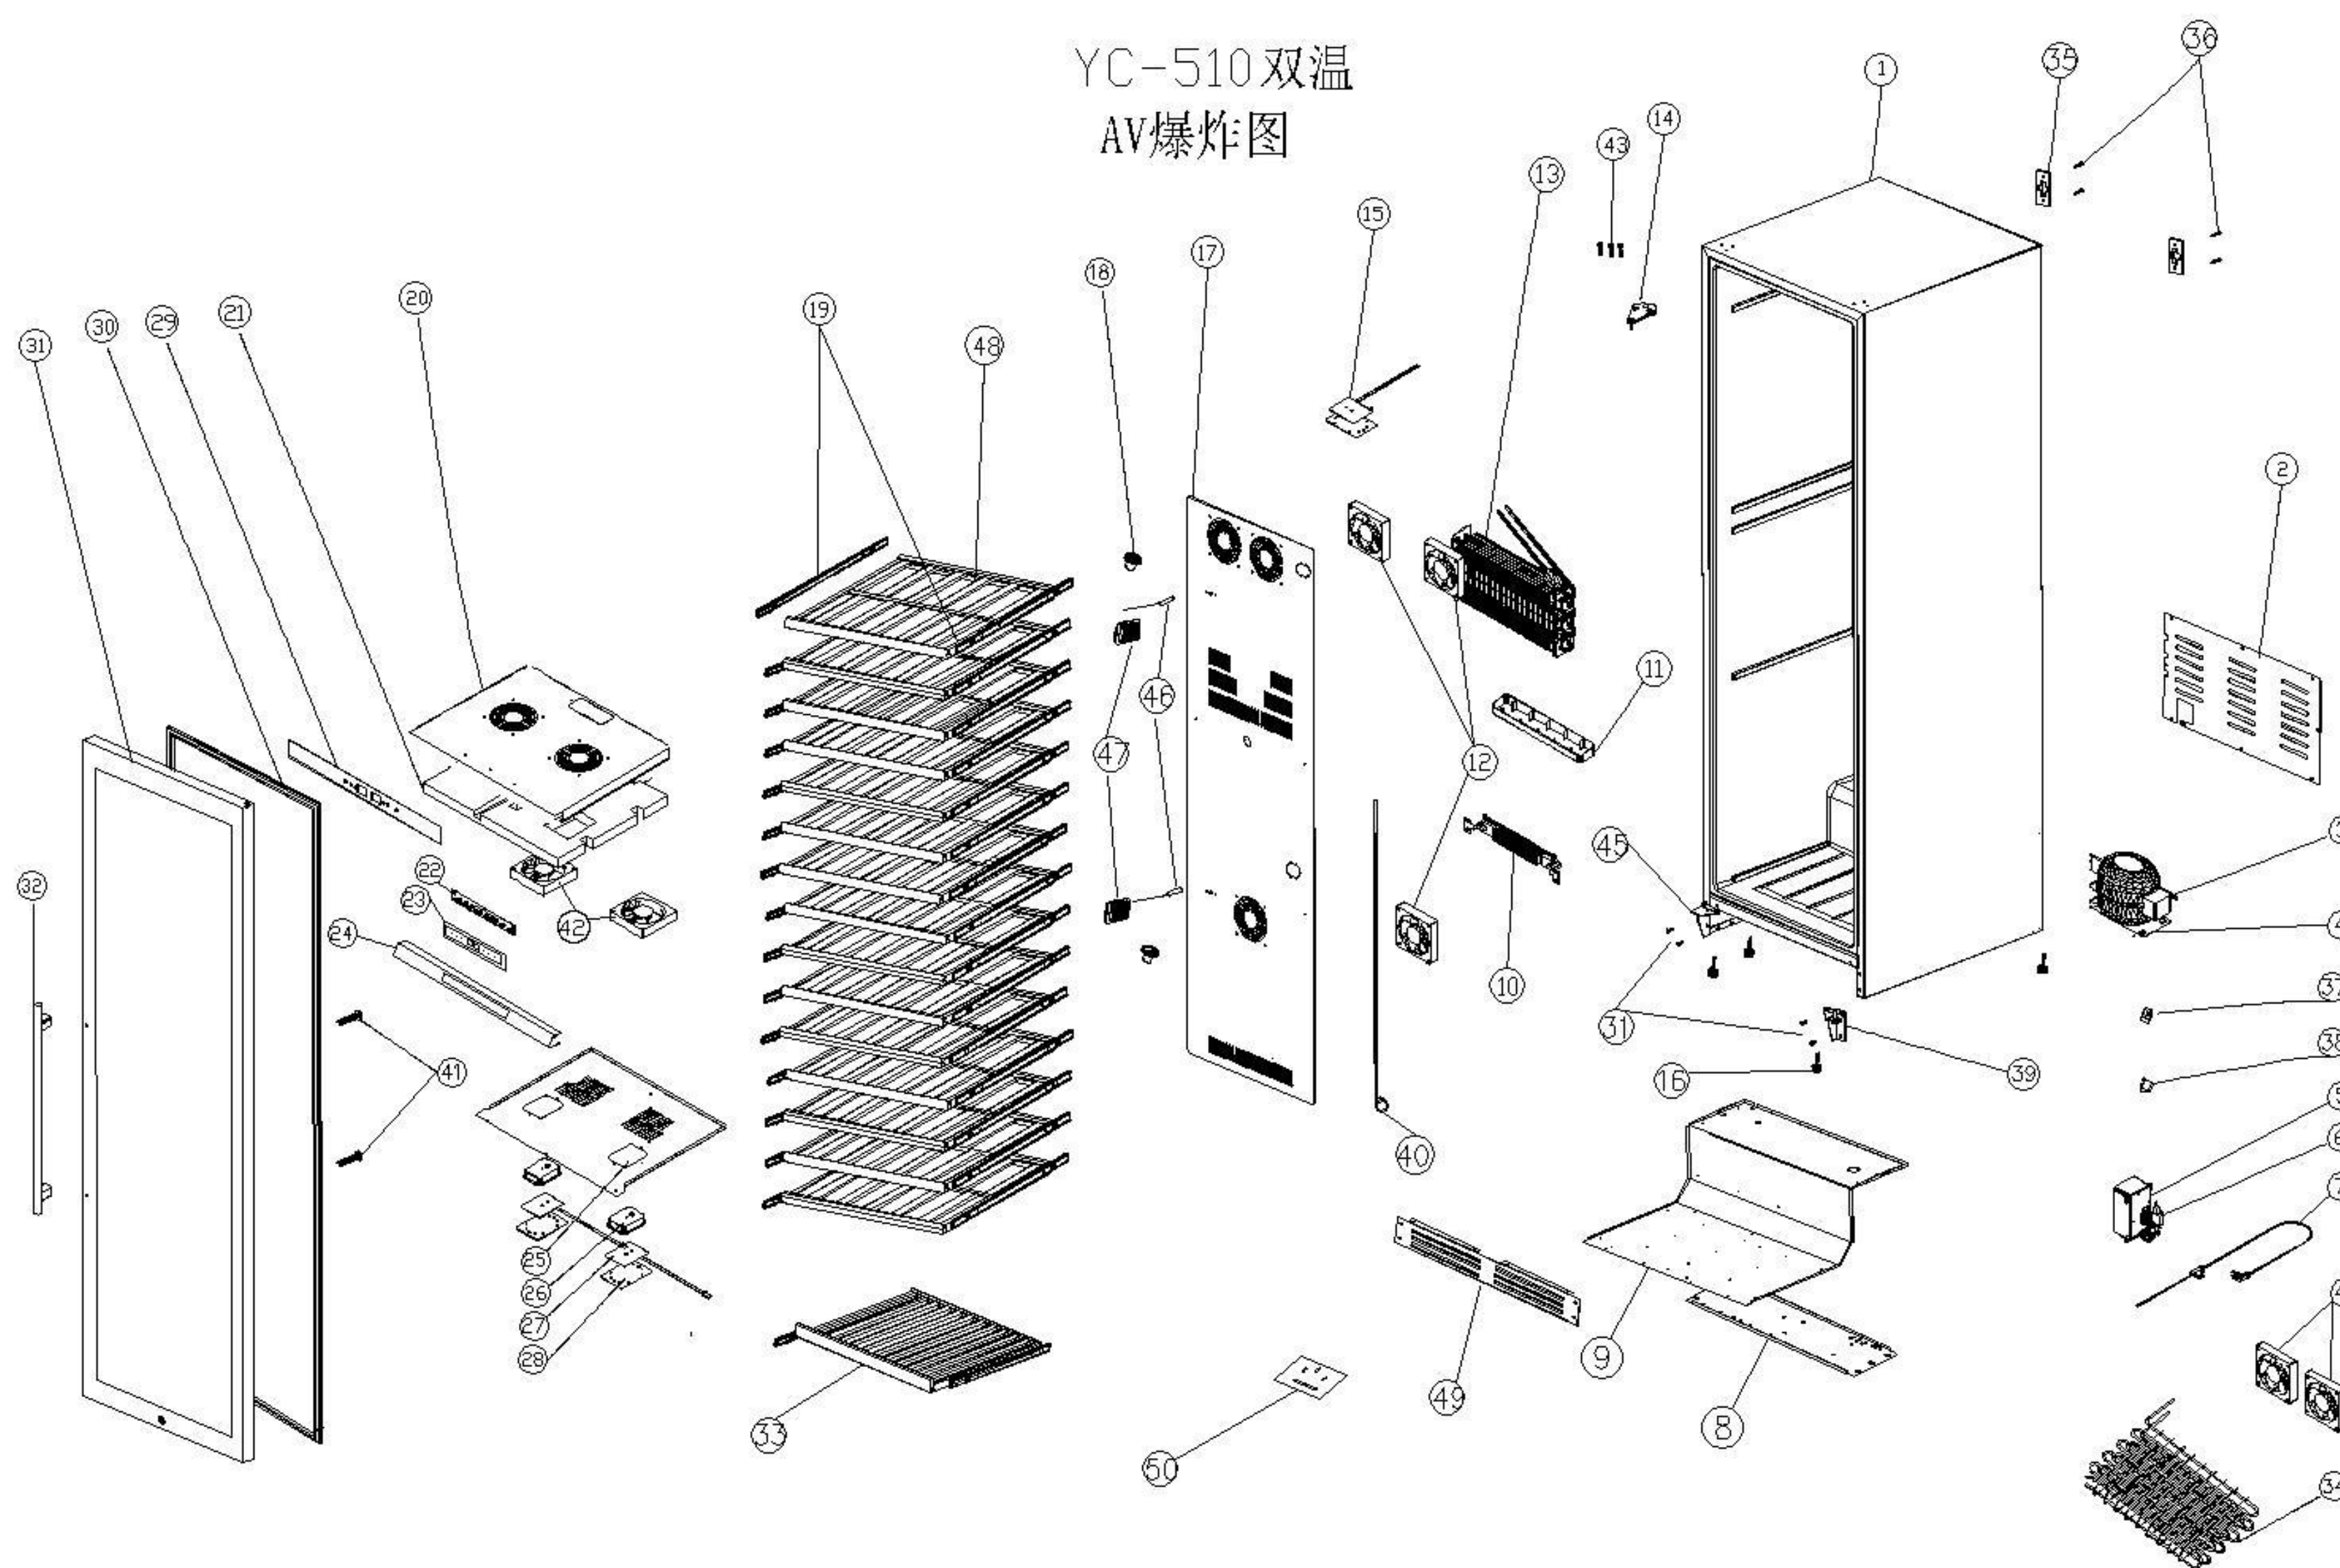

YHWR172

由 Autodesk 教育版产品制作

YC-510双温
AV爆炸图

由 Autodesk 教育版产品制作

由 Autodesk 教育版产品制作

E:\yujie\510\2D\爆炸图\510爆炸图-AV.dwg

由 Autodesk 教育版产品制作

- | | | | | | |
|----|-------------------------------|-----------|----|--------------------------|--------------------|
| 1 | Cabinet | | | | |
| 2 | Compressor Room Cover | Y-CCOVER | | | |
| 3 | Compressor Protection Cover | | | | |
| 4 | Compressor | Y-COMP1 | | | |
| 5 | PCB Box | Y-PPCBBOX | | | |
| 6 | PCB | | | | |
| 7 | Power Line | Y-CORD | | | |
| 8 | Compressor Plate | | | | |
| 9 | Base Plate | | | | |
| 10 | PTC Heater | | | | |
| 11 | Water Tank | | | | |
| 12 | Fan | Y-EVAP4 | | | |
| 13 | Finned-Type Evaporator Top | Y-HINGE1 | | | |
| 14 | Top Left/Top Right Hinge | Y-LIGHT2 | | | |
| 15 | Top Light | | | | |
| 16 | Top Light | | | | |
| 17 | Adjust Feet | Y-FOOT2 | | | |
| 18 | Ventilation plate | | | | |
| 19 | Activated Carbon | | | | |
| 20 | Three-Section Rail | | | | |
| 21 | Upper Baffle Plate Sperator | | | | |
| 22 | Insulator Control PCB Control | Y-DZPCB2 | | | |
| 23 | PCB assembly parts Control | Y-SZPCB3 | | | |
| 24 | PCB support | Y-PCBRACK | | | |
| 25 | Lower Baffle Plate | | | | |
| 26 | Light Box | | | | |
| 27 | Light PBC | | | | |
| 28 | Light Box Cover | | | | |
| | | | 29 | Control panel | Y-DSEAL3 |
| | | | 30 | Door seal Compressor | |
| | | | 31 | Stainless Steel Door | Y-DOOR6 / Y-DOOR 7 |
| | | | 32 | Door handle | Y-SMSHELF3 |
| | | | 33 | Small shelf | |
| | | | 34 | Condenser | |
| | | | 35 | Nylon button | |
| | | | 36 | Tapping screw | |
| | | | 37 | Compressor starter | Y-STARTER2 |
| | | | 38 | Compressor protector | |
| | | | 39 | Lower right hinge | Y-DH3 |
| | | | 40 | Muffler component | |
| | | | 41 | Handle screw | Y-DHS3 |
| | | | 42 | Evaporator fan | Y-EVAPFAN |
| | | | 43 | Upper hinge screw | |
| | | | 44 | Condenser fan | Y-CONDFAN |
| | | | 45 | Bottom Left hinge | |
| | | | 46 | Temperature sensor | |
| | | | 47 | Temperature Sensor Cover | |
| | | | 48 | Wooden shelves | Y-SHELF4 |
| | | | 49 | Bottom grill | Y-GRILL |
| | | | 50 | Lock plate | Y-LOCK |