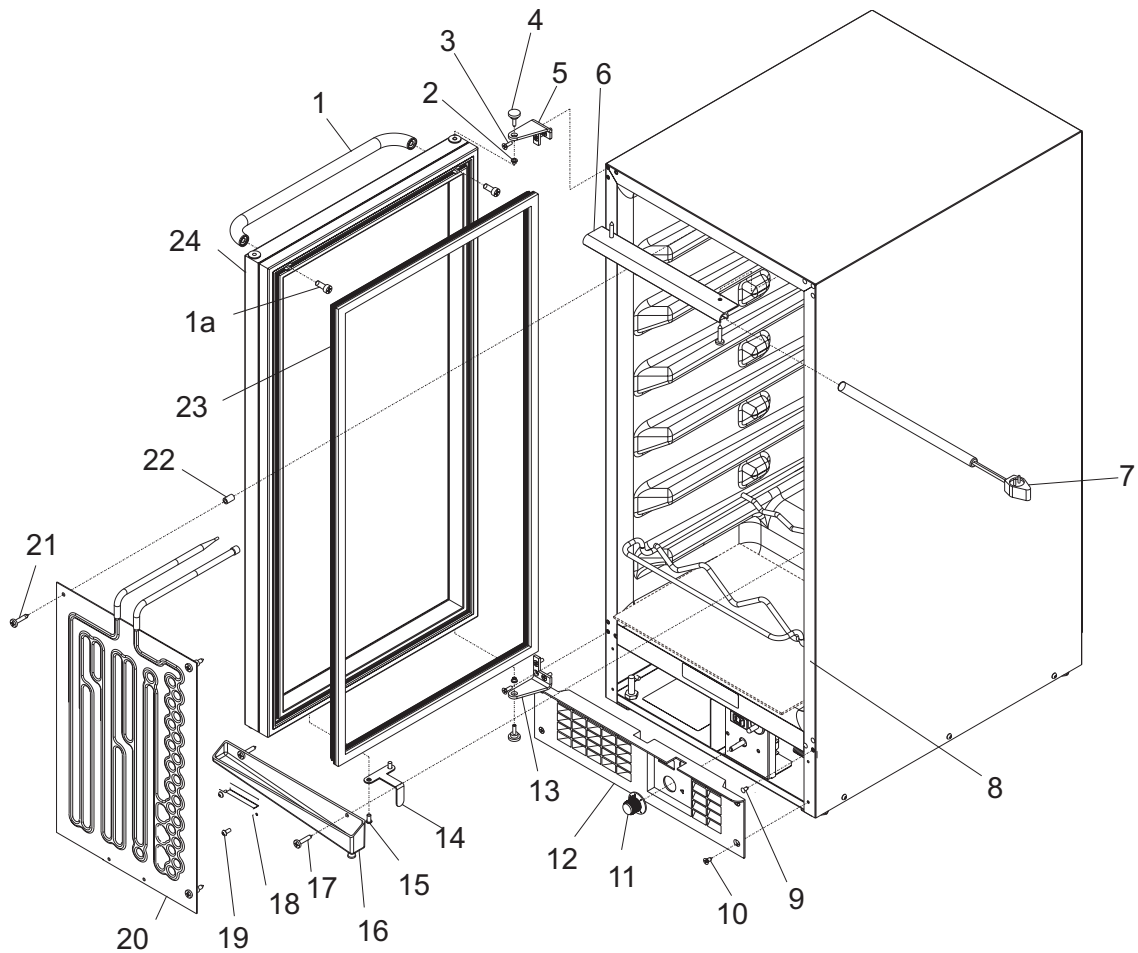

# SCV32 Service Parts

This parts list contains the service parts for the Scotsman wine storage unit model SCV32.

## Table of Contents

Cabinet Front and Interior . . . . .	Page 2
Cabinet Back . . . . .	Page 3
Condensing Unit & Electrical . . . . .	Page 4
Wiring Diagram . . . . .	Page 5

## Cabinet Front and Interior

Item Number	Part Number	Description	Item Number	Part Number	Description
1	02-3847-01	Door handle	14	A38411-001	Switch actuator
1a	03-3814-02	Screw	15	03-1431-00	Screw
2	02-4004-01	Bushing	16	02-3987-01	Trough
3	03-1418-24	Screw, flush head	17	03-1404-19	Screw
4	03-3834-01	Hinge pin	18	A38413-001	Thermostat bracket
5	15-0813-02	Hinge, left upper/rt lower	19	03-1531-01	Screw
6	02-4002-01	Light housing	20	18-8876-21	Evaporator
7	12-2888-01	Bulb	21	03-1404-19	Screw
8	02-3983-01	Rack	22	02-2505-01	Spacer
9	02-2481-02	Plug	23	13-0825-04	Gasket
10	03-1419-26	Screw	24	02-3985-21	Door, includes items 1 and 1a
11	15-0812-01	Knob			
12	02-3982-01	Kickplate			
13	15-0813-01	Hinge, left lower/rt upper			