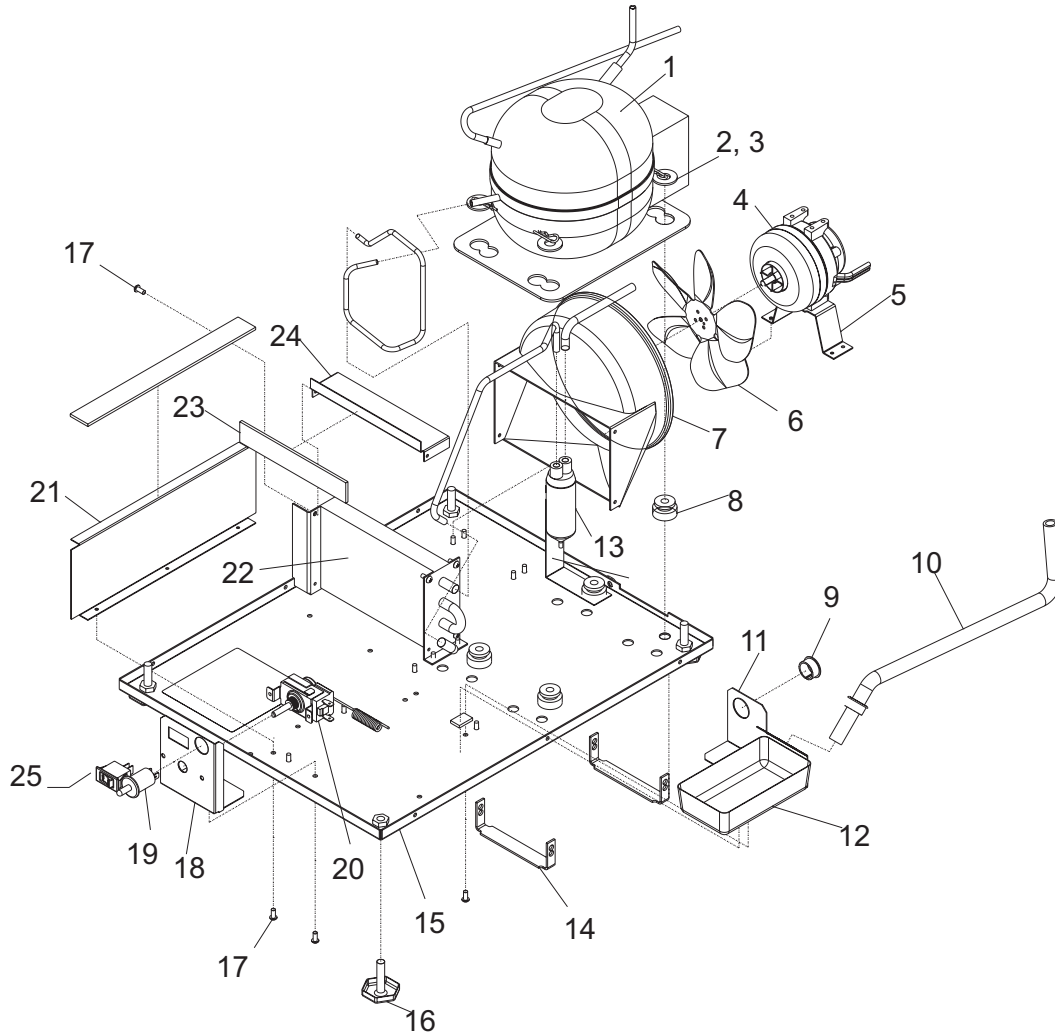

## Cabinet Front and Interior

Item Number	Part Number	Description	Item Number	Part Number	Description
1	02-3847-01	Door handle	14	A38411-001	Switch actuator
1a	03-3814-02	Screw	15	03-1431-00	Screw
2	02-4004-01	Bushing	16	02-3987-01	Trough
3	03-1418-24	Screw, flush head	17	03-1404-19	Screw
4	03-3834-01	Hinge pin	18	A38413-001	Thermostat bracket
5	15-0813-02	Hinge, left upper/rt lower	19	03-1531-01	Screw
6	02-4002-01	Light housing	20	18-8876-21	Evaporator
7	12-2888-01	Bulb	21	03-1404-19	Screw
8	02-3983-01	Rack	22	02-2505-01	Spacer
9	02-2481-02	Plug	23	13-0825-04	Gasket
10	03-1419-26	Screw	24	02-3985-21	Door, includes items 1 and 1a
11	15-0812-01	Knob			
12	02-3982-01	Kickplate			
13	15-0813-01	Hinge, left lower/rt upper			

## Cabinet Back

Item Number	Part Number	Description
1	no number	Cabinet w/liner
2	02-3256-01	Insulation pack
3	A35546-001	Back cover
4	03-1404-08	Screw
5	A35547-001	Baffle
6	12-1638-17	Cord
7	12-0629-08	Strain relief
8	03-1431-00	Screw

## Condensing Unit & Electrical

Item Number	Part Number	Description	Item Number	Part Number	Description
1	18-8802-21	Compressor, incl 1a, 1b	14	A29015-001	Bracket
1a	18-8802-52	Overload	15	A28921-002	Base
1b	18-8802-51	Relay	16	03-1608-01	Leg
2	03-3821-01	Hitch pin	17	03-1531-01	Screw
3	03-1407-08	Washer	18	A38407-001	Bracket
4	12-2454-01	Fan motor, 2.3 watt	19	12-2886-01	Plunger Switch
5	A28798-001	Bracket	20	11-0547-21	Thermostat
6	18-8713-01	Fan blade	21	A35495-001	Panel
7	02-2871-01	Shroud	22	18-8712-01	Condenser
8	18-8861-01	Mounting grommet	23	19-0503-02	Ins tape
9	12-1213-10	Snap bushing	24	A35512-001	Baffle
10	13-0674-02	Drain tubing, 1 unit	25	12-2885-01	Rocker Switch
12	02-3984-01	Drain pan			
13	02-3490-01	Drier			