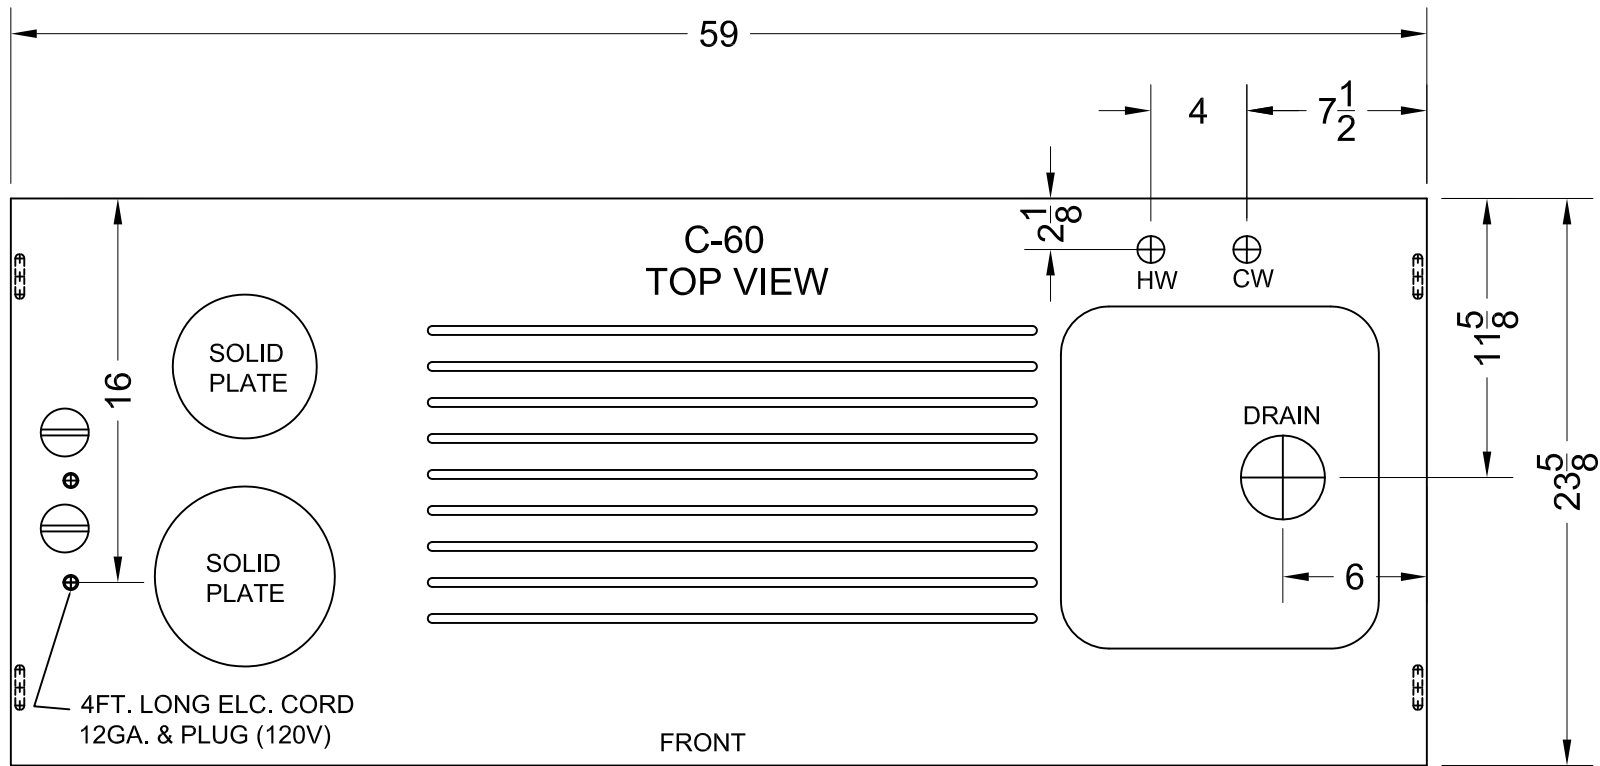

ALL-IN-ONE KITCHEN C-60

MODEL No. C-60

FELIX STORCH INC
 www.summitappliance.com
 (718) 893-3900

MODEL No.
STOVE & SINK C-60

FELIX STORCH INC
www.summitappliance.com
(718) 893-3900