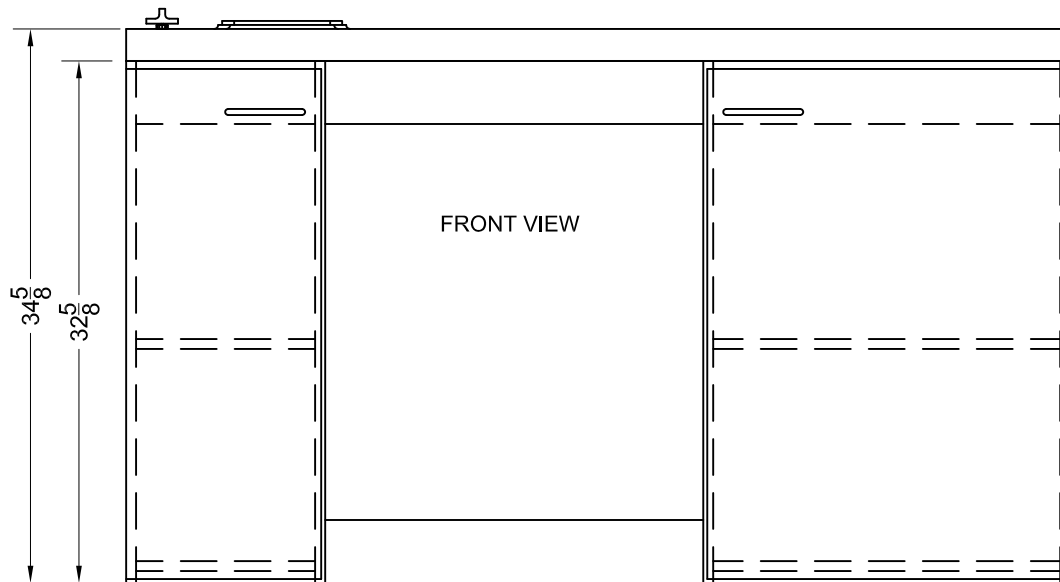

ALL-IN-ONE KITCHEN C-60

MODEL No. C-60

FELIX STORCH INC
 www.summitappliance.com
 (718) 893-3900

MODEL No.
STOVE & SINK C-60

FELIX STORCH INC
www.summitappliance.com
(718) 893-3900