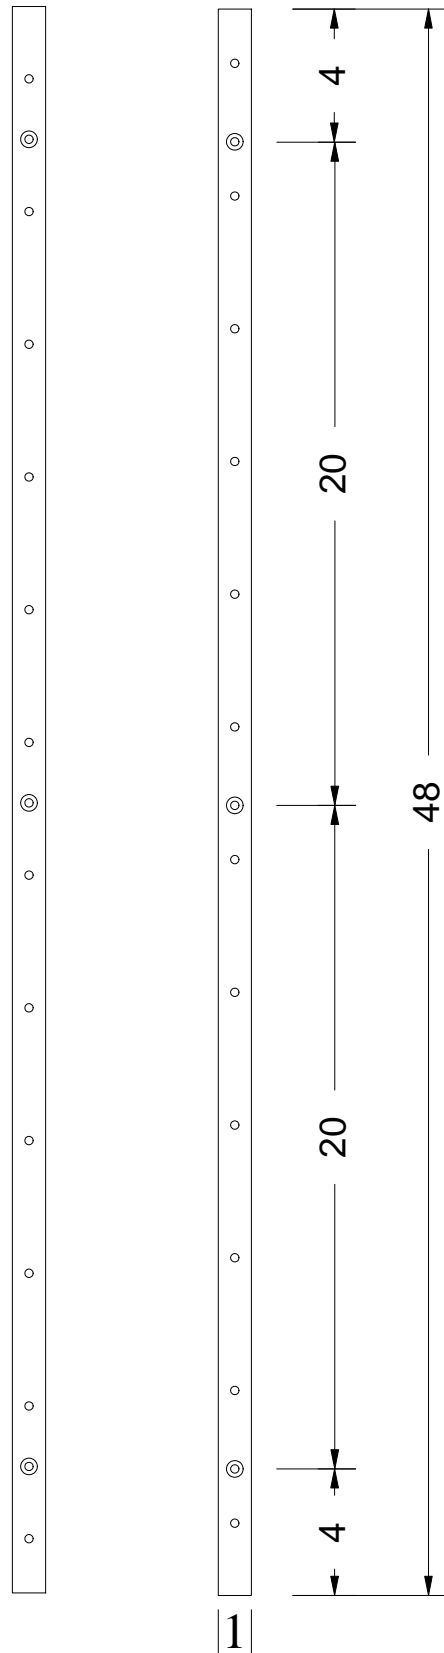

*WS4X Series Frame
Hole Location*

Base Side

Neck Side

All measurements are in inches

Wine Master Cellars

Patent #6.991.117