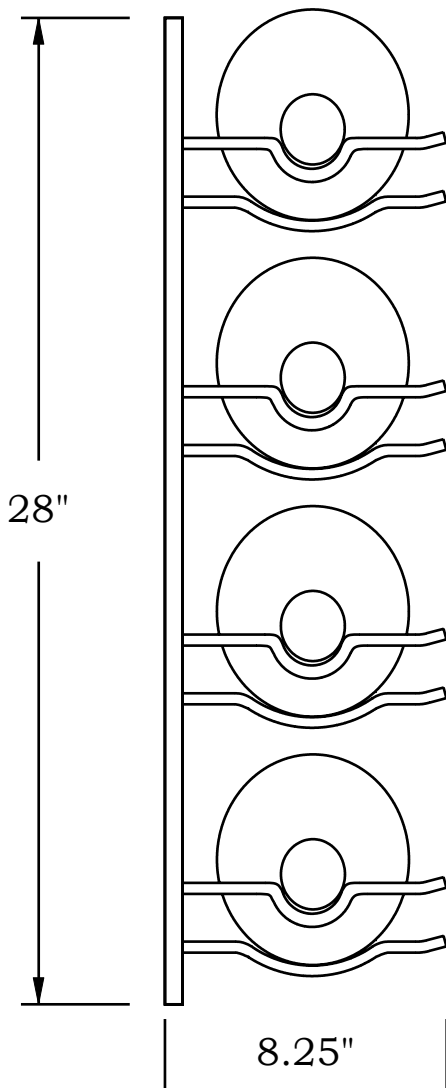

# WS-Big1

(Standard Mounting)  
Side View

8 Mounting Hole Covers  
1 Coupler

Weight: 4 lbs  
5 WS-Big1s in Bulk Package

(Standard Mounting)  
Front View