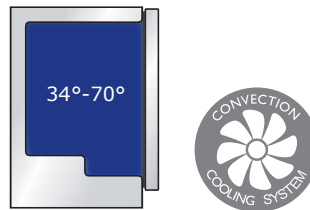

COOLING SYSTEM

ELECTRICAL REQUIREMENTS

This unit requires a grounded, polarized 115 VAC, 60 Hz, 15 A power supply (normal household current).

Warranty

Please visit u-line.com to view this model's User Guide & Service Manual. All Specifications are subject to change without notice.