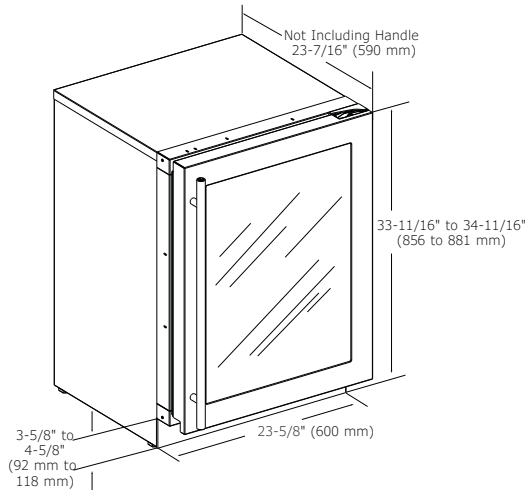

MODEL DETAILS

Model	Voltage/Hz	Door Swing	Finish	Shipping Weight
U-3024BEVS-00B	115 / 60	Field Reversible	Stainless Frame	156 lb
U-3024BEVS-13B	115 / 60	Right-Hand Hinged	Stainless Frame (Lock)	156 lb
U-3024BEVS-15B	115 / 60	Left-Hand Hinged	Stainless Frame (Lock)	156 lb
U-3024BEVINT-00B	115 / 60	Field Reversible	Integrated Frame	144 lb
U-3024BEVINT-60B	115 / 60	Field Reversible	Integrated Solid	132 lb

*Installs on integrated models.

Modular 3000 Series • 24" Beverage Center • 3024BEV
DIMENSIONS

Dimensions shown apply to all finishes, including Integrated (INT) models with 3/4" integrated panel/frame installed.

Do not obstruct front grille air flow.

SPECIFICATIONS

Model	3024BEV
Amps: Running	1.2
Capacity: Bottle (12 oz)	79
Capacity: Can (12 oz)	123
Capacity: Volume (cu ft)	4.9
Capacity: Wine Bottle (750 ml)	10
Control Type	U-Select®
Dimensions: Product Depth	23 7/16" / 590 mm
Dimensions: Product Height	33 11/16" / 856 mm
Dimensions: Product Width	23 5/8" / 600 mm
Energy Consumption: Avg. Per Year	270 kWh
ENERGY STAR / CEE RATING	ENERGY STAR / Tier 1
Panel Height	30" / 762 mm
Panel Thickness	3/4" / 20 mm
Panel Type	2 3/4" / 70 mm Frame Panel or Solid Panel (-60 suffix)
Panel Width	23 1/2" / 595 mm
Product Weight: Max	146 lb
Refrigerant Type	R600a
Sabbath (Star K Certified)	Yes
Temperature Range	34°F - 70°F