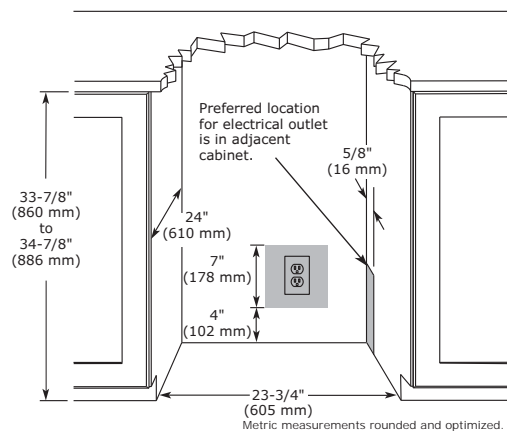

INSTALLATION NOTES

When installing adjacent to wall, ensure 2 1/2" clearance on hinged side for 90° door opening, allowing ample room for door handle.

No additional clearance around sides, top or rear of unit is needed for ventilation.

Do not obstruct front grille air flow.

SPECIFICATIONS

Model	3024BEV
Amps: Running	1.2
Capacity: Bottle (12 oz)	79
Capacity: Can (12 oz)	123
Capacity: Volume (cu ft)	4.9
Capacity: Wine Bottle (750 ml)	10
Control Type	U-Select®
Dimensions: Product Depth	23 7/16" / 590 mm
Dimensions: Product Height	33 11/16" / 856 mm
Dimensions: Product Width	23 5/8" / 600 mm
Energy Consumption: Avg. Per Year	270 kWh
ENERGY STAR / CEE RATING	ENERGY STAR / Tier 1
Panel Height	30" / 762 mm
Panel Thickness	3/4" / 20 mm
Panel Type	2 3/4" / 70 mm Frame Panel or Solid Panel (-60 suffix)
Panel Width	23 1/2" / 595 mm
Product Weight: Max	146 lb
Refrigerant Type	R600a
Sabbath (Star K Certified)	Yes
Temperature Range	34°F - 70°F