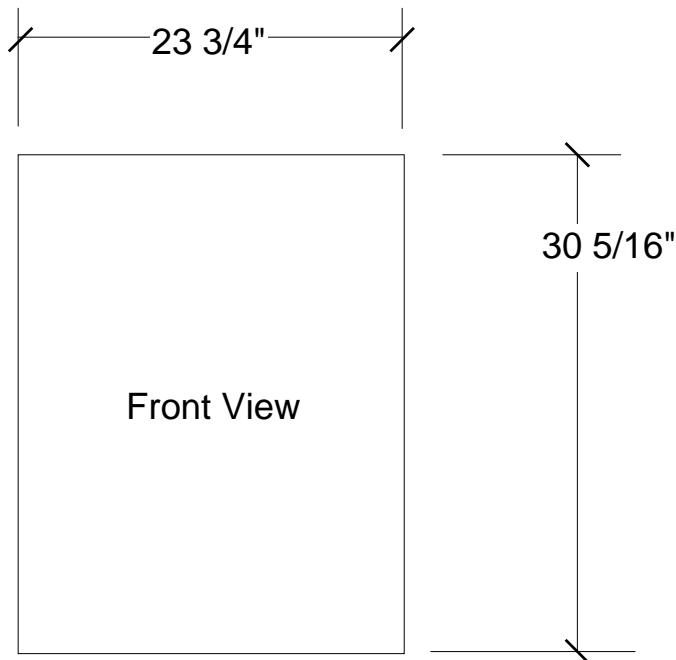

This Data Sheet Includes Information On

Marvel

• **Product Model Number (s):** •

Draft Beer Dispenser:
61HK-BB-O and 61HK-WW-O

• **Dimensions (Actual Size)** •

- Overall depth NOT including panel or handle: 23 3/8"
- Depth NOT including door: 22"
- Height at full leg adjustment: 35"
- Height at 0" leg adjustment: 34 1/4"
- Height without legs installed: 34"
- Width: 23 7/8"
- Toe Kick height: 3"
- Door swing at 90°: 25 1/2"
- Recommended opening width: 24"
- Recommended opening depth: 24" min.
- Recommended opening height: 34 1/2"

• **Additional Information** •

- Draft Tower Height: 151/4".
- Electrical requirements: 120 volts, 3 amps running max. 15 amp circuit required.
- Locate a 3-prong grounded receptacle in one of three locations: 1) On the wall in the adjacent cabinet opening. 2) Flush on the back wall of the refrigerator opening (add 1" to the overall depth of the unit to accommodate the thickness of the plug). 3) Recessed 1" into the back wall of the refrigerator opening.
- Draft arm can be mounted to countertop.
- Unit can be built-in under countertop with zero clearance at top, back and sides.
- Door is reversible in field.
- Shipping weight: 140 pounds.
- Accommodates 1/4 or 1/2 keg.
- U.L. Listed.
- Requires custom overlay panel, see page 2.
- 61HK-BB-O : Black cabinet, black overlay door.
- 61HK-WW-O : White cabinet, white overlay door.

BN9 • A318B149 • 31004 • 041504 • 143548 • 89526

Additional Information:

Custom Overlay Solid Door Dimensions (not to scale)

Min. thickness: 5/8"
Max. thickness: 3/4"
Max . weight: 20 lbs

Subject to change without notice. This system is designed to be updated daily if necessary. Dimension Express is not responsible for use of superseded, voided, or outdated data sheets. Because of the difficulty or impracticability of determining actual damages, liability of Dimension Express shall not exceed \$50.00. Copyright © Dimension Express, 2004.