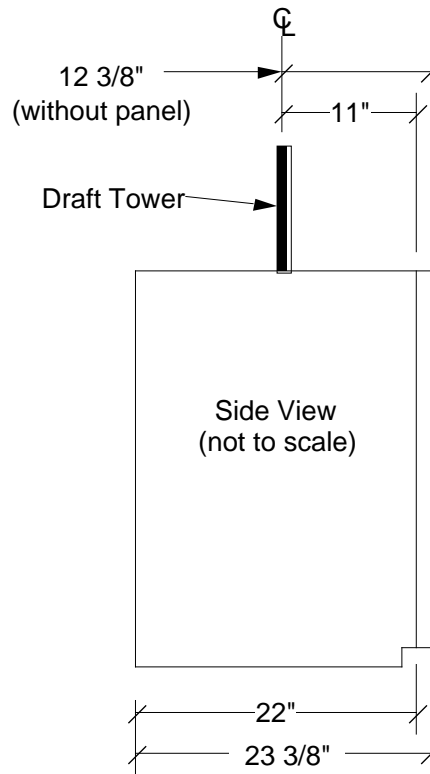

- Draft Tower Height: 151/4".
- Electrical requirements: 120 volts, 3 amps running max. 15 amp circuit required.
- Locate a 3-prong grounded receptacle in one of three locations: 1) On the wall in the adjacent cabinet opening. 2) Flush on the back wall of the refrigerator opening (add 1" to the overall depth of the unit to accommodate the thickness of the plug). 3) Recessed 1" into the back wall of the refrigerator opening.
- Draft arm can be mounted to countertop.
- Unit can be built-in under countertop with zero clearance at top, back and sides.
- Door is reversible in field.
- Shipping weight: 140 pounds.
- Accommodates 1/4 or 1/2 keg.
- U.L. Listed.
- Requires custom overlay panel, see page 2.
- 61HK-BB-O : Black cabinet, black overlay door.
- 61HK-WW-O : White cabinet, white overlay door.

Accessories:

1. Casters: P/N 42244041.
   - Protective Cover: P/N 42243155.
   - Built in Drain system: P/N 42242374.
   - Tap cleaning kit: P/N 42242373.
   - Lo-Boy Sankey Tap Kit: P/N: 42242372
   - Drip Tray: P/N 42242399
   - Floor Shield: P/N 42242400
2. See page 2 for additional information

Subject to change without notice. This system is designed to be updated daily if necessary. Dimension Express is not responsible for use of superseded, voided, or outdated data sheets. Because of the difficulty or impracticability of determining actual damages, liability of Dimension Express shall not exceed $50.00.

Copyright © Dimension Express, 2004.

318

• NEVER reuse Data Sheets. Data Sheets are subject to change without notice. Dimension Express is a FREE service bureau and is updated daily, it makes far more sense to spend the time necessary to request new Data Sheets for each project, as opposed to the problems, time, costs, and risks associated with reusing old Data Sheets.

- Call Dimension Express if you have any questions at (775) 833-3633 •
- Always refer to a current Code at a Glance or manufacturer directory •
- Data Sheet codes change on the first of odd numbered months at 12:01am •

BN9 • A318B149 • 31004 • 041504 • 143548 • 89526