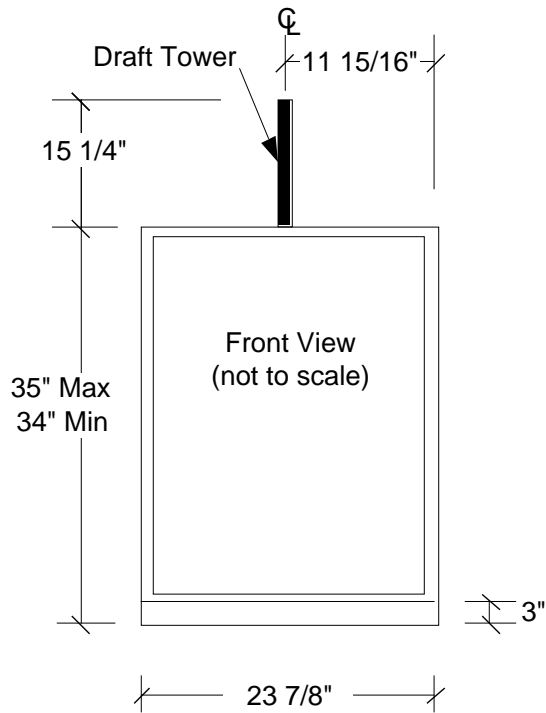

- Draft Tower Height: 151/4".
- Electrical requirements: 120 volts, 3 amps running max. 15 amp circuit required.
- Locate a 3-prong grounded receptacle in one of three locations: 1) On the wall in the adjacent cabinet opening. 2) Flush on the back wall of the refrigerator opening (add 1" to the overall depth of the unit to accommodate the thickness of the plug). 3) Recessed 1" into the back wall of the refrigerator opening.
- Draft arm can be mounted to countertop.
- Unit can be built-in under countertop with zero clearance at top, back and sides.
- Door is reversible in field.
- Shipping weight: 140 pounds.
- Accommodates 1/4 or 1/2 keg.
- U.L. Listed.
- Requires custom overlay panel, see page 2.
- 61HK-BB-O : Black cabinet, black overlay door.
- 61HK-WW-O : White cabinet, white overlay door.

Accessories:

1. Casters: P/N 42244041.
   - Protective Cover: P/N 42243155.
   - Built in Drain system: P/N 42242374.
   - Tap cleaning kit: P/N 42242373.
   - Lo-Boy Sankey Tap Kit: P/N: 42242372
   - Drip Tray: P/N 42242399
   - Floor Shield: P/N 42242400
2. See page 2 for additional information

Subject to change without notice. This system is designed to be updated daily if necessary. Dimension Express is not responsible for use of superseded, voided, or outdated data sheets. Because of the difficulty or impracticability of determining actual damages, liability of Dimension Express shall not exceed $50.00.

Copyright © Dimension Express, 2004.

318

• NEVER reuse Data Sheets. Data Sheets are subject to change without notice. Dimension Express is a FREE service bureau and is updated daily, it makes far more sense to spend the time necessary to request new Data Sheets for each project, as opposed to the problems, time, costs, and risks associated with reusing old Data Sheets.

- Call Dimension Express if you have any questions at (775) 833-3633 •
- Always refer to a current Code at a Glance or manufacturer directory •
- Data Sheet codes change on the first of odd numbered months at 12:01am •

BN9 • A318B149 • 31004 • 041504 • 143548 • 89526