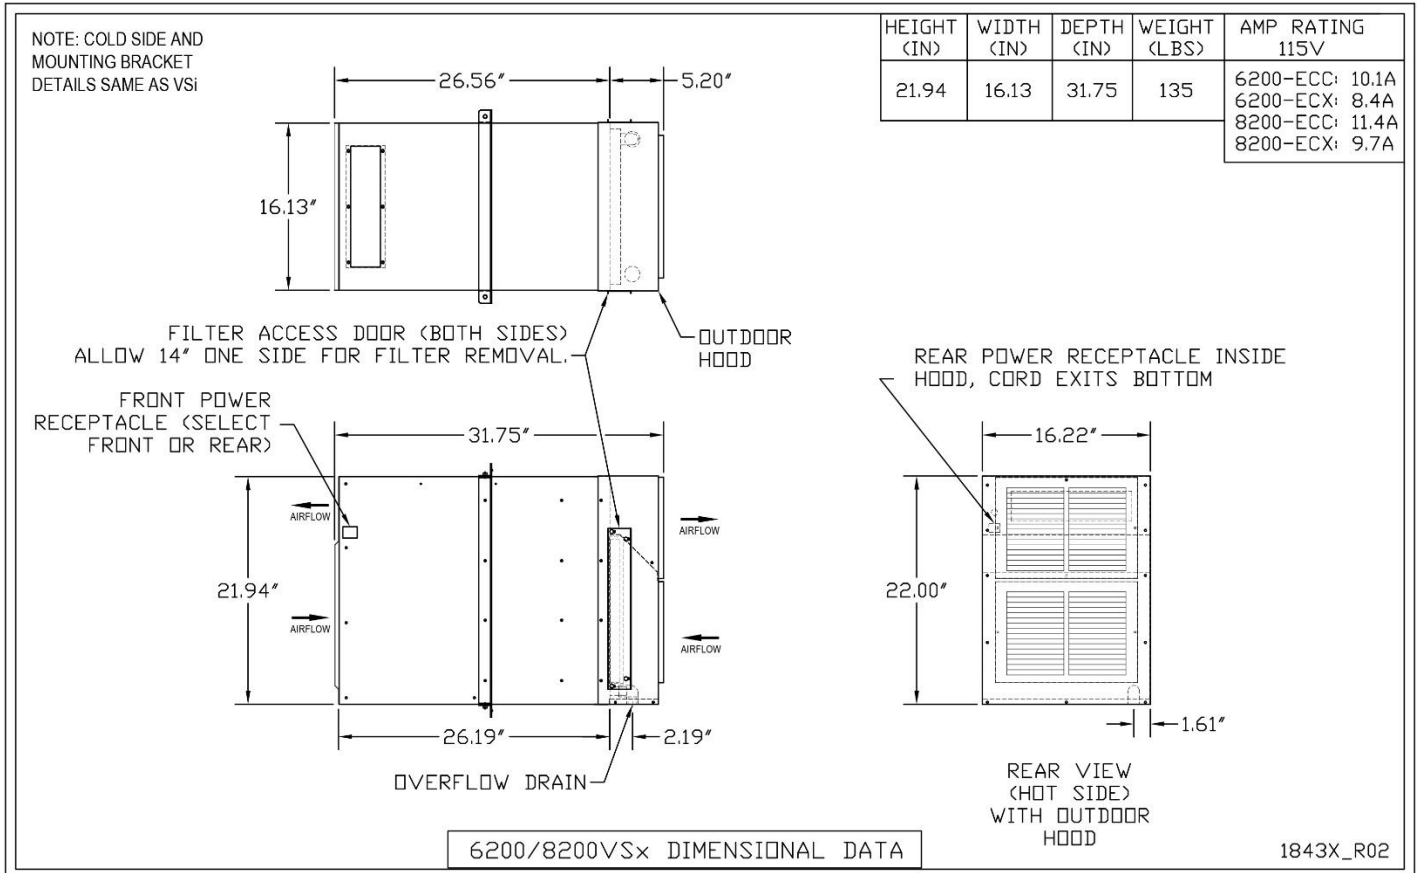

Cut Sheet

6200VSx-ECX 8200VSx-ECX
6200VSx-ECC 8200VSx-ECC

Dimensional Data

Cut Sheet

6200VSx-ECX 8200VSx-ECX
6200VSx-ECC 8200VSx-ECC

Front Ducted

NOTES:

1. MOUNTING BRACKET DETAILS (OPTIONAL, NOT SHOWN) SAME AS VSI DATA DIMENSIONAL DRAWING
2. FRONT DUCT ADAPTERS SHIPPED LOOSE FOR FIELD INSTALLATION.
3. LOW RELATIVE HUMIDITY OPTION SHOWN. HIGH RH OPTION INCLUDES LOOSE INSULATION TO BE FIELD INSTALLED OVER COLD SIDE HOUSING AND DUCT ADAPTERS.

6200/8200VS OPTIONAL FRONT DUCT DIMENSIONAL DATA

1843F_R00

Rear Ducted