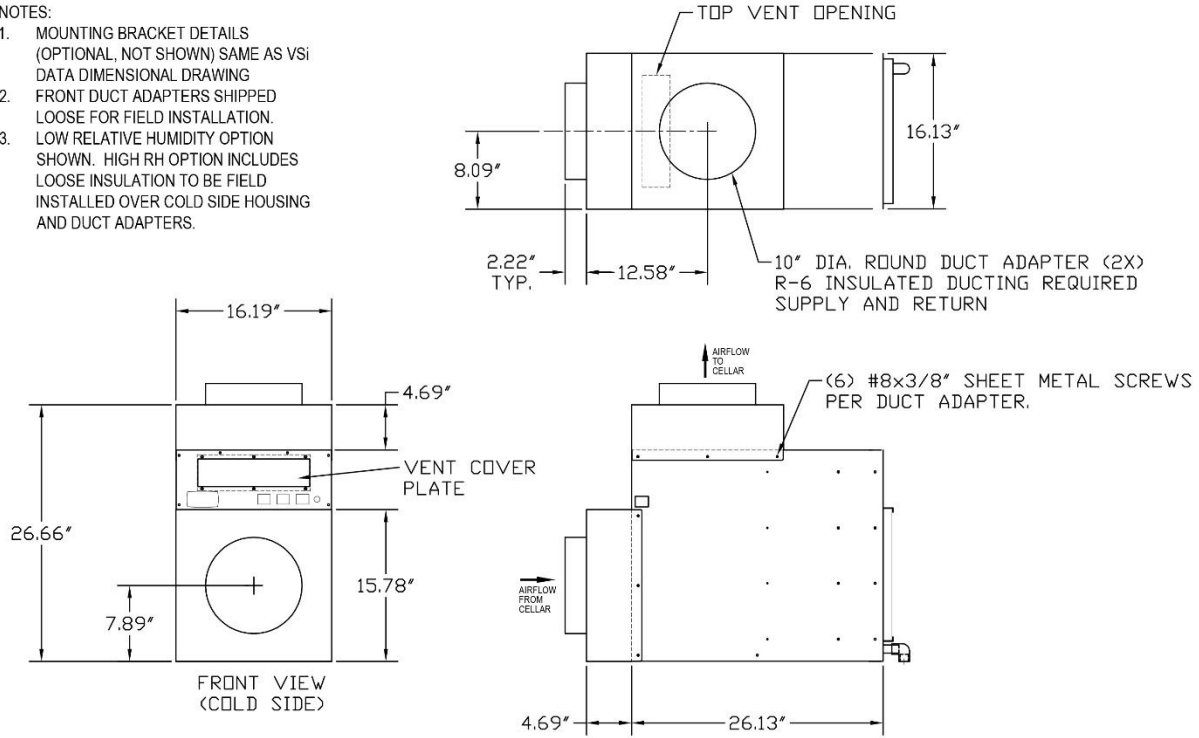

Cut Sheet

6200VSx-ECX 8200VSx-ECX
6200VSx-ECC 8200VSx-ECC

Dimensional Data

Cut Sheet

6200VSx-ECX 8200VSx-ECX
6200VSx-ECC 8200VSx-ECC

Front Ducted

NOTES:

1. MOUNTING BRACKET DETAILS (OPTIONAL, NOT SHOWN) SAME AS VSI DATA DIMENSIONAL DRAWING
2. FRONT DUCT ADAPTERS SHIPPED LOOSE FOR FIELD INSTALLATION.
3. LOW RELATIVE HUMIDITY OPTION SHOWN. HIGH RH OPTION INCLUDES LOOSE INSULATION TO BE FIELD INSTALLED OVER COLD SIDE HOUSING AND DUCT ADAPTERS.

6200/8200VS OPTIONAL FRONT DUCT DIMENSIONAL DATA

1843F_R00

Rear Ducted