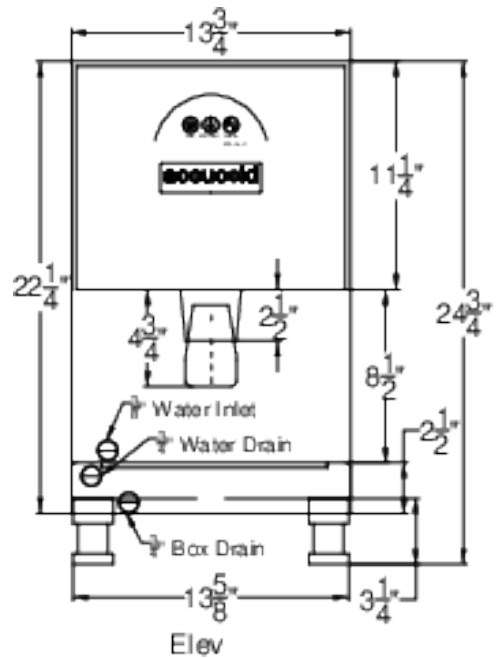

AIWD160FLTR Specifications:

Overview	
Height of Cabinet	24.75" (63 cm)
Width	13.75" (35 cm)
Depth	24.0" (61 cm)
Door	Black/SS
Cabinet	Stainless Steel
US Electrical Safety	UL
Canadian Electrical Safety	ULC
Sanitation	ETL-S
Amps	2.8
Voltage/Frequency	115 V AC/60 Hz
Weight	106.0 lbs. (48 kg)
Shipping Weight	112.0 lbs. (51 kg)
Parts & Labor Warranty	1 Year
Compressor Warranty	5 Years
UPC	761101086200
Ice maker	
Height Adjustable	Yes
Drain Required	Yes
Daily Ice Production	160.0 lbs. (73 kg)
Ice Storage Capacity	5.3 lbs. (2 kg)
Ice Shape	Nugget
Number of Ice Cube Sizes	1
Refrigerant Type	R134a
Refrigerant Amount	6.35 oz.
High Side PSI	250.0
Low Side PSI	150.0
Level Legs	4

Elev