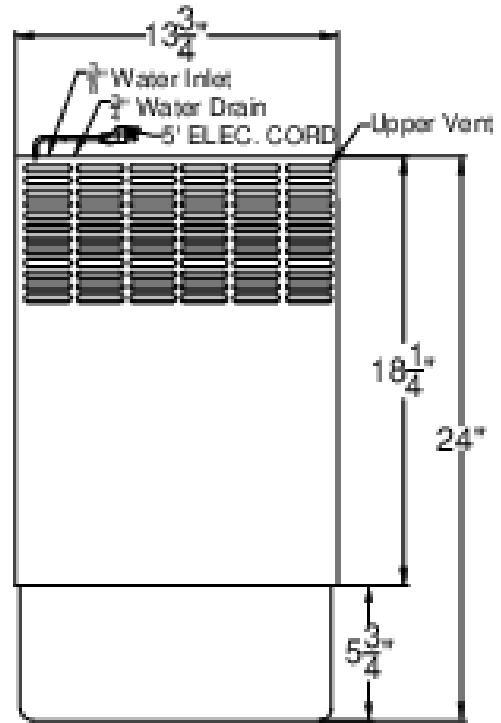

AIWD160FLTR

24.75" x 13.75" x 24" (H x W x D)

Commercially listed countertop ice and water dispenser with 160 lb. ice production capacity and included filter kit

Highlights:

Includes a commercial grade two-stage filter kit for clean-tasting ice and water

AIWD160FLTR Specifications:

Overview	
Height of Cabinet	24.75" (63 cm)
Width	13.75" (35 cm)
Depth	24.0" (61 cm)
Door	Black/SS
Cabinet	Stainless Steel
US Electrical Safety	UL
Canadian Electrical Safety	ULC
Sanitation	ETL-S
Amps	2.8
Voltage/Frequency	115 V AC/60 Hz
Weight	106.0 lbs. (48 kg)
Shipping Weight	112.0 lbs. (51 kg)
Parts & Labor Warranty	1 Year
Compressor Warranty	5 Years
UPC	761101086200
Ice maker	
Height Adjustable	Yes
Drain Required	Yes
Daily Ice Production	160.0 lbs. (73 kg)
Ice Storage Capacity	5.3 lbs. (2 kg)
Ice Shape	Nugget
Number of Ice Cube Sizes	1
Refrigerant Type	R134a
Refrigerant Amount	6.35 oz.
High Side PSI	250.0
Low Side PSI	150.0
Level Legs	4