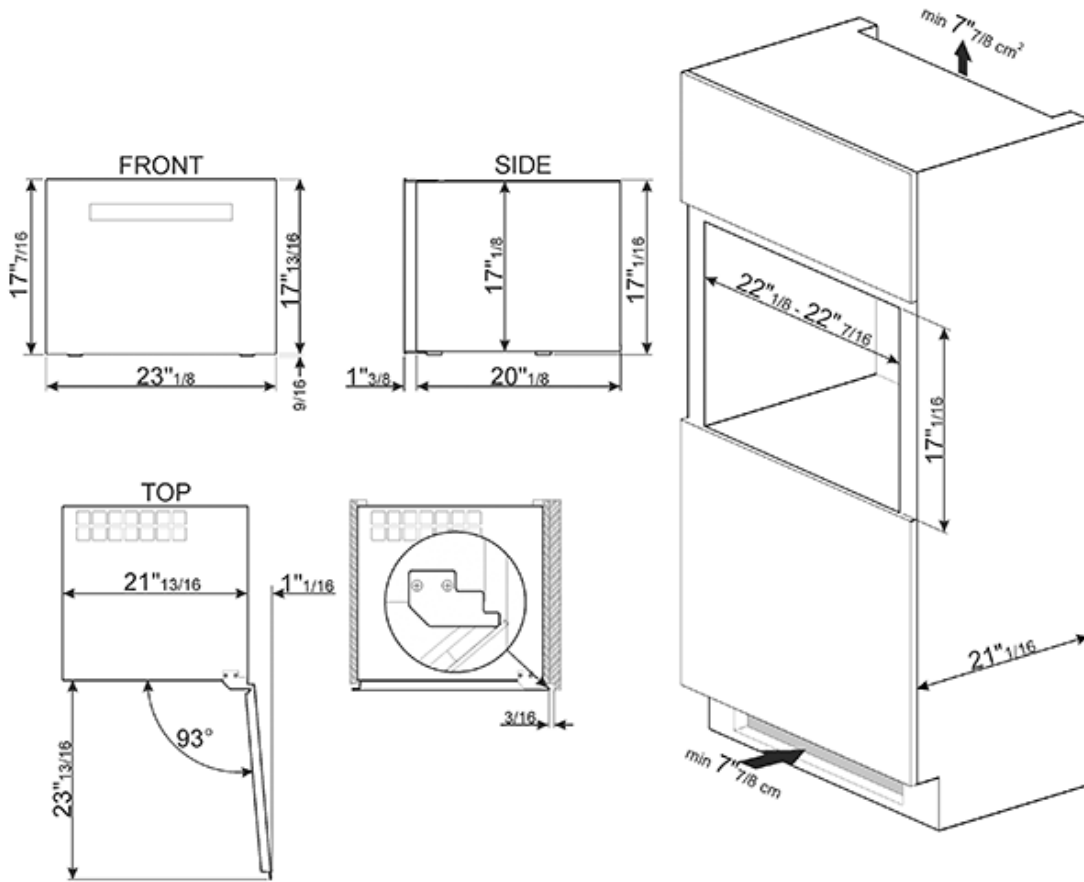

CVIU318RX

classic

wine cooler
built-in
st/steel and glass
24"

SMEG U.S.A. INC.
A&D BUILDING
150 EAST 58th STREET, 7th FLOOR
NEW YORK, NY, 10155
Tel. +1 212 265 5378
Fax +1 212 265 5945