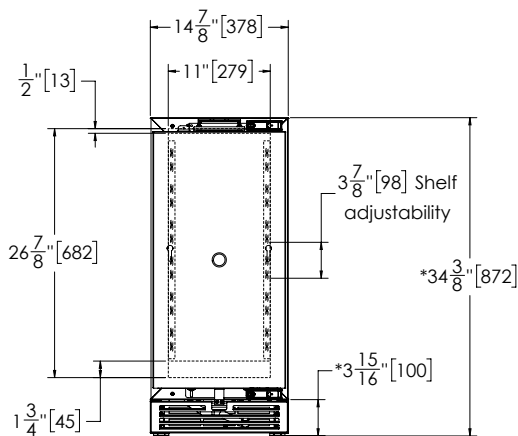

800.558.5592

perlick.com