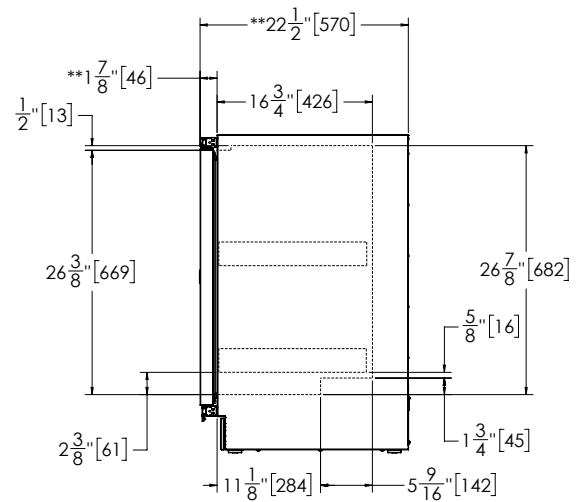

800.558.5592

perlick.com