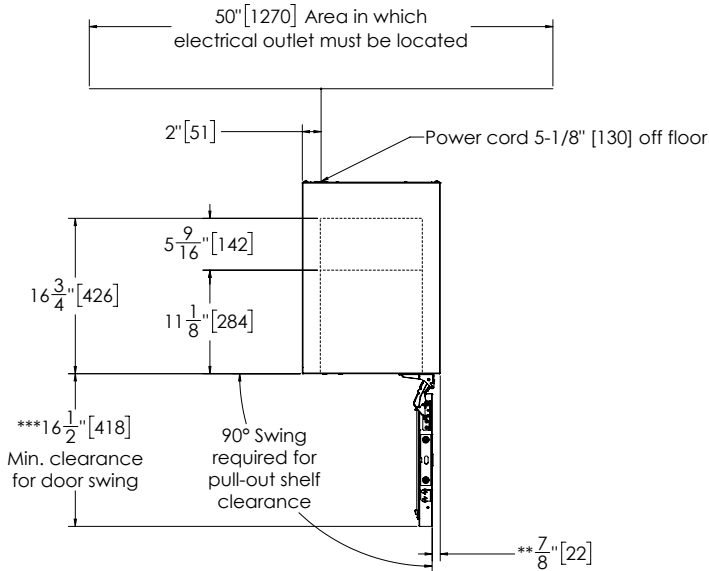

PERLICK®

G5 LUXE 15" BEVERAGE CENTER

*-Leg levelers can add 3/4" (19) to these dimensions when fully extended.

**-Overlay will add additional 3/4" [19] to overall depth. in addition, overall depth will change depending on handle selected.

***-Minimum clearance for door swing is shown without door overlay installed