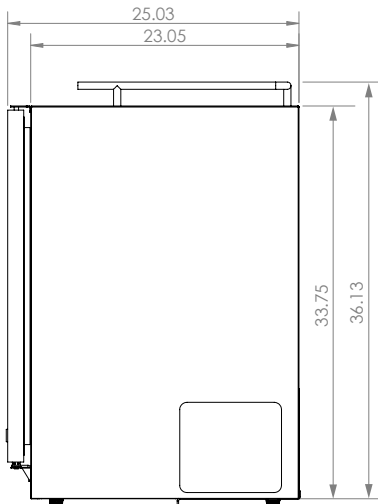

Model: HBHK38BSU-2

KEGCO 24" WIDE HOMEBREW DUAL TAP BLACK BUILT-IN RIGHT HINGE KEGERATOR

DIMENSIONS	
Height	34-1/8"
Width	24"
Depth (without handle)	25"
Depth (with handle)	26.5"
Shipping Dimensions	30"x30"x43"

WEIGHT	
Unit Weight	115 lbs.
Shipping Weight	150 lbs.

KEG STORAGE CAPACITIES	
Full Size / 1/2-Barrel	Holds 1
Pony Size / 1/4-Barrel	Holds 1
1/4-Barrel Slim	Holds 2
1/6-Barrel	Holds 3
5 gal. Ball/Pin Lock Keg	Holds 3
5-Liter / Mini Keg	Holds 3

KEY FEATURES	
Built-in Capable	Yes
Keg Coupler	Yes
Security Lock	Yes
Regulator	Yes
CO₂ Tank	Yes
Outdoor Use	No
Commercial Use	Yes

ELECTRICAL	
Electrical Requirements	115v/60hz
Running Amps	1.7 A

CERTIFICATIONS	
ETL Listed	Yes
ETL Sanitation Listed	Yes

WARRANTY	
Labor	1 Year
Parts	1 Year
Compressor (Parts Only)	5 Years

EXTERIOR	
Cabinet	Black
Drip Tray	No
Guard Rail	Yes
Casters	Yes

DOOR	
Color / Material	Stainless Steel
Number of Doors	1
Door Handle	Towel/Curved
Field Reversible	No
Accepts Custom Overlay Panel	No

DRAFT BEER TOWER	
Number of Faucets	2
Material	Stainless Steel
Height	14"
Diameter	3"

COOLING SYSTEM	
Type	Compressor
Defrost System	Manual
Front Ventilation	Yes

Intertek
4008961

Intertek
4008961

(800) 710 9939

support@beveragefactory.com
www.beveragefactory.com

OUR SHOWROOM

8510 Miralani Drive
San Diego, CA 92126

Mon-Fri, 7:00am - 4:00pm