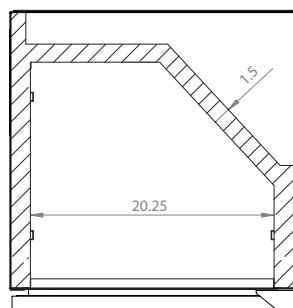

Model: HBHK38BSU-2

KEGCO 24" WIDE HOMEBREW DUAL TAP BLACK BUILT-IN RIGHT HINGE KEGERATOR

DIMENSIONS	
Height	34-1/8"
Width	24"
Depth (without handle)	25"
Depth (with handle)	26.5"
Shipping Dimensions	30"x30"x43"

WEIGHT	
Unit Weight	115 lbs.
Shipping Weight	150 lbs.

KEG STORAGE CAPACITIES	
Full Size / 1/2-Barrel	Holds 1
Pony Size / 1/4-Barrel	Holds 1
1/4-Barrel Slim	Holds 2
1/6-Barrel	Holds 3
5 gal. Ball/Pin Lock Keg	Holds 3
5-Liter / Mini Keg	Holds 3

KEY FEATURES	
Built-in Capable	Yes
Keg Coupler	Yes
Security Lock	Yes
Regulator	Yes
CO₂ Tank	Yes
Outdoor Use	No
Commercial Use	Yes

ELECTRICAL	
Electrical Requirements	115v/60hz
Running Amps	1.7 A

CERTIFICATIONS	
ETL Listed	Yes
ETL Sanitation Listed	Yes

WARRANTY	
Labor	1 Year
Parts	1 Year
Compressor (Parts Only)	5 Years

EXTERIOR	
Cabinet	Black
Drip Tray	No
Guard Rail	Yes
Casters	Yes

DOOR	
Color / Material	Stainless Steel
Number of Doors	1
Door Handle	Towel/Curved
Field Reversible	No
Accepts Custom Overlay Panel	No

DRAFT BEER TOWER	
Number of Faucets	2
Material	Stainless Steel
Height	14"
Diameter	3"

COOLING SYSTEM	
Type	Compressor
Defrost System	Manual
Front Ventilation	Yes

Intertek
4008961

Intertek
4008961