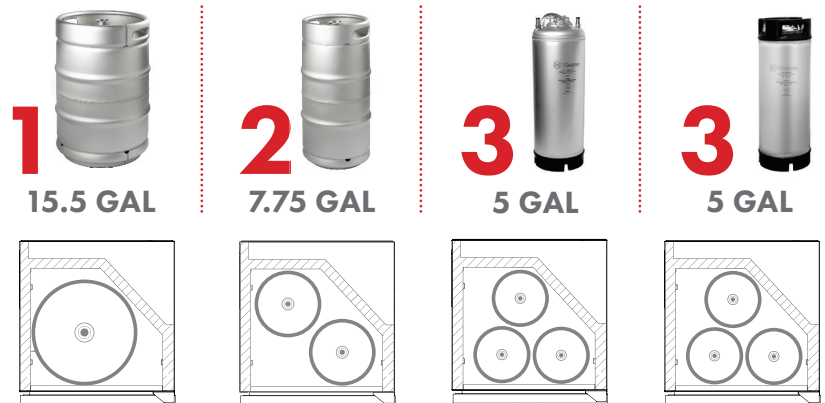

CAPACITY OPTIONS

INCLUDES HOMEBREW DISPENSE KIT

- 5 lb. aluminum CO₂ tank
- Double gauge CO₂ regulator with air splitter
- Two sets of ball lock home brew keg couplers
- 14.5" tall, 3" diameter polished stainless steel draft tower
- Hoses and fittings