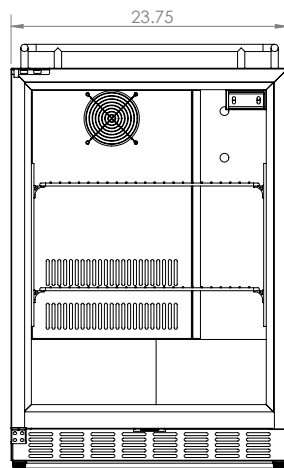

Model: HBHK38BSU-2

KEGCO 24" WIDE HOMEBREW DUAL TAP BLACK BUILT-IN RIGHT HINGE KEGERATOR

DIMENSIONS	
Height	34-1/8"
Width	24"
Depth (without handle)	25"
Depth (with handle)	26.5"
Shipping Dimensions	30"x30"x43"

WEIGHT	
Unit Weight	115 lbs.
Shipping Weight	150 lbs.

KEG STORAGE CAPACITIES	
Full Size / 1/2-Barrel	Holds 1
Pony Size / 1/4-Barrel	Holds 1
1/4-Barrel Slim	Holds 2
1/6-Barrel	Holds 3
5 gal. Ball/Pin Lock Keg	Holds 3
5-Liter / Mini Keg	Holds 3

KEY FEATURES	
Built-in Capable	Yes
Keg Coupler	Yes
Security Lock	Yes
Regulator	Yes
CO₂ Tank	Yes
Outdoor Use	No
Commercial Use	Yes

ELECTRICAL	
Electrical Requirements	115v/60hz
Running Amps	1.7 A

CERTIFICATIONS	
ETL Listed	Yes
ETL Sanitation Listed	Yes

WARRANTY	
Labor	1 Year
Parts	1 Year
Compressor (Parts Only)	5 Years

EXTERIOR	
Cabinet	Black
Drip Tray	No
Guard Rail	Yes
Casters	Yes

DOOR	
Color / Material	Stainless Steel
Number of Doors	1
Door Handle	Towel/Curved
Field Reversible	No
Accepts Custom Overlay Panel	No

DRAFT BEER TOWER	
Number of Faucets	2
Material	Stainless Steel
Height	14"
Diameter	3"

COOLING SYSTEM	
Type	Compressor
Defrost System	Manual
Front Ventilation	Yes

Intertek
4008961

Intertek
4008961

(800) 710 9939

support@beveragefactory.com
www.beveragefactory.com

OUR SHOWROOM

8510 Miralani Drive
San Diego, CA 92126

Mon-Fri, 7:00am - 4:00pm