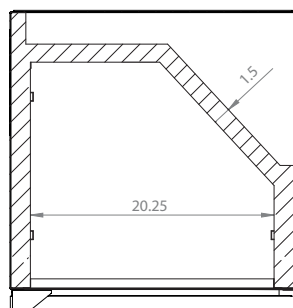

## KEGCO 24" WIDE OUTDOOR HOMEBREW SINGLE TAP ALL STAINLESS STEEL BUILT-IN LEFT HINGE KEGERATOR

DIMENSIONS	
Height	34-1/8"
Width	24"
Depth (without handle)	25"
Depth (with handle)	26.5"
Shipping Dimensions	30"x30"x43"

DRAFT BEER TOWER	
Number of Faucets	1
Material	Stainless Steel
Height	14"
Diameter	3"

COOLING SYSTEM	
Type	Compressor
Defrost System	Manual
Front Ventilation	Yes

**(800) 710 9939**

support@beveragefactory.com  
www.beveragefactory.com