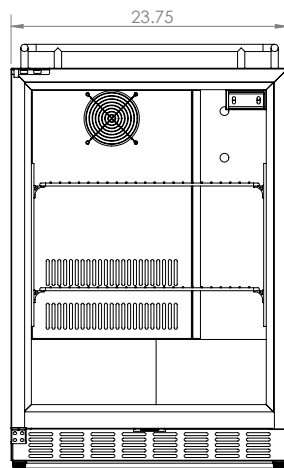

## KEGCO 24" WIDE OUTDOOR HOMEBREW SINGLE TAP ALL STAINLESS STEEL BUILT-IN LEFT HINGE KEGERATOR

DIMENSIONS	
Height	34-1/8"
Width	24"
Depth (without handle)	25"
Depth (with handle)	26.5"
Shipping Dimensions	30"x30"x43"

WEIGHT	
Unit Weight	115 lbs.
Shipping Weight	150 lbs.

KEG STORAGE CAPACITIES	
Full Size / 1/2-Barrel	Holds 1
Pony Size / 1/4-Barrel	Holds 1
1/4-Barrel Slim	Holds 2
1/6-Barrel	Holds 3
5 gal. Ball/Pin Lock Keg	Holds 3
5-Liter / Mini Keg	Holds 3

DRAFT BEER TOWER	
Number of Faucets	1
Material	Stainless Steel
Height	14"
Diameter	3"

COOLING SYSTEM	
Type	Compressor
Defrost System	Manual
Front Ventilation	Yes

**(800) 710 9939**

support@beveragefactory.com  
www.beveragefactory.com