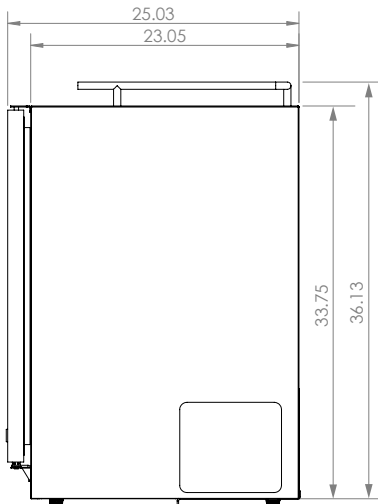

## KEGCO 24" WIDE OUTDOOR HOMEBREW SINGLE TAP ALL STAINLESS STEEL BUILT-IN LEFT HINGE KEGERATOR

DIMENSIONS	
Height	34-1/8"
Width	24"
Depth (without handle)	25"
Depth (with handle)	26.5"
Shipping Dimensions	30"x30"x43"

WEIGHT	
Unit Weight	115 lbs.
Shipping Weight	150 lbs.

KEG STORAGE CAPACITIES	
Full Size / 1/2-Barrel	Holds 1
Pony Size / 1/4-Barrel	Holds 1
1/4-Barrel Slim	Holds 2
1/6-Barrel	Holds 3
5 gal. Ball/Pin Lock Keg	Holds 3
5-Liter / Mini Keg	Holds 3

DRAFT BEER TOWER	
Number of Faucets	1
Material	Stainless Steel
Height	14"
Diameter	3"

COOLING SYSTEM	
Type	Compressor
Defrost System	Manual
Front Ventilation	Yes

**(800) 710 9939**

support@beveragefactory.com  
www.beveragefactory.com