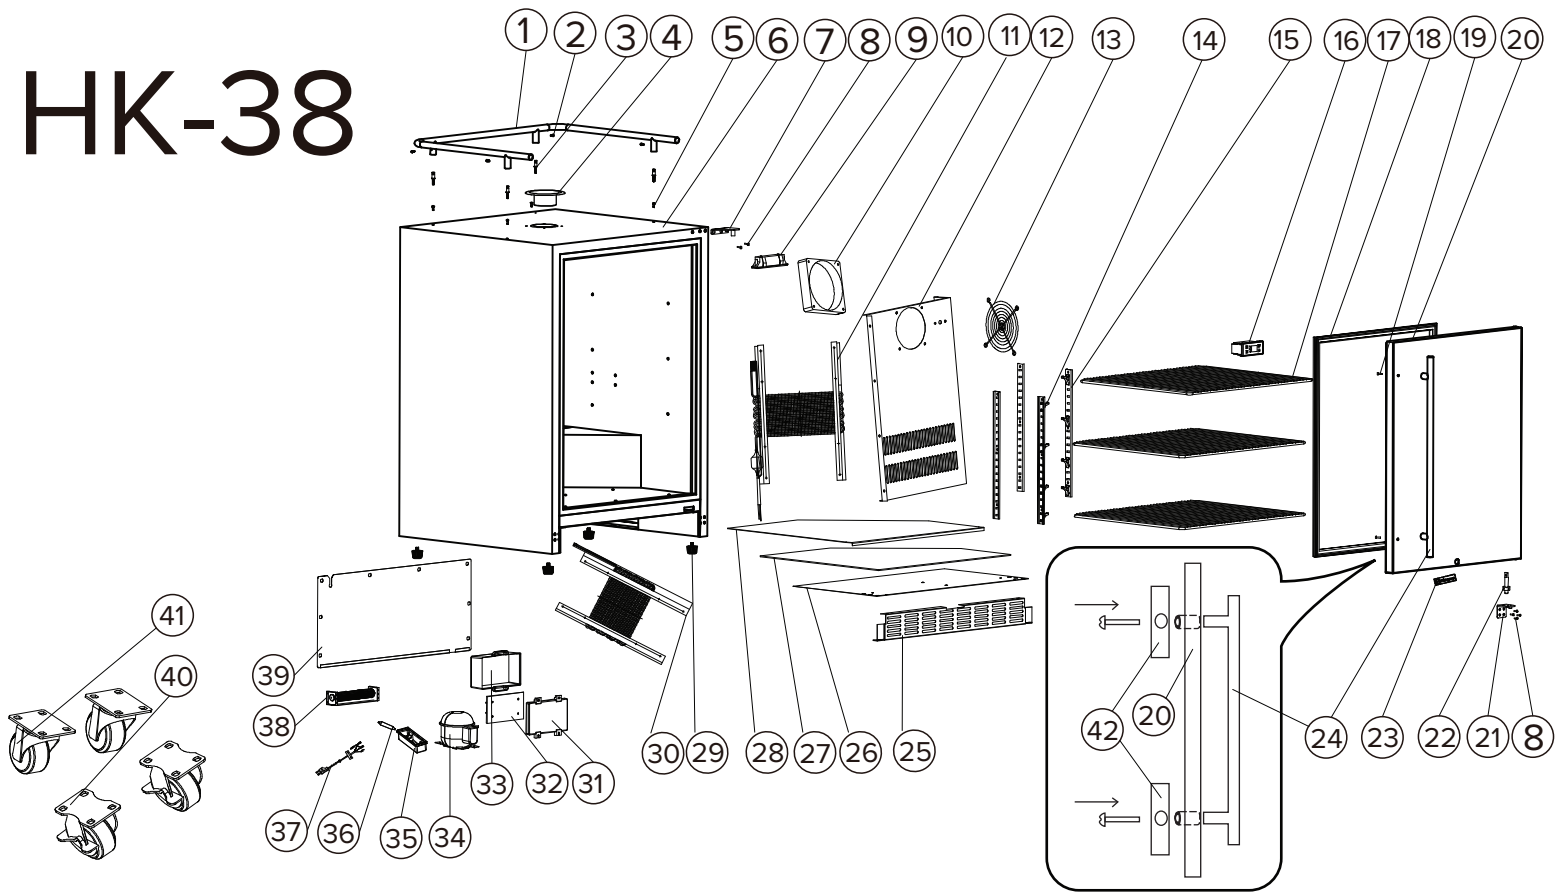

HK-38

#	Description	KC Part Number
1	Guard rail	KC HK-0001
2	screw 1	KC HK-0002
3	screw 2	KC HK-0003
4	Tower hole plug	KC HK-0004
5	screw 3	KC HK-0005
6	cabinet	
7	right top hinge	KC HK-0006
8	screw 4	KC HK-0007
9	LED light	KC HK-0008
10	evaporator fan	KC HK-0009
11	evaporator	KC HK-0010
12	evaporator cover	KC HK-0011
13	fan grill	KC HK-0012
14	shelf clip	KC HK-0013
15	shelf ladder	KC HK-0014
16	digital temperature display	KC HK-0015
17	wire shelf	KC HK-0016
18	door seal gasket	KC HK-0017
19	screw 5	KC HK-0018
20	Stainless steel door	KC HK-0019
8	screw 4	KC HK-0007
21	bottom hinge	KC HK-0020
22	axel	KC HK-0021

#	Description	KC Part Number
23	Kegco logo	
24	handle	KC HK-0022
25	kick plate	KC HK-0023
26	Stainless steel bottom plate	KC HK-0024
27	plastic bottom plate buffer	KC HK-0025
28	cabinet interior bottom	KC HK-0026
29	foot	KC HK-0027
30	condenser	KC HK-0028
31	power panel	KC HK-0029
32	power circuit board	KC HK-0030
33	power panel cover	KC HK-0031
34	compressor	KC HK-0032
35	Condensation tray	KC HK-0033
36	drier filter	KC HK-0034
37	power cable	KC HK-0035
38	cross flow fan	KC HK-0036
39	back plate	KC HK-0037
40	castor with brake	KC HK-0038
41	castor without brake	KC HK-0039
	Starter	KC HK-0040
	Overload	KC HK-0041
	Capacitor	KC HK-0042
42	Rectangular Slot Washers	KC HK38-RW