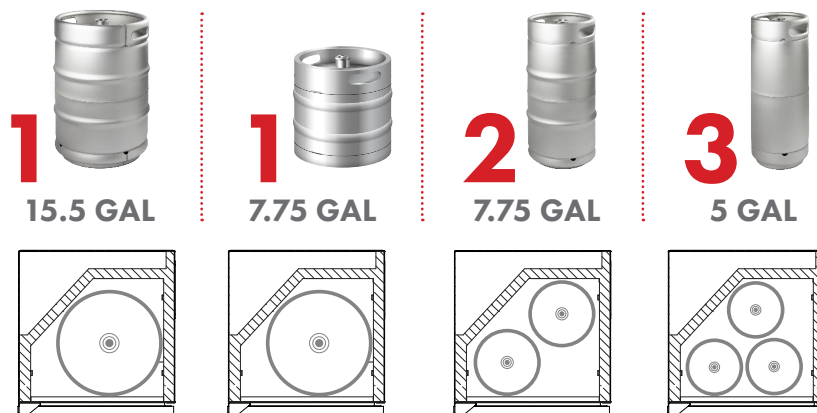

## KEGCO 24" WIDE TRIPLE TAP STAINLESS STEEL BUILT-IN RIGHT HINGE KEGERATOR WITH KIT

### INCLUDES PREMIUM DIRECT DRAW KIT

- 5 lb. aluminum CO<sub>2</sub> tank
- Commercial grade double gauge CO<sub>2</sub> regulator
- Brewery grade D system lever handle keg coupler
- 14.5" tall, 3" diameter polished stainless steel draft tower
- Hoses and fittings

# KEGCO 24" WIDE TRIPLE TAP STAINLESS STEEL BUILT-IN RIGHT HINGE KEGERATOR WITH KIT

DIMENSIONS	
Height	34-1/8"
Width	24"
Depth (without handle)	25"
Depth (with handle)	26.5"
Shipping Dimensions	30"x30"x43"