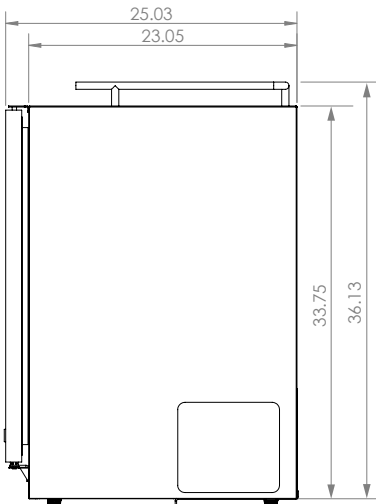

# KEGCO 24" WIDE TRIPLE TAP STAINLESS STEEL BUILT-IN RIGHT HINGE KEGERATOR WITH KIT

DIMENSIONS	
Height	34-1/8"
Width	24"
Depth (without handle)	25"
Depth (with handle)	26.5"
Shipping Dimensions	30"x30"x43"

WEIGHT	
Unit Weight	115 lbs.
Shipping Weight	150 lbs.

KEG STORAGE CAPACITIES	
Full Size / 1/2-Barrel	Holds 1
Pony Size / 1/4-Barrel	Holds 1
1/4-Barrel Slim	Holds 2
1/6-Barrel	Holds 3
5 gal. Ball/Pin Lock Keg	Holds 3
5-Liter / Mini Keg	Holds 3

DRAFT BEER TOWER	
Number of Faucets	3
Material	Stainless Steel
Height	14"
Diameter	3"

COOLING SYSTEM	
Type	Compressor
Defrost System	Manual
Front Ventilation	Yes

**(800) 710 9939**

support@beveragefactory.com  
www.beveragefactory.com