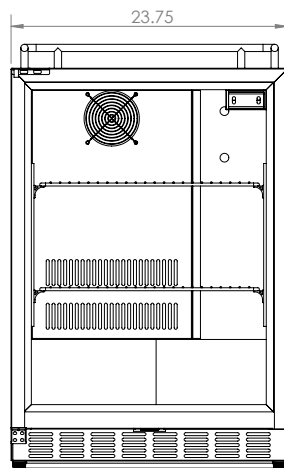

WEIGHT	
Unit Weight	115 lbs.
Shipping Weight	150 lbs.

KEG STORAGE CAPACITIES	
Full Size / 1/2-Barrel	Holds 1
Pony Size / 1/4-Barrel	Holds 1
1/4-Barrel Slim	Holds 2
1/6-Barrel	Holds 3
5 gal. Ball/Pin Lock Keg	Holds 3
5-Liter / Mini Keg	Holds 3

DRAFT BEER TOWER	
Number of Faucets	3
Material	Stainless Steel
Height	14"
Diameter	3"

COOLING SYSTEM	
Type	Compressor
Defrost System	Manual
Front Ventilation	Yes

**(800) 710 9939**

support@beveragefactory.com  
www.beveragefactory.com