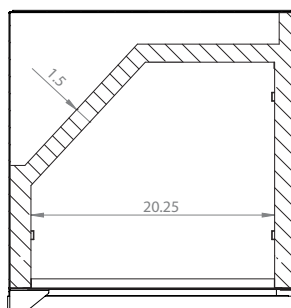

# KEGCO 24" WIDE TRIPLE TAP STAINLESS STEEL BUILT-IN RIGHT HINGE KEGERATOR WITH KIT

DIMENSIONS	
Height	34-1/8"
Width	24"
Depth (without handle)	25"
Depth (with handle)	26.5"
Shipping Dimensions	30"x30"x43"

DRAFT BEER TOWER	
Number of Faucets	3
Material	Stainless Steel
Height	14"
Diameter	3"

COOLING SYSTEM	
Type	Compressor
Defrost System	Manual
Front Ventilation	Yes

**(800) 710 9939**

support@beveragefactory.com  
www.beveragefactory.com