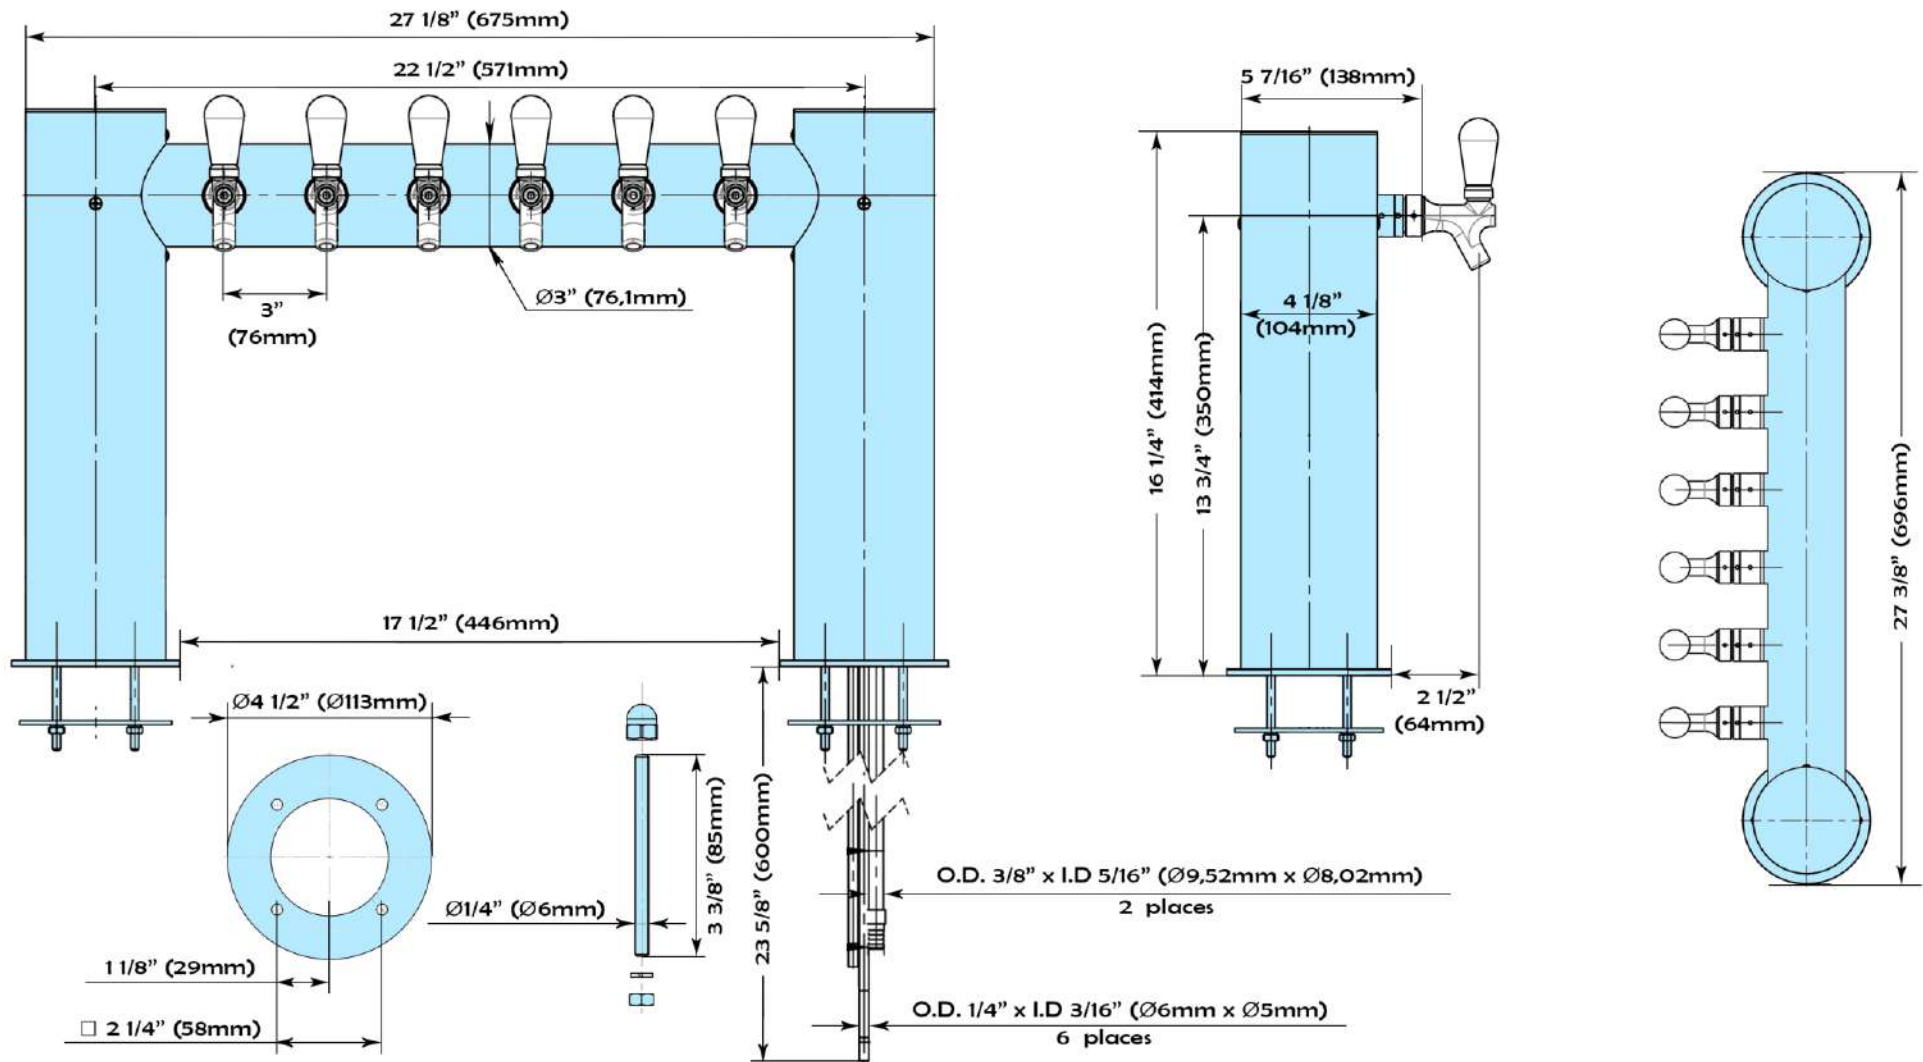

UBC group USA

65 North Central Dr. O'Fallon, MO 63366, USA
Ph.: (636) 379-2226, Fax: (866) 659-8904
Toll Free: (888) 808-9286
Email: info@beer-co.us
Web: www.beer-co.us

UBC Group Latin America

Kepler 7, PB, Mexico City 11590
Ph: +(52) 55 2624 3458
Email: info@beer-co.com.mx
Web: www.beer-co.com.mx

UBC Group Canada

1143 Haultain Court,
Mississauga, ON, L4W 2K1
Ph: (905) 629-2597
Email: info@beer-co.ca
Web: www.beer-co.ca