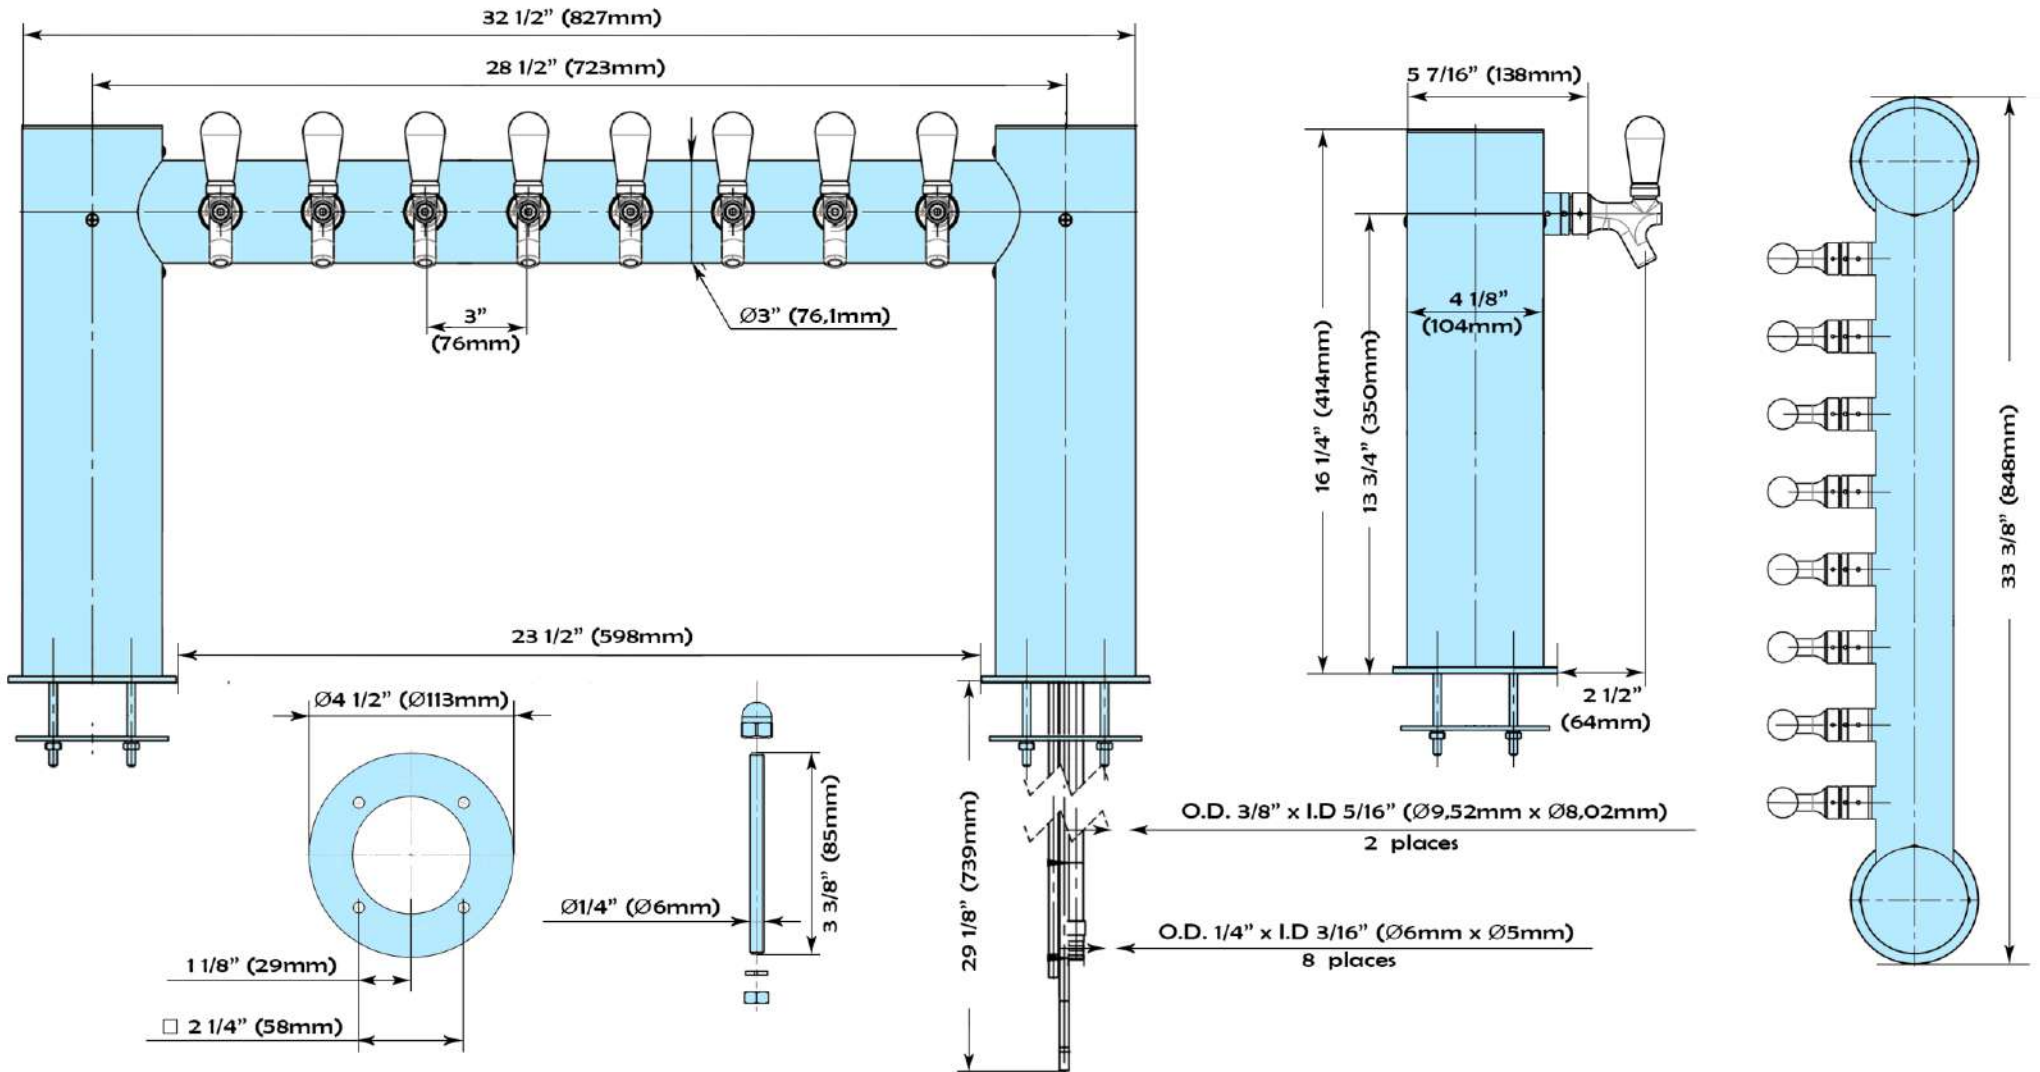

UBC group USA

65 North Central Dr. O'Fallon, MO 63366, USA
Ph.: (636) 379-2226, Fax: (866) 659-8904
Toll Free: (888) 808-9286
Email: info@beer-co.us
Web: www.beer-co.us

UBC Group Latin America

Kepler 7, PB, Mexico City 11590
Ph: +(52) 55 2624 3458
Email: info@beer-co.com.mx
Web: www.beer-co.com.mx

UBC Group Canada

1143 Haultain Court,
Mississauga, ON, L4W 2K1
Ph: (905) 629-2597
Email: info@beer-co.ca
Web: www.beer-co.ca