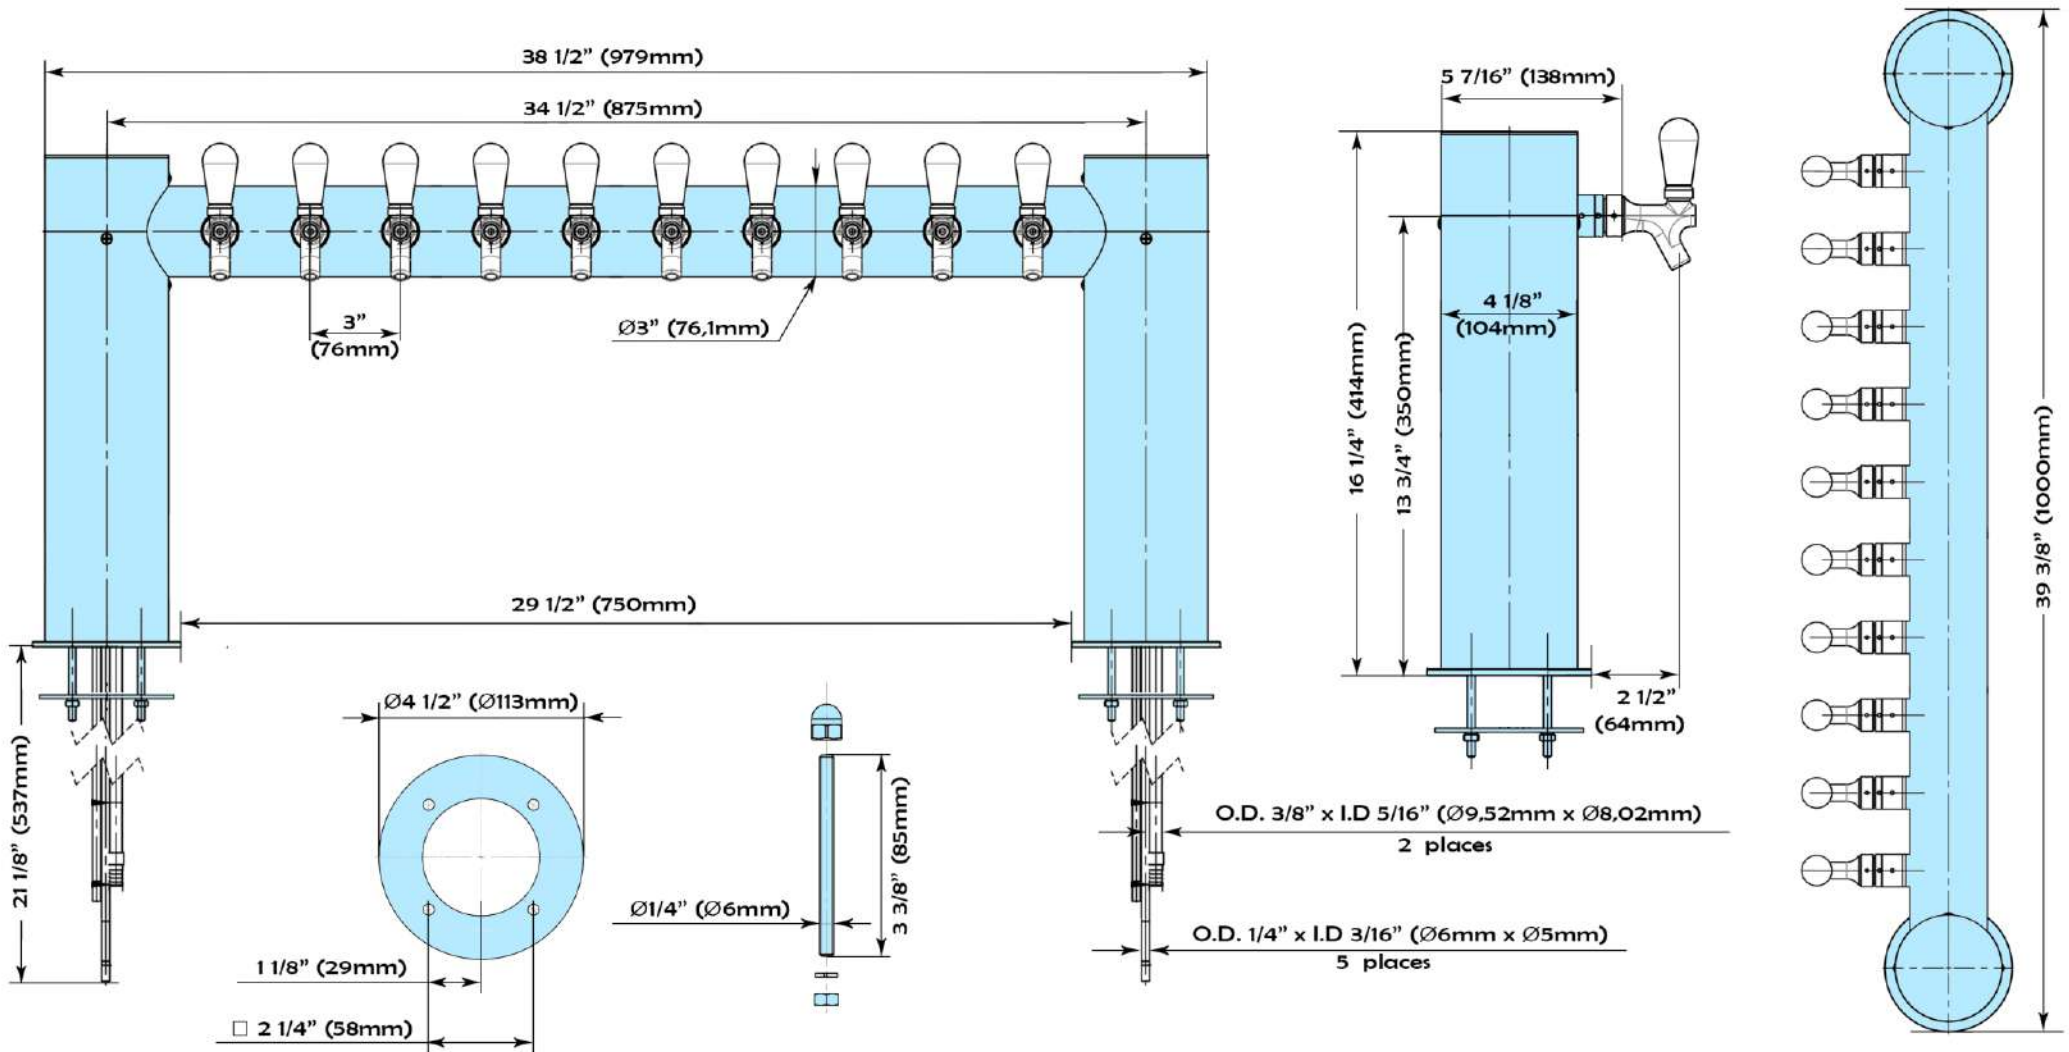

UBC group USA

65 North Central Dr. O'Fallon, MO 63366, USA
Ph.: (636) 379-2226, Fax: (866) 659-8904
Toll Free: (888) 808-9286
Email: info@beer-co.us
Web: www.beer-co.us

UBC Group Latin America

Kepler 7, PB, Mexico City 11590
Ph: +(52) 55 2624 3458
Email: info@beer-co.com.mx
Web: www.beer-co.com.mx

UBC Group Canada

1143 Haultain Court,
Mississauga, ON, L4W 2K1
Ph: (905) 629-2597
Email: info@beer-co.ca
Web: www.beer-co.ca