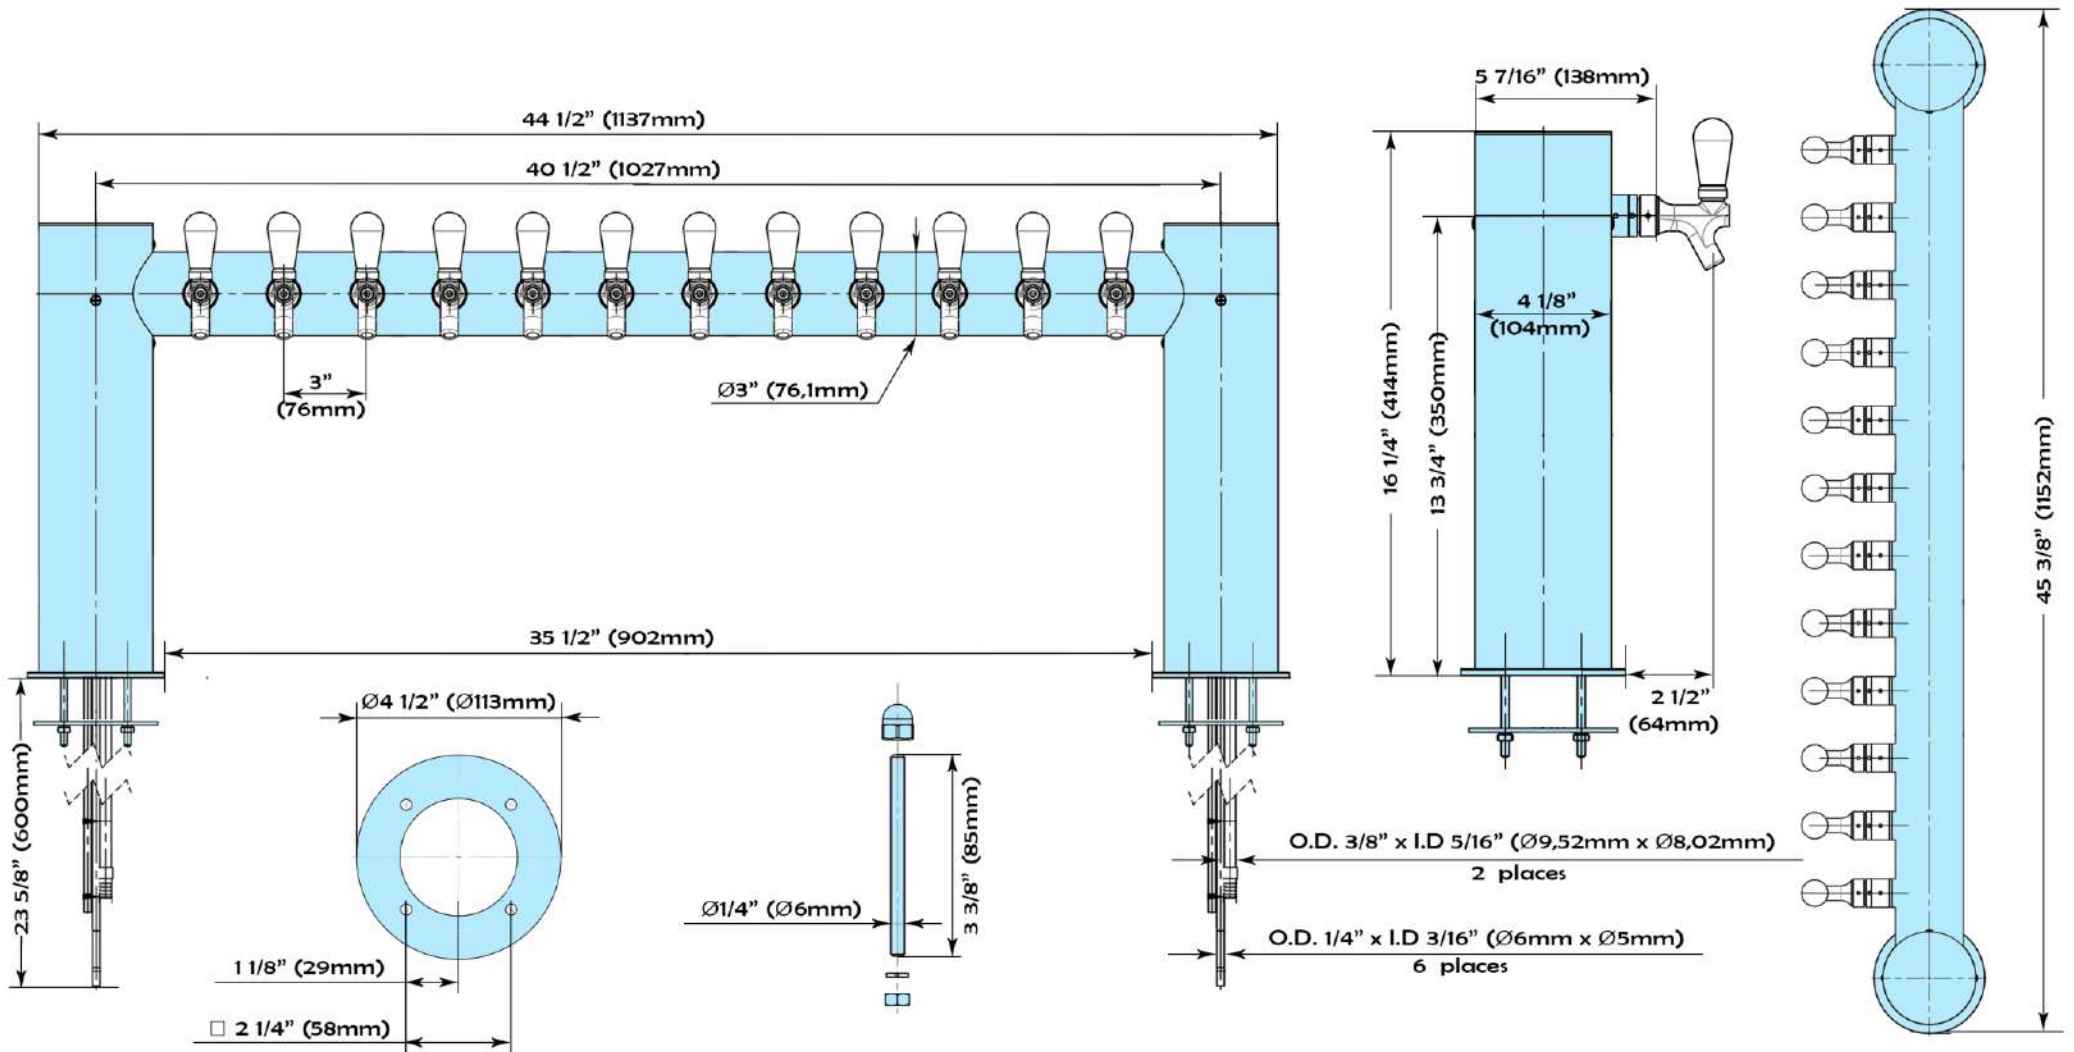

UBC group USA

65 North Central Dr. O'Fallon, MO 63366, USA
Ph.: (636) 379-2226, Fax: (866) 659-8904
Toll Free: (888) 808-9286
Email: info@beer-co.us
Web: www.beer-co.us

UBC Group Latin America

Kepler 7, PB, Mexico City 11590
Ph.: +(52) 55 2624 3458
Email: info@beer-co.com.mx
Web: www.beer-co.com.mx

UBC Group Canada

1143 Haultain Court,
Mississauga, ON, L4W 2K1
Ph: (905) 629-2597
Email: info@beer-co.ca
Web: www.beer-co.ca