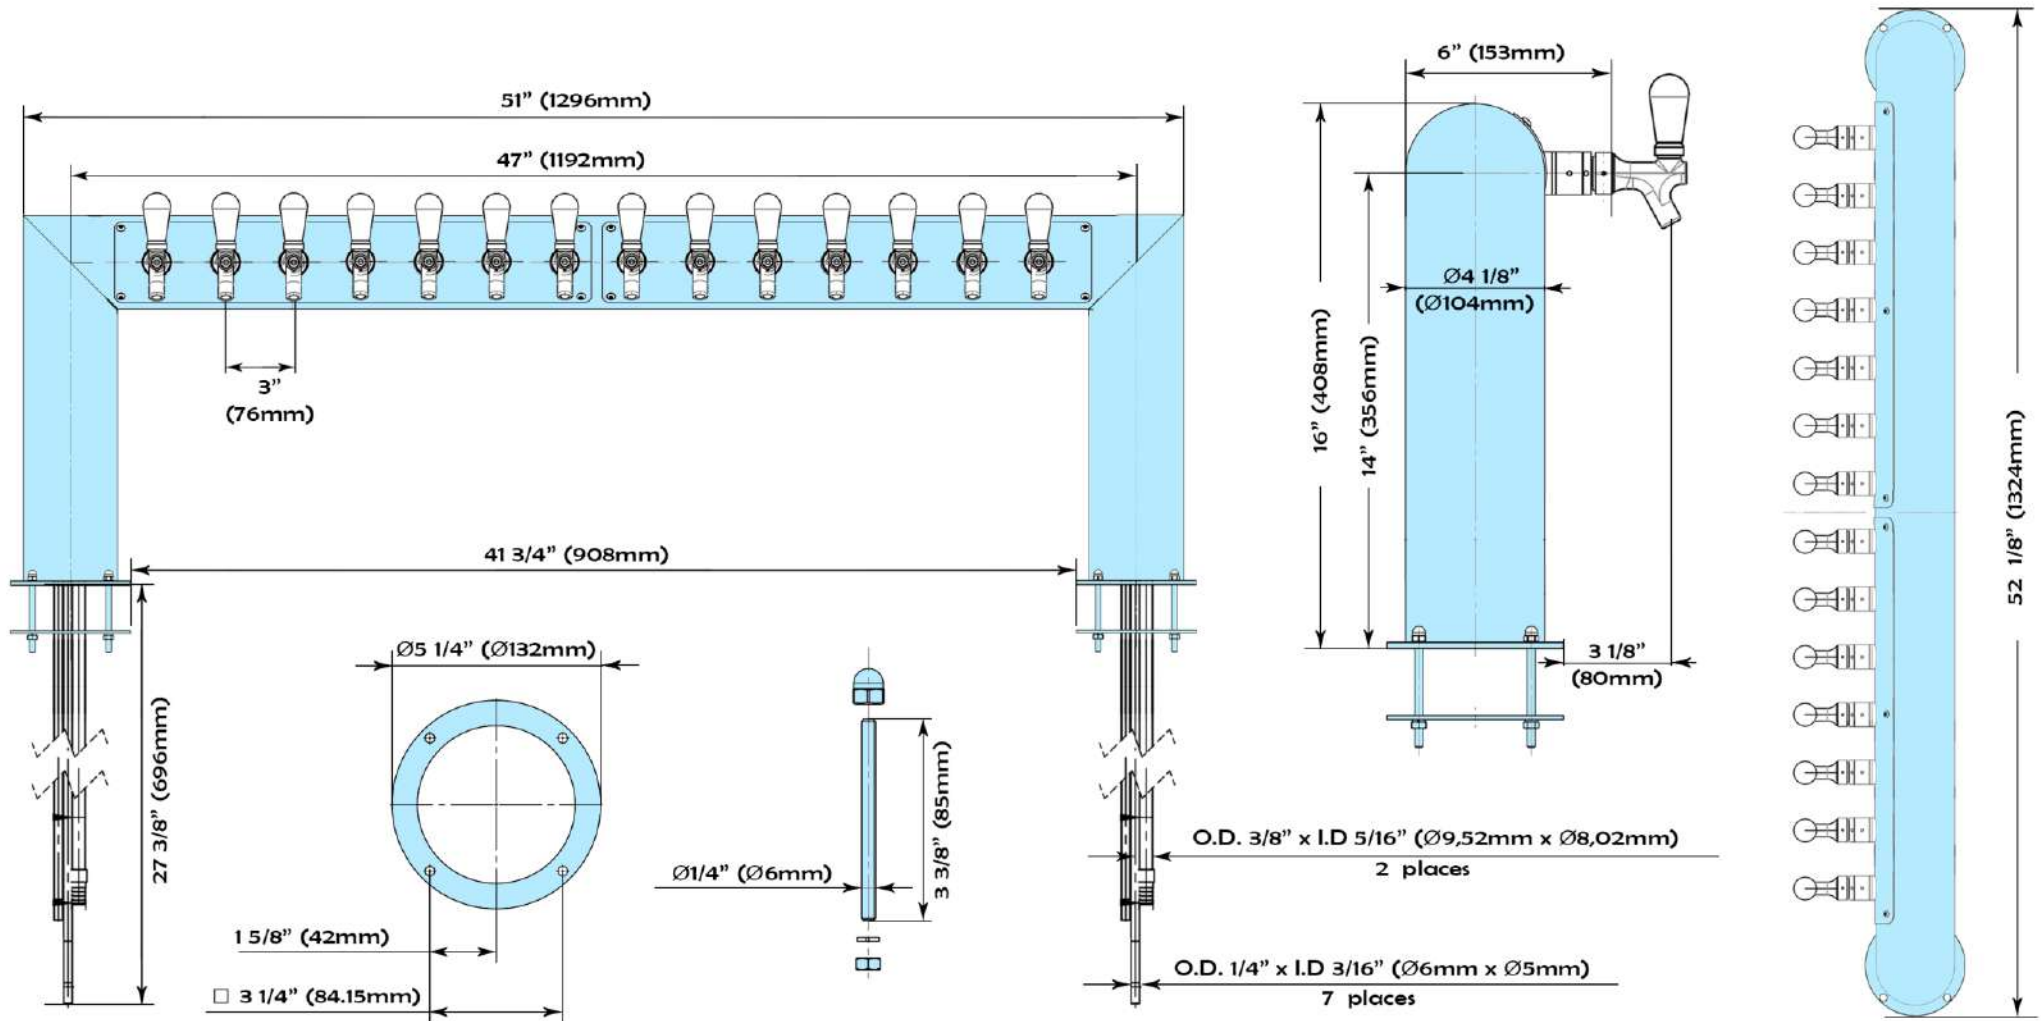

NORMA 14

Beverage Dispensing Tower

UBC group USA

65 North Central Dr. O'Fallon, MO 63366, USA
Ph.: (636) 379-2226, Fax: (866) 659-8904
Toll Free: (888) 808-9286
Email: info@beer-co.us
Web: www.beer-co.us

UBC Group Latin America

Kepler 7, PB, Mexico City 11590
Ph.: +(52) 55 2624 3458
Email: info@beer-co.com.mx
Web: www.beer-co.com.mx

UBC Group Canada

1143 Haultain Court,
Mississauga, ON, L4W 2K1
Ph: (905) 629-2597
Email: info@beer-co.ca
Web: www.beer-co.ca