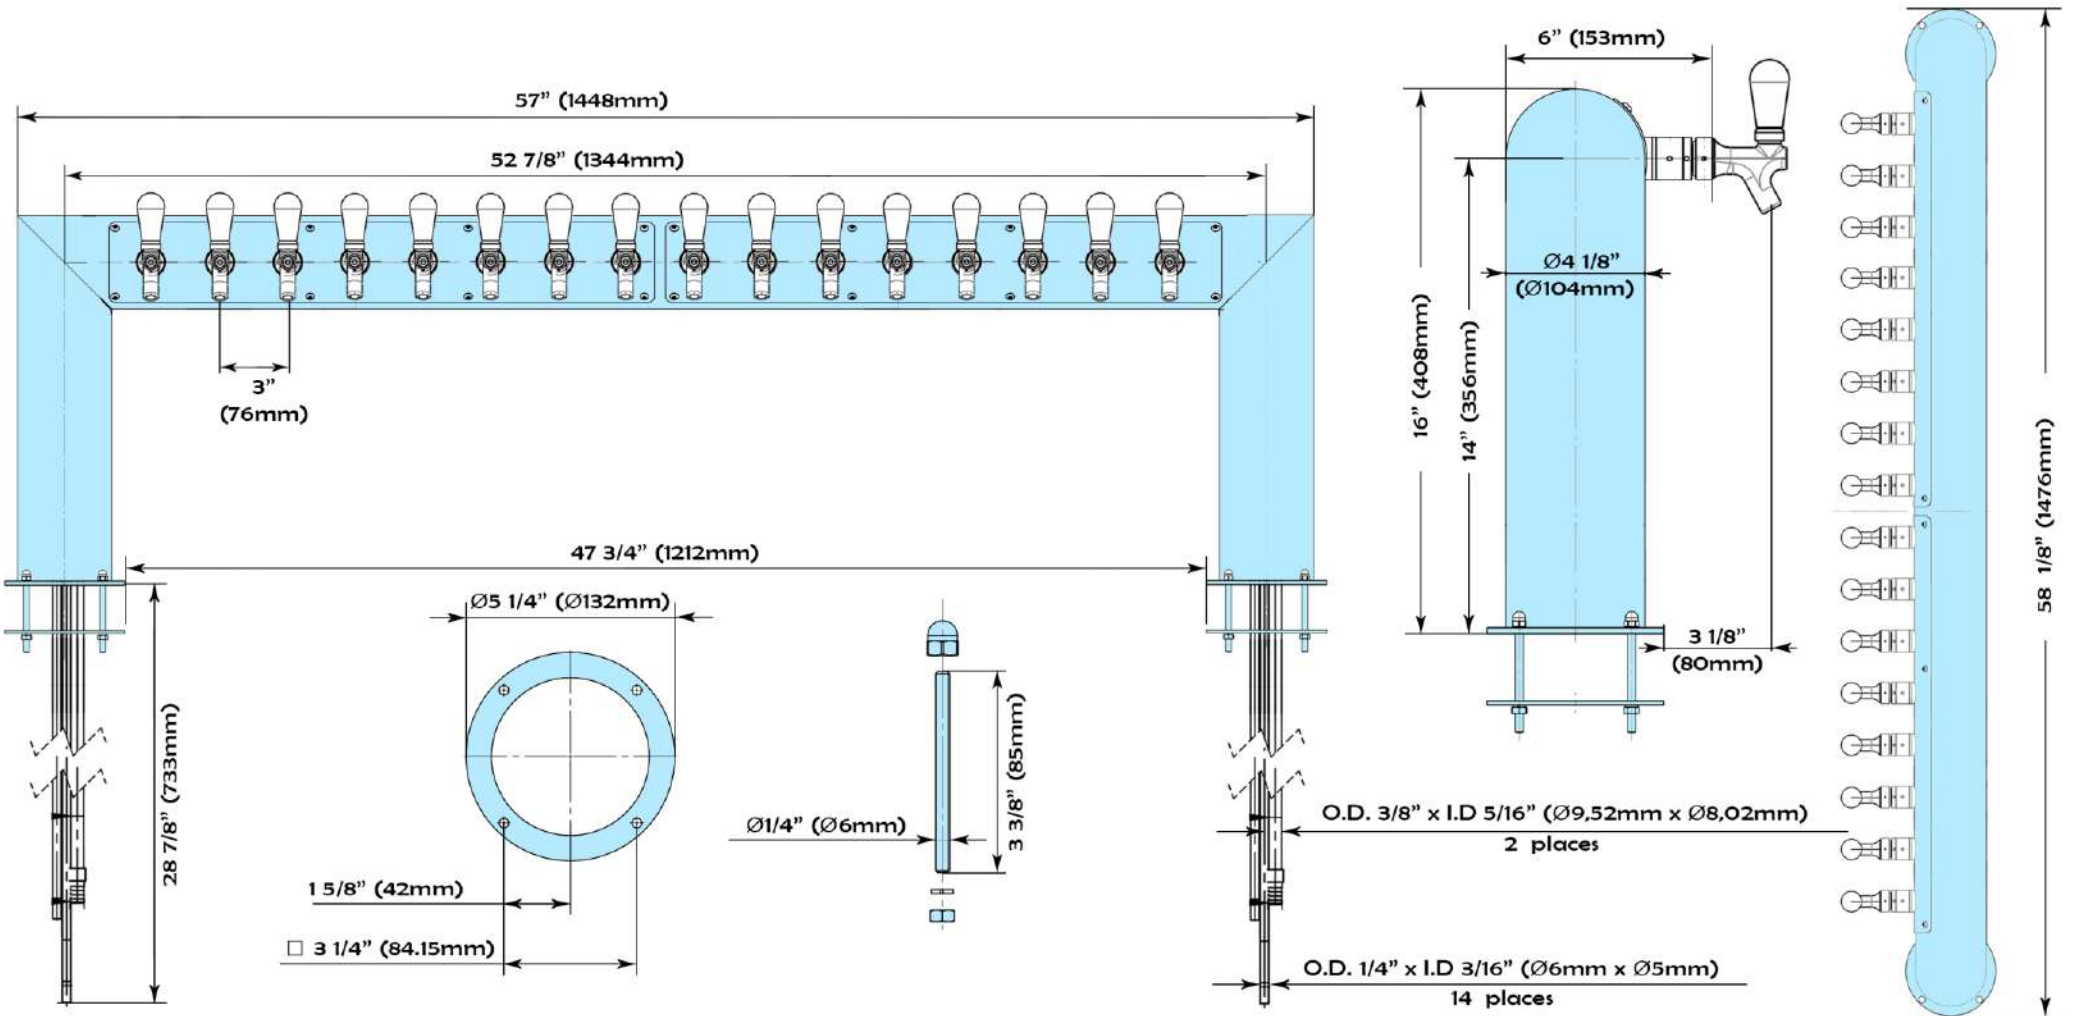

NORMA 16

Beverage Dispensing Tower

UBC group USA

65 North Central Dr. O'Fallon, MO 63366, USA
Ph.: (636) 379-2226, Fax: (866) 659-8904
Toll Free: (888) 808-9286
Email: info@beer-co.us
Web: www.beer-co.us

UBC Group Latin America

Kepler 7, PB, Mexico City 11590
Ph: +(52) 55 2624 3458
Email: info@beer-co.com.mx
Web: www.beer-co.com.mx

UBC Group Canada

1143 Haultain Court,
Mississauga, ON, L4W 2K1
Ph: (905) 629-2597
Email: info@beer-co.ca
Web: www.beer-co.ca