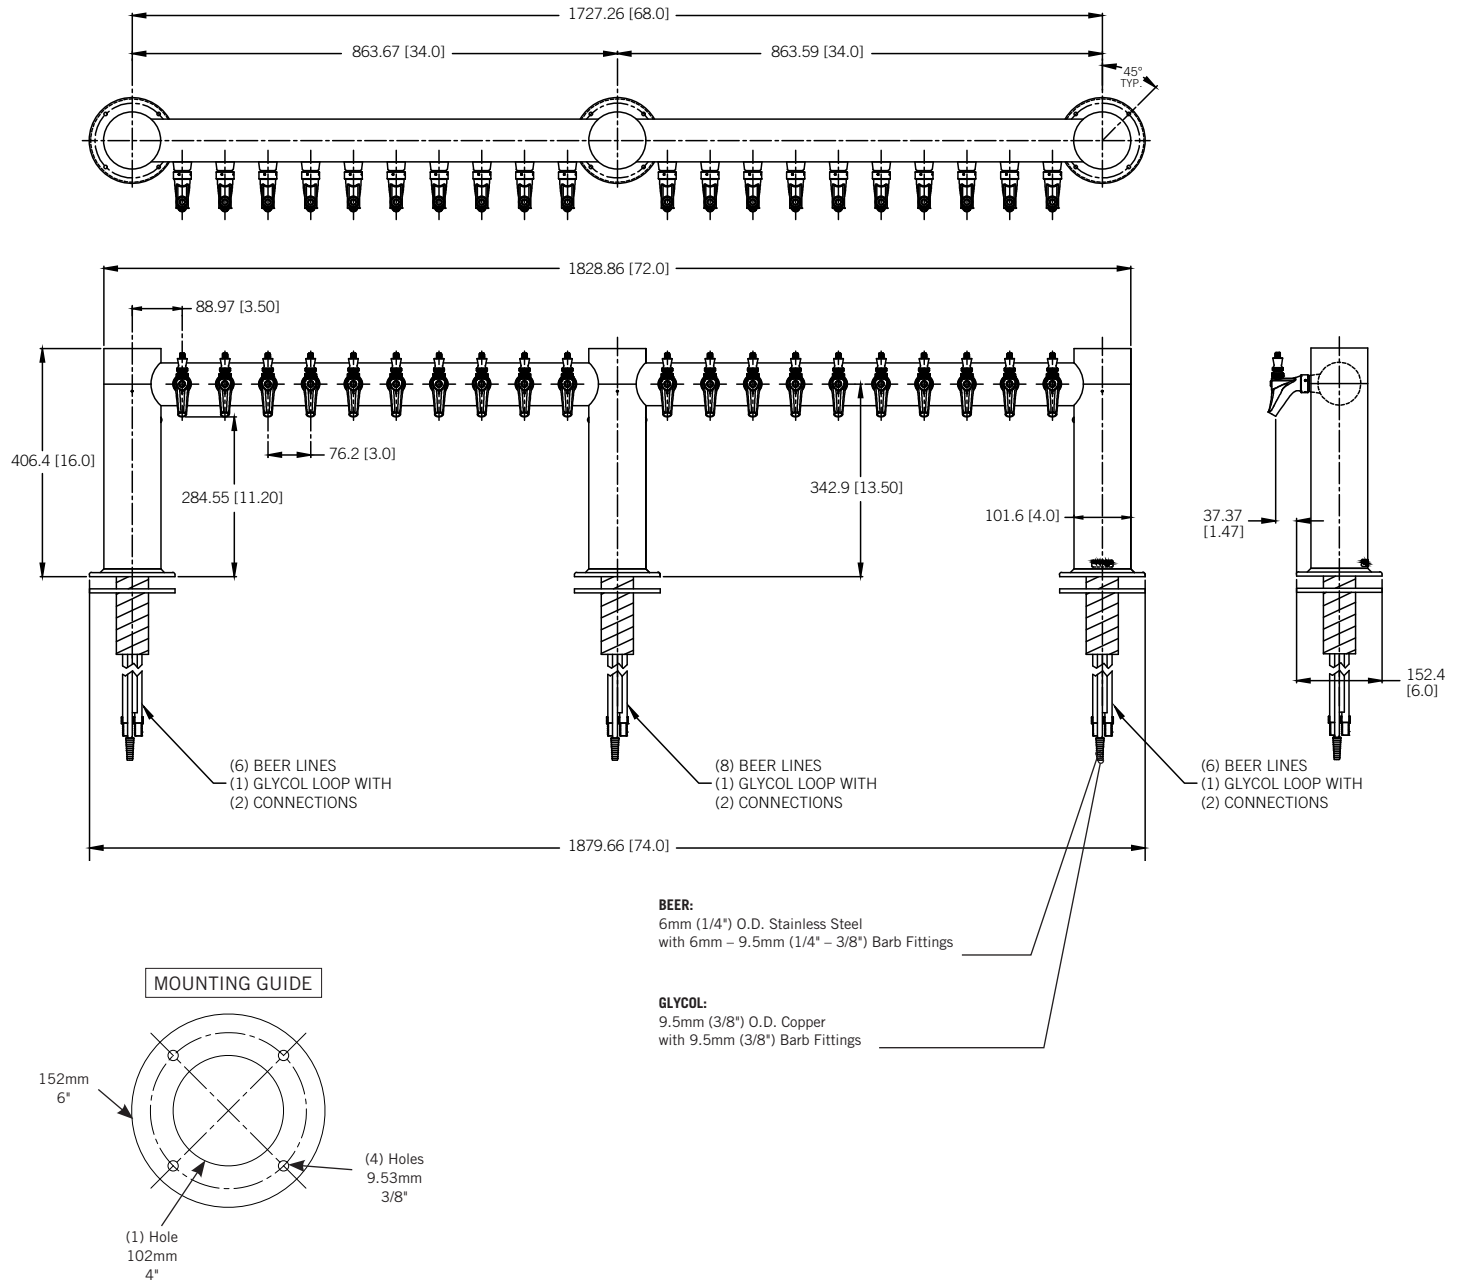

DRAFT TOWER

METROPOLIS™ M - 20 FAUCET

- Metropolis™ draft towers have a distinctive art deco style.
- The draft tower is a marketing tool, not just a bar fixture.
- Exterior finish will provide years of durable service.
- All stainless steel contact with the beer for the ultimate in draft purity.

METRO-M-20PSSKR

Polished Stainless Steel

METRO-M-20PVDKR

PVD Brass

Faucet knobs not included.

Part No.	Faucets	Finish	Dispense System	Shipping Weight
 METRO-M-20PSSKR	20	Polished Stainless Steel	Kool-Rite™ (Glycol)	41 kg 90 lbs
 METRO-M-20PVDKR	20	PVD Brass	Kool-Rite™ (Glycol)	41 kg 90 lbs

Dimensions

Toll-Free: 1-866-327-4159
www.micromatic.com

West
19791 Bahama St.
Northridge, CA 91324
Tel. (818) 701-9765
Fax. (818) 701-9844

Central
10726 North Second St.
Machesney Park, IL 61115
Tel. (815) 968-7557
Fax. (815) 968-0363