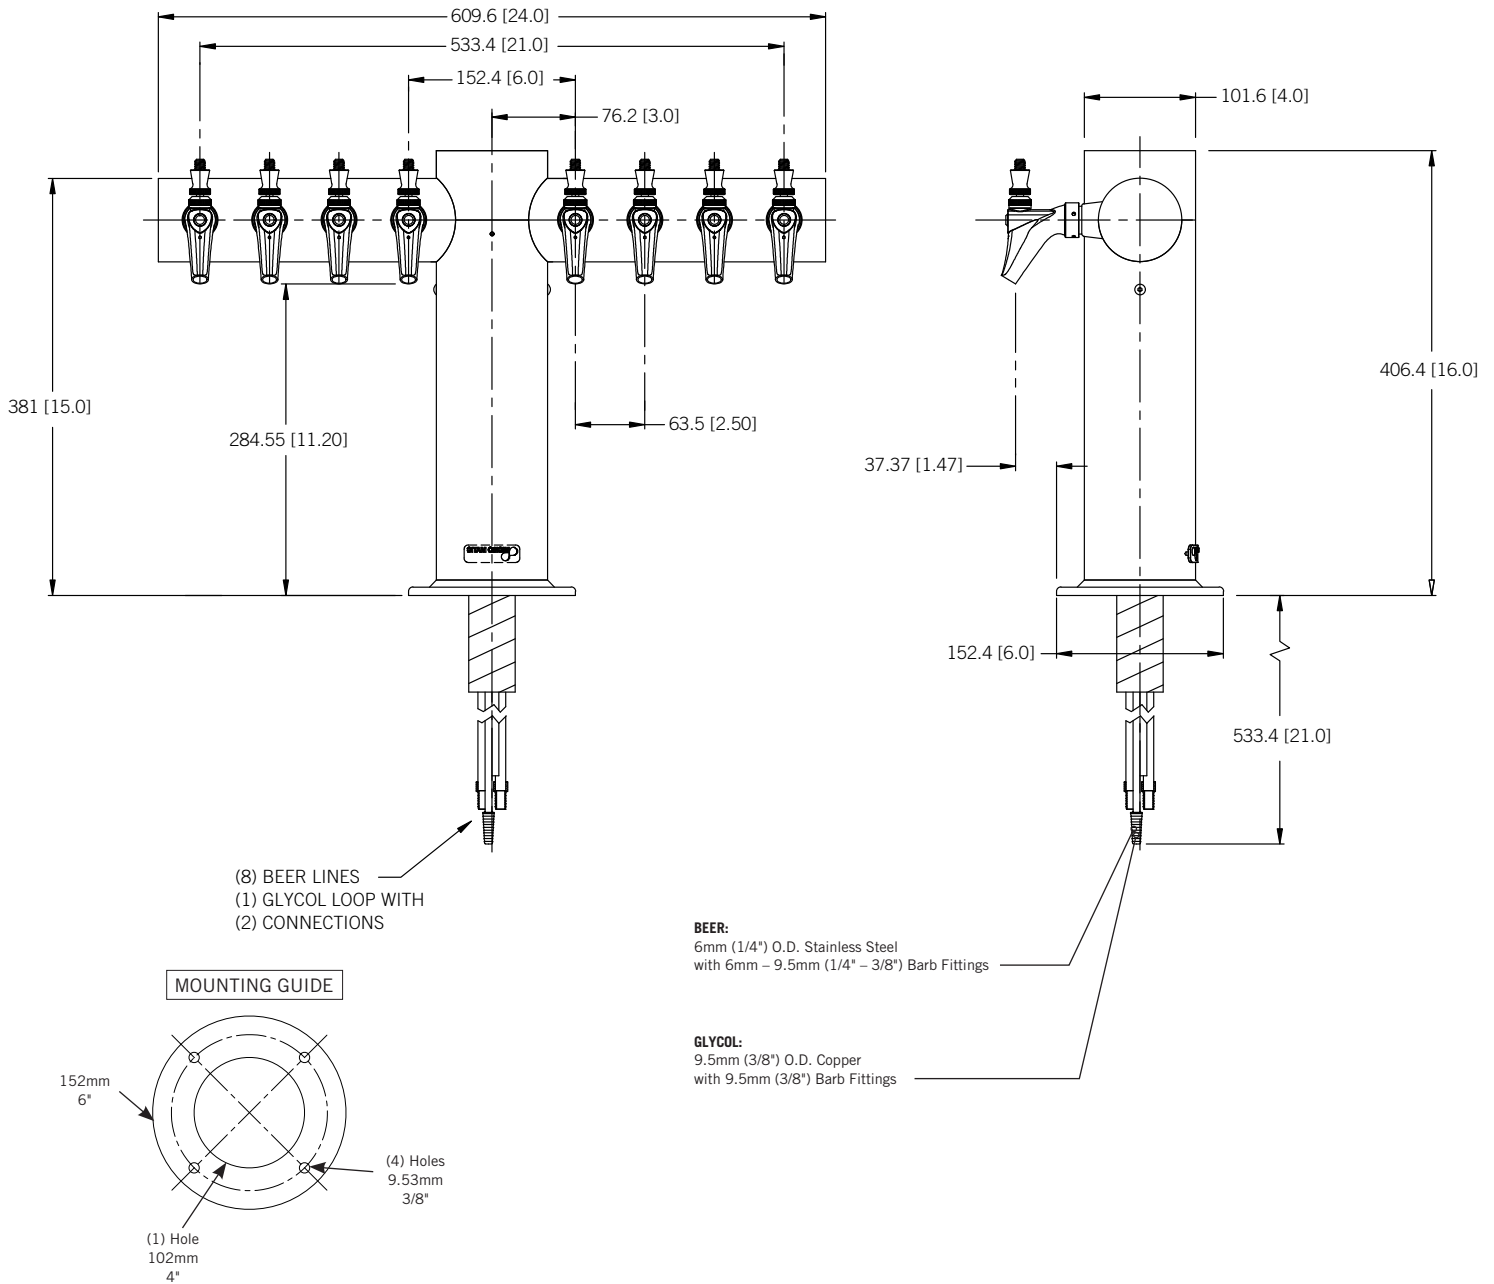

Part No.	Faucets	Finish	Dispense System	Shipping Weight
☐ METRO-T-8PSSKR	8	Polished Stainless Steel	Kool-Rite™ (Glycol)	22 kg 48 lbs
☐ METRO-T-8PVDKR	8	PVD Brass	Kool-Rite™ (Glycol)	22 kg 48 lbs

Dimensions

MICRO MATIC
Toll-Free: 1-866-327-4159
www.micromatic.com

West
19791 Bahama St.
Northridge, CA 91324
Tel. (818) 701-9765
Fax. (818) 701-9844

Central
10726 North Second St.
Machesney Park, IL 61115
Tel. (815) 968-7557
Fax. (815) 968-0363

Southeast
15111 Dispense Ln.
Brooksville, FL 34604
Tel. (352) 799-6331
Fax. (352) 796-2429

Northeast
4601 Saucon Creek Rd.
Center Valley, PA 18034
Tel. (610) 625-4464
Fax. (610) 625-4466