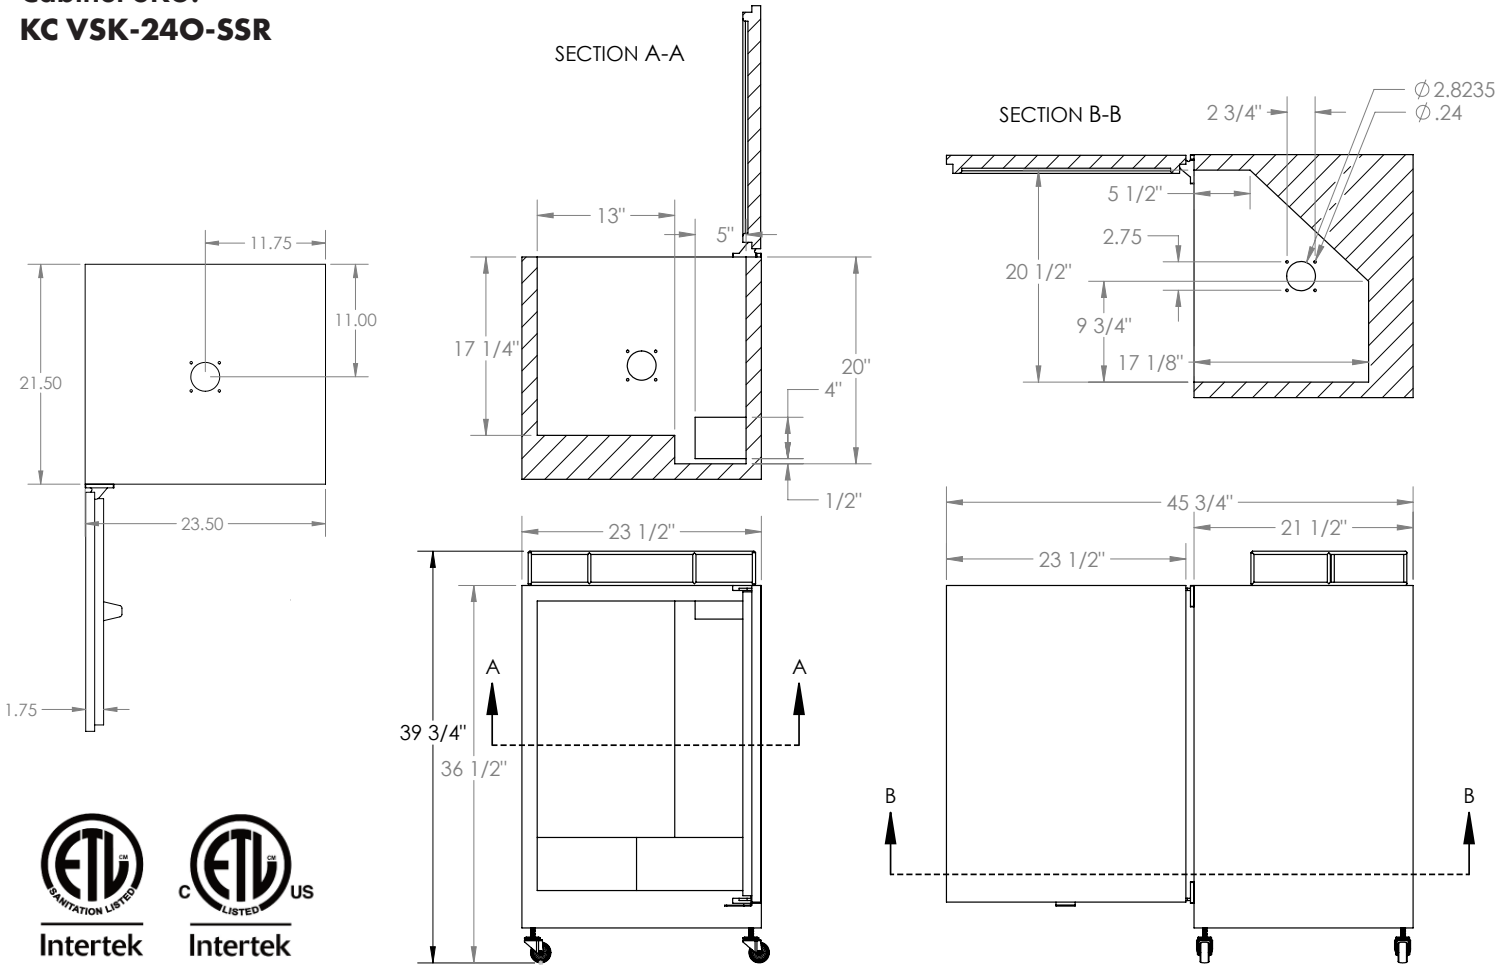

CAPACITY OPTIONS

INCLUDES DIRECT DRAW KIT

- 5 lb. aluminum CO₂ tank
- Commercial grade double gauge CO₂ regulator with air splitter
- 2 brewery grade D system lever handle keg coupler
- 14.5" tall, 3" diameter polished stainless steel draft tower
- Hoses and fittings

Mon-Fri, 7:00am - 4:00pm

Model: **V24OSSR-2**

KEGCO 24" WIDE OUTDOOR DUAL TAP ALL STAINLESS STEEL BUILT-IN RIGHT HINGE KEGERATOR

Cabinet SKU:
KC VSK-24O-SSR

DIMENSIONS

Height	34"
Width	23.5"
Depth	23.25"
Capacity	6.88 cu.ft.

WEIGHT

Unit Weight	93.7 lbs.
-------------	-----------

KEG STORAGE CAPACITIES

Full Size / 1/2-Barrel	1
Pony Size / 1/4-Barrel	1
1/4-Barrel Slim	1
1/6-Barrel	3
5 gal. Ball/Pin Lock Keg	3

CONTROLS

Adjustable Thermostat	Yes
Digital	Yes