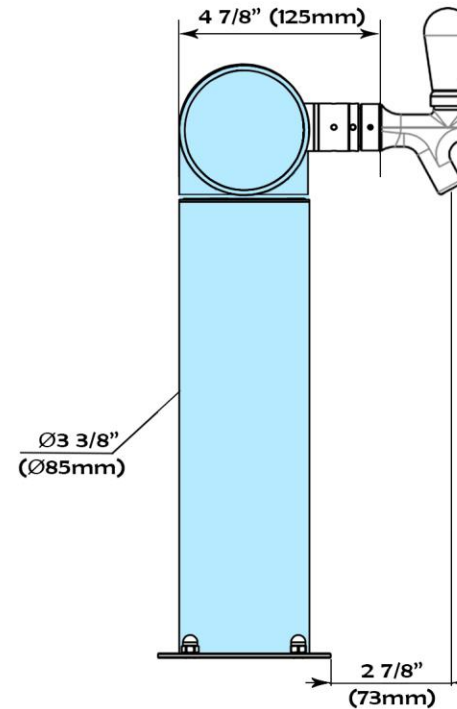

TERRA 3 NF

Beverage Dispensing Tower

UBC Group USA

65 North Central Dr. O'Fallon, MO 63366, USA
Ph.: (636) 379-2226
Fax: (866) 659-8904
Toll Free: (888) 808-9286
Email: info@beer-co.us
Web: www.beer-co.us

UBC Group Latin America

Tokio 714 , Mexico City, Mexico, 03300
Ph: +(52) 55 2624 3458
Email: info@beer-co.com.mx
Web: www.beer-co.com.mx

UBC Group Canada

1715 Meyerside Drive, Unit 7-9,
Mississauga, ON, Canada, L5T1C5
ph.: +1 (905) 629-2597
Toll Free: +1 (866) 995-9965
fax.: +1 (905) 629-2577
Email: info@beer-co.ca