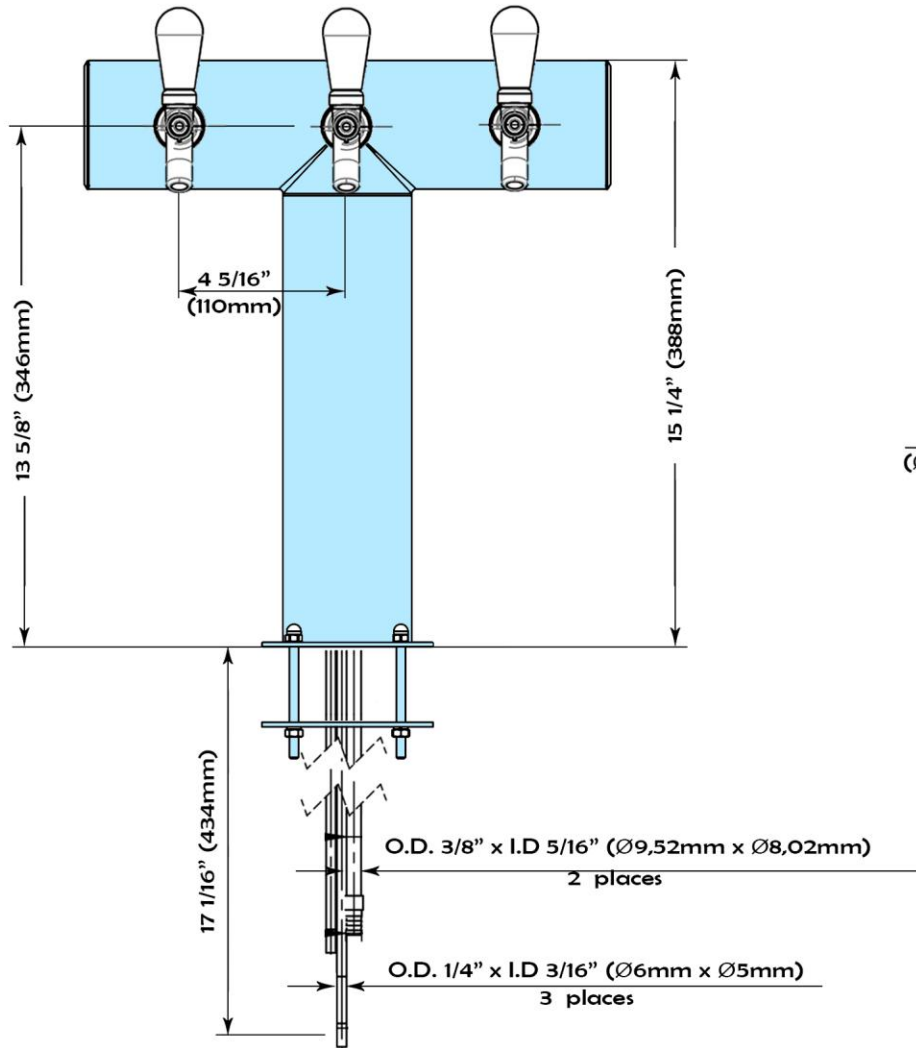

TERRA 3 NF

Beverage Dispensing Tower

UBC Group USA

65 North Central Dr. O'Fallon, MO 63366, USA
Ph.: (636) 379-2226
Fax: (866) 659-8904
Toll Free: (888) 808-9286
Email: info@beer-co.us
Web: www.beer-co.us

UBC Group Latin America

Tokio 714 , Mexico City, Mexico, 03300
Ph: +(52) 55 2624 3458
Email: info@beer-co.com.mx
Web: www.beer-co.com.mx

UBC Group Canada

1715 Meyerside Drive, Unit 7-9,
Mississauga, ON, Canada, L5T1C5
ph.: +1 (905) 629-2597
Toll Free: +1 (866) 995-9965
fax.: +1 (905) 629-2577
Email: info@beer-co.ca