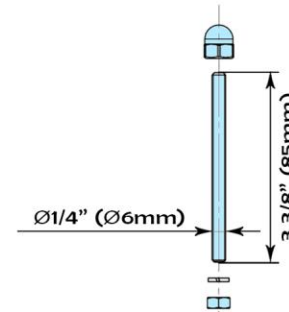

TERRA 3 NF

Beverage Dispensing Tower

UBC Group USA

65 North Central Dr. O'Fallon, MO 63366, USA
Ph.: (636) 379-2226
Fax: (866) 659-8904
Toll Free: (888) 808-9286
Email: info@beer-co.us
Web: www.beer-co.us

UBC Group Latin America

Tokio 714 , Mexico City, Mexico, 03300
Ph: +(52) 55 2624 3458
Email: info@beer-co.com.mx
Web: www.beer-co.com.mx

UBC Group Canada

1715 Meyerside Drive, Unit 7-9,
Mississauga, ON, Canada, L5T1C5
ph.: +1 (905) 629-2597
Toll Free: +1 (866) 995-9965
fax.: +1 (905) 629-2577
Email: info@beer-co.ca