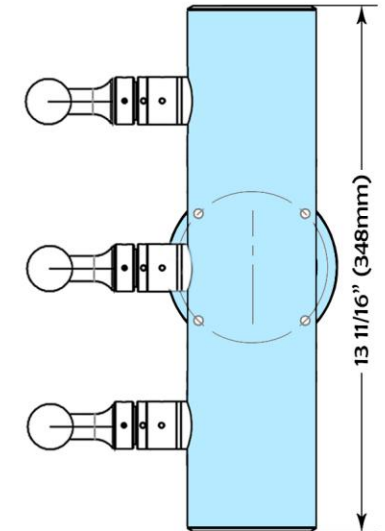

TERRA 3 NF

Beverage Dispensing Tower

UBC Group USA

65 North Central Dr. O'Fallon, MO 63366, USA
Ph.: (636) 379-2226
Fax: (866) 659-8904
Toll Free: (888) 808-9286
Email: info@beer-co.us
Web: www.beer-co.us

UBC Group Latin America

Tokio 714 , Mexico City, Mexico, 03300
Ph: +(52) 55 2624 3458
Email: info@beer-co.com.mx
Web: www.beer-co.com.mx

UBC Group Canada

1715 Meyerside Drive, Unit 7-9,
Mississauga, ON, Canada, L5T1C5
ph.: +1 (905) 629-2597
Toll Free: +1 (866) 995-9965
fax.: +1 (905) 629-2577
Email: info@beer-co.ca