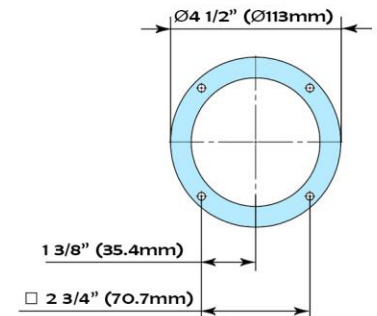

TERRA 3 NF

Beverage Dispensing Tower

UBC Group USA

65 North Central Dr. O'Fallon, MO 63366, USA
Ph.: (636) 379-2226
Fax: (866) 659-8904
Toll Free: (888) 808-9286
Email: info@beer-co.us
Web: www.beer-co.us

UBC Group Latin America

Tokio 714 , Mexico City, Mexico, 03300
Ph: +(52) 55 2624 3458
Email: info@beer-co.com.mx
Web: www.beer-co.com.mx

UBC Group Canada

1715 Meyerside Drive, Unit 7-9,
Mississauga, ON, Canada, L5T1C5
ph.: +1 (905) 629-2597
Toll Free: +1 (866) 995-9965
fax.: +1 (905) 629-2577
Email: info@beer-co.ca