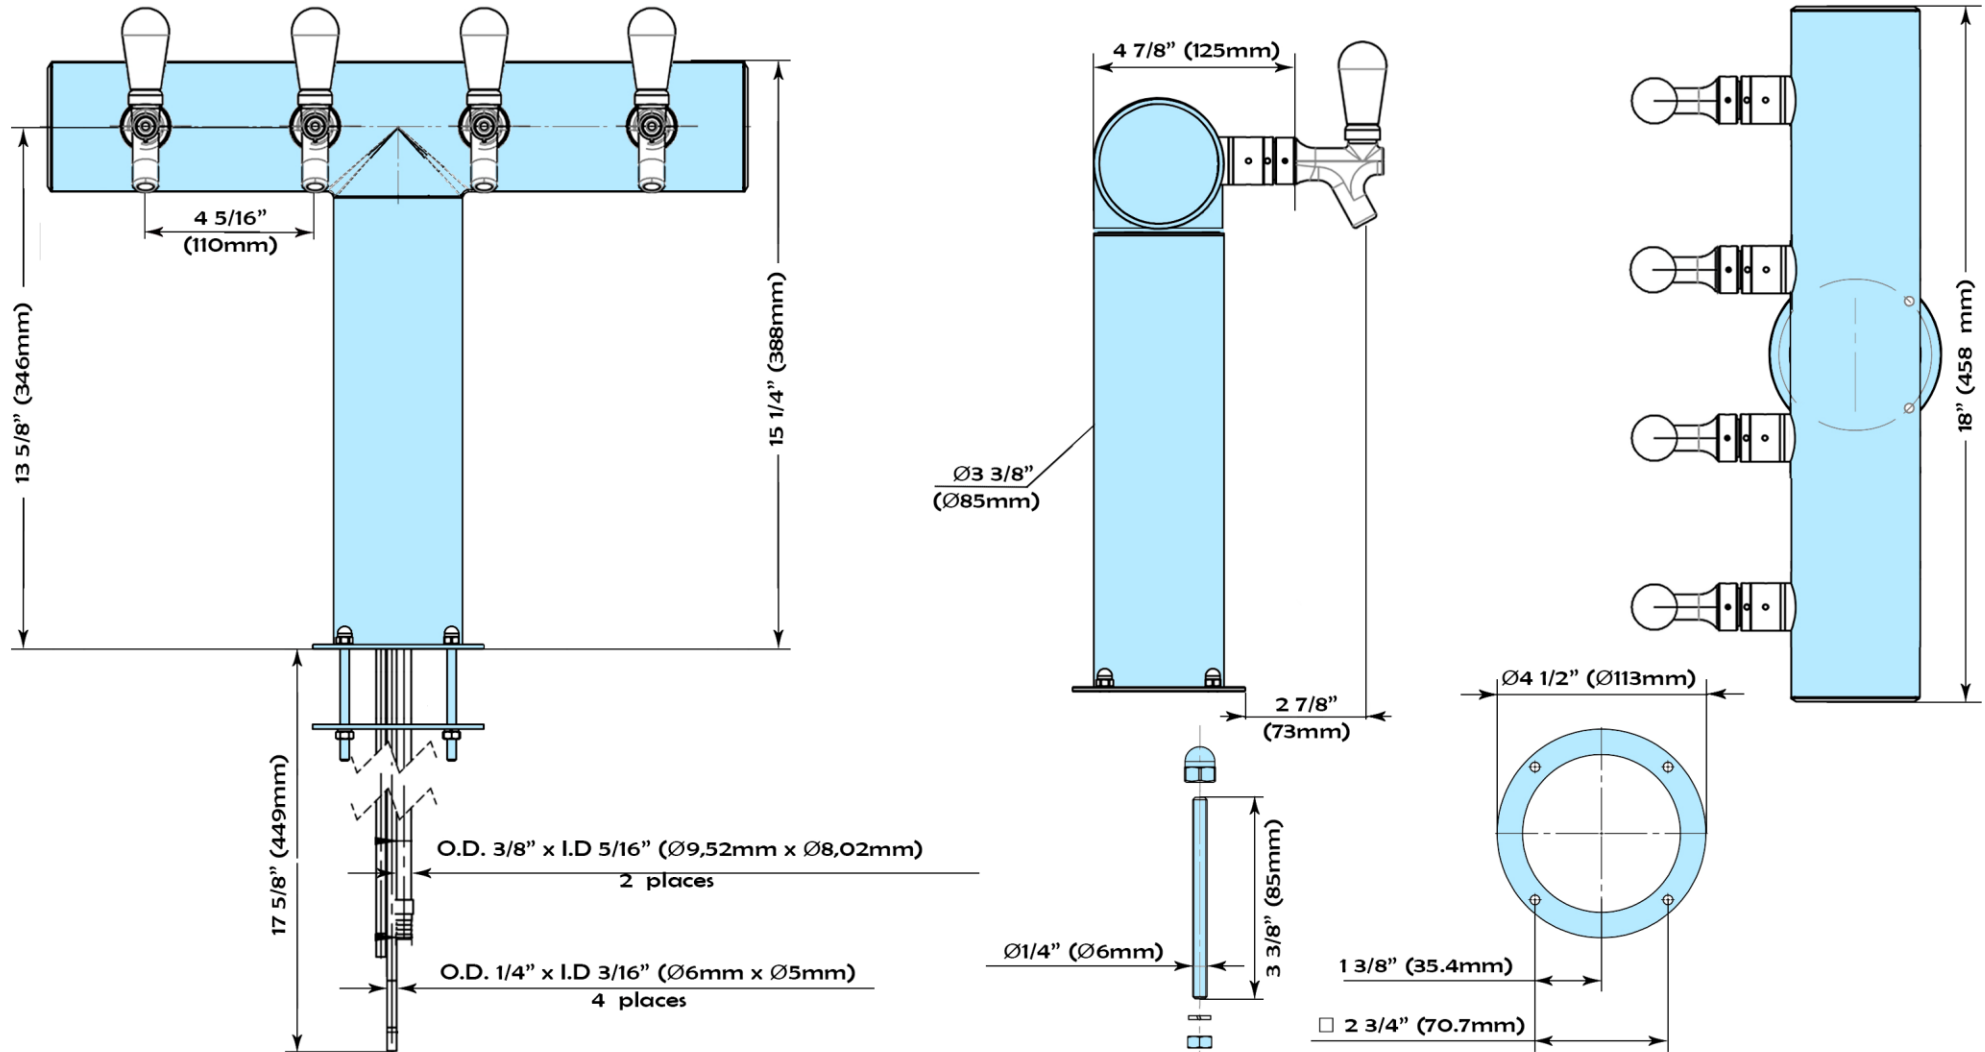

TERRA 4 NF

Beverage Dispensing Tower

UBC Group USA

65 North Central Dr. O'Fallon, MO 63366, USA
Ph.: (636) 379-2226, Fax: (866) 659-8904
Toll Free: (888) 808-9286
Email: info@beer-co.us
Web: www.beer-co.us

UBC Group Latin America

Tokio 714, Portales Sur, Benito Juárez,
Ciudad de México 03300, Mexico
Ph: +(52) 55 2624 3458
Email: info@beer-co.com.mx
Web: www.beer-co.com.mx

UBC Group Canada

1143 Haultain Court, Mississauga,
ON L4W 2K1, Canada
Ph: (905) 629-2597
Email: info@beer-co.ca
Web: www.beer-co.ca