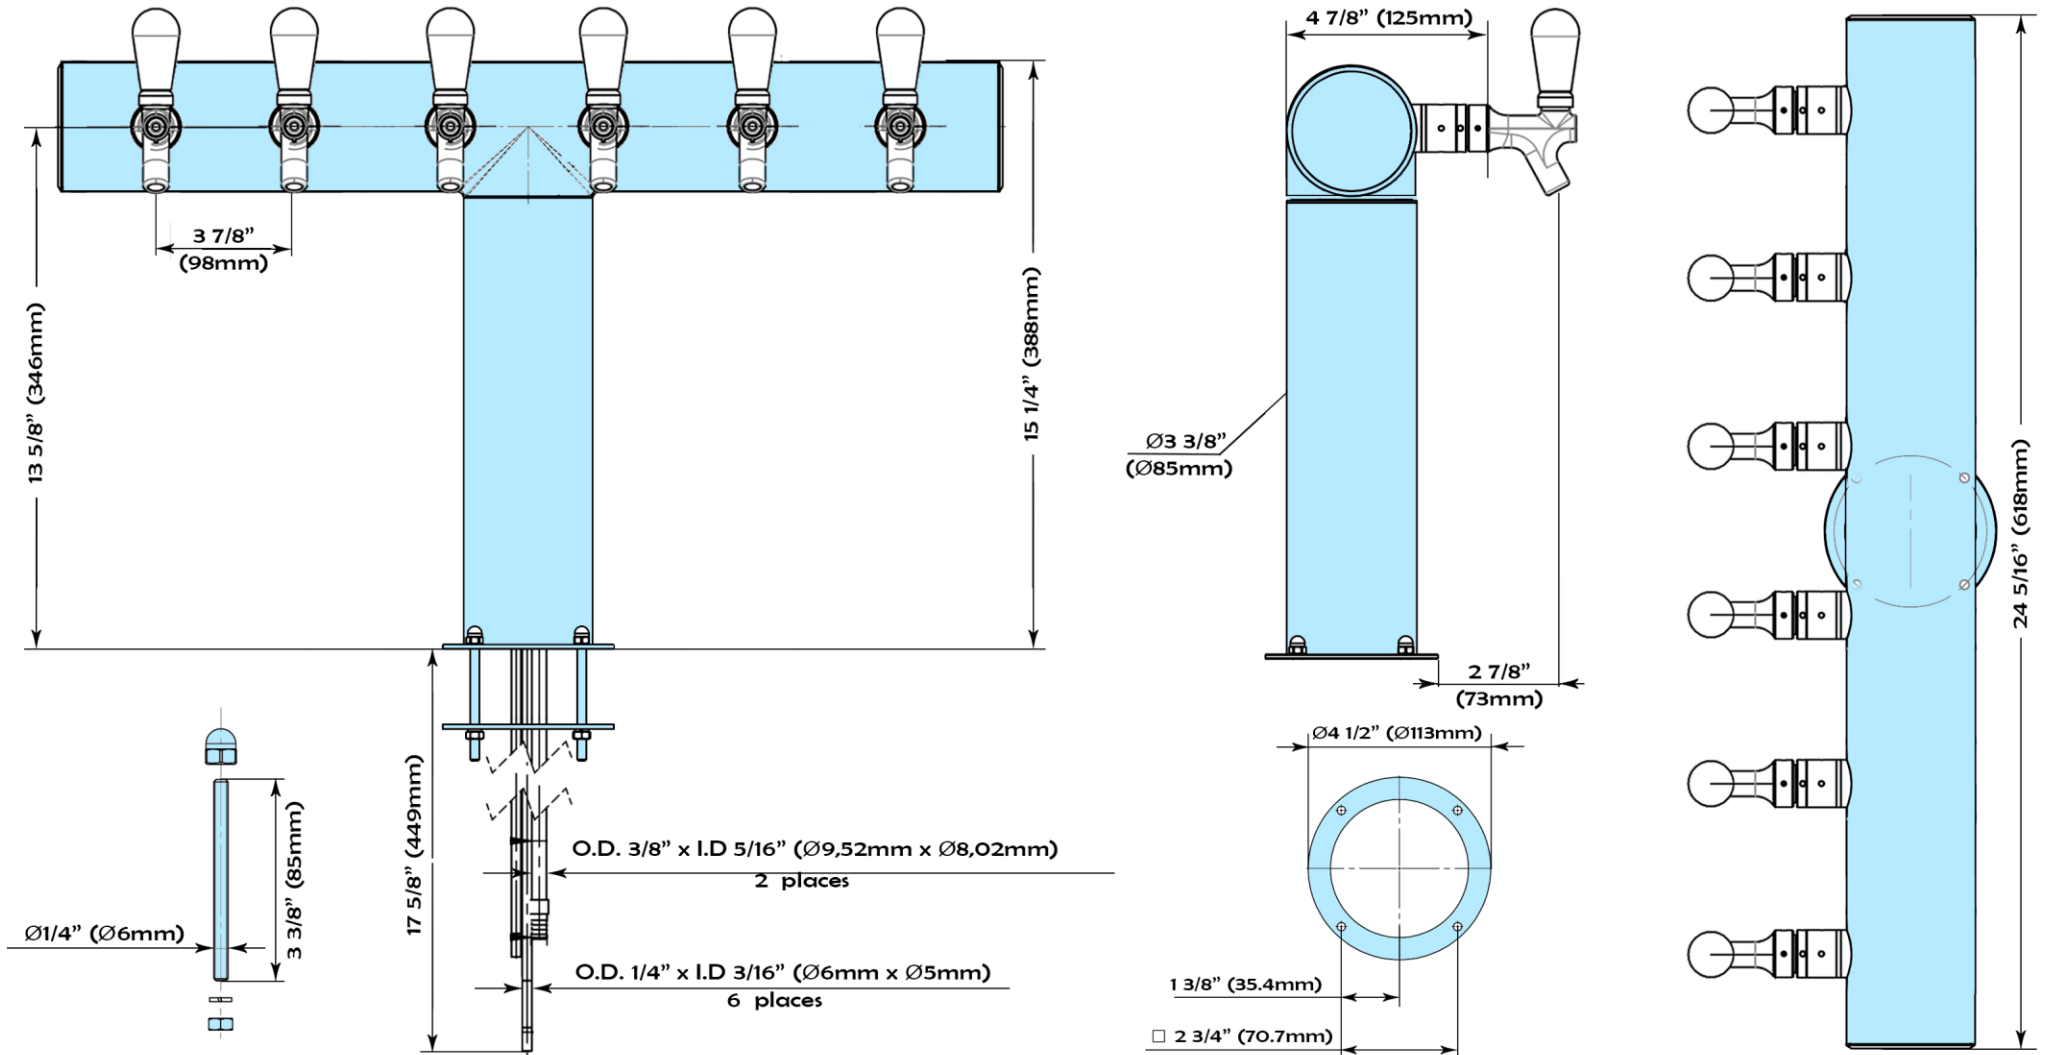

TERRA 6 NF

Beverage Dispensing Tower

UBC Group USA

65 North Central Dr. O'Fallon, MO 63366, USA
Ph.: (636) 379-2226, Fax: (866) 659-8904
Toll Free: (888) 808-9286
Email: info@beer-co.us
Web: www.beer-co.us

UBC Group Latin America

Tokio 714, Portales Sur, Benito Juárez,
Ciudad de México 03300, Mexico
Ph: +(52) 55 2624 3458
Email: info@beer-co.com.mx
Web: www.beer-co.com.mx

UBC Group Canada

1143 Haultain Court, Mississauga,
ON L4W 2K1, Canada
Ph: (905) 629-2597
Email: info@beer-co.ca
Web: www.beer-co.ca