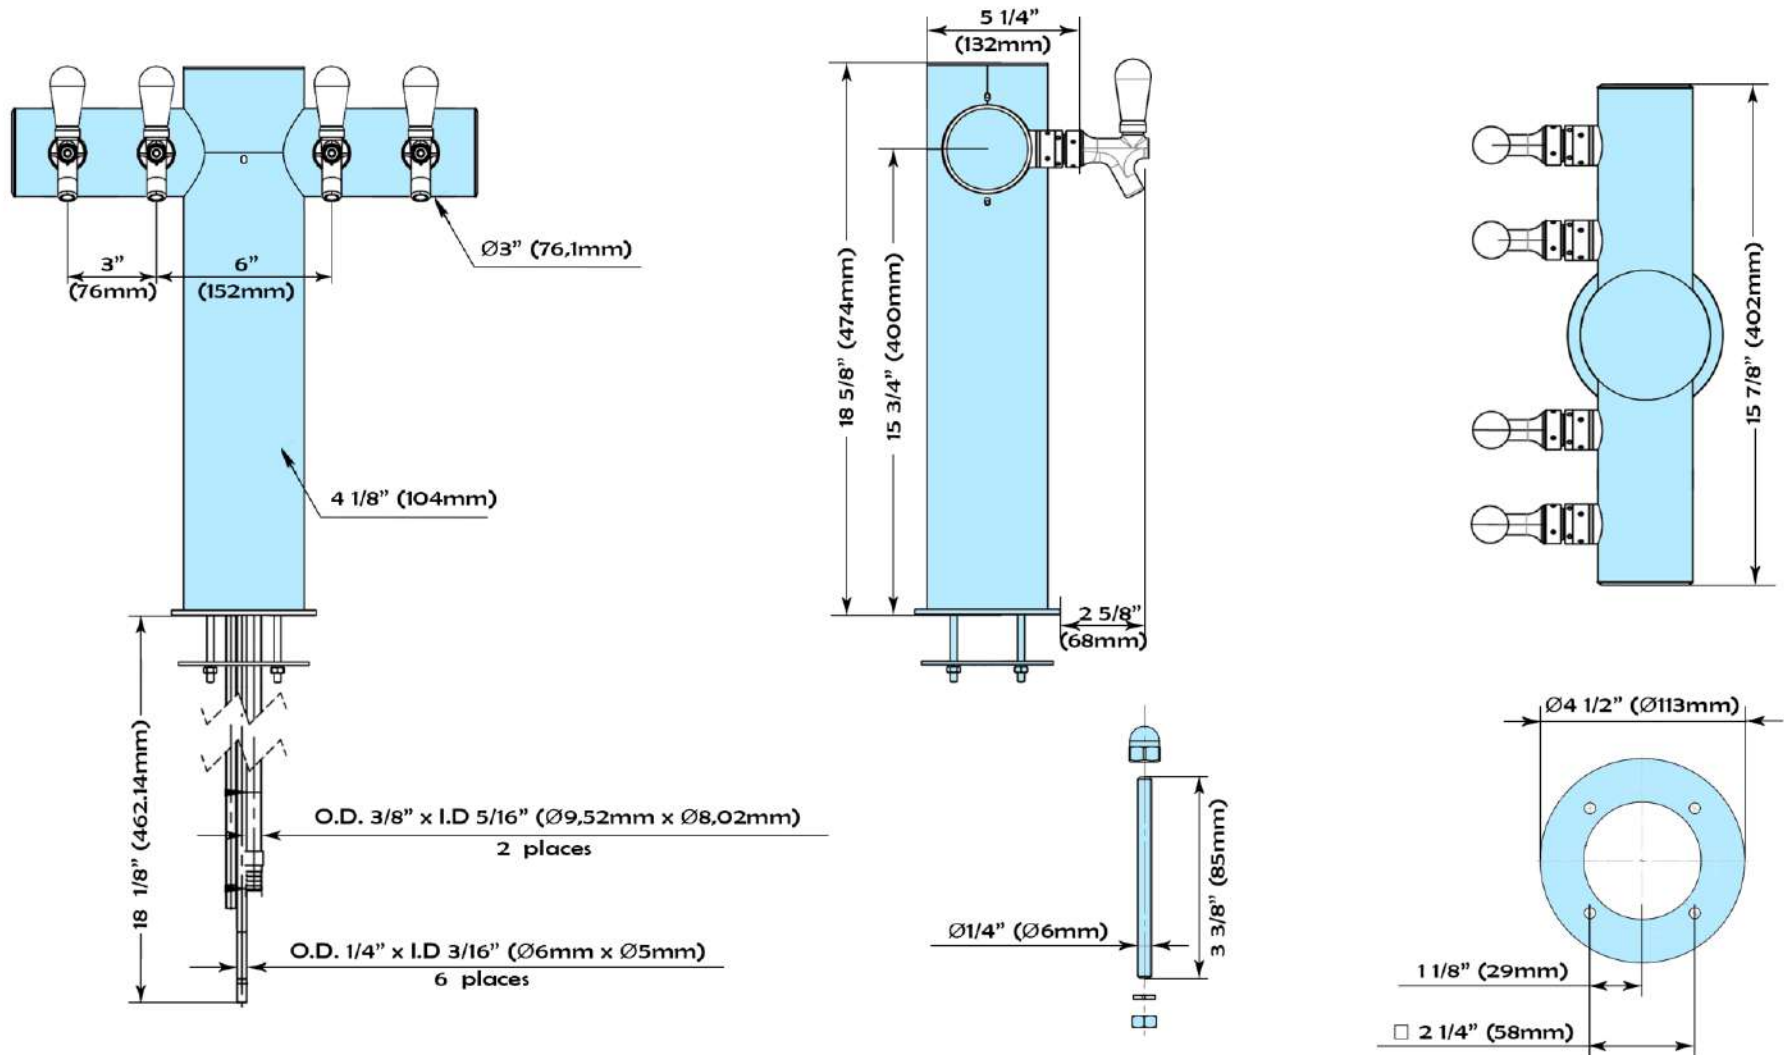

TURE 4

Beverage Dispensing Tower

UBC group USA

65 North Central Dr. O'Fallon, MO 63366, USA
Ph.: (636) 379-2226, Fax: (866) 659-8904
Toll Free: (888) 808-9286
Email: info@beer-co.us
Web: www.beer-co.us

UBC Group Latin America

Kepler 7, PB, Mexico City 11590
Ph: +(52) 55 2624 3458
Email: info@beer-co.com.mx
Web: www.beer-co.com.mx

UBC Group Canada

1143 Haultain Court,
Mississauga, ON, L4W 2K1
Ph: (905) 629-2597
Email: info@beer-co.ca
Web: www.beer-co.ca