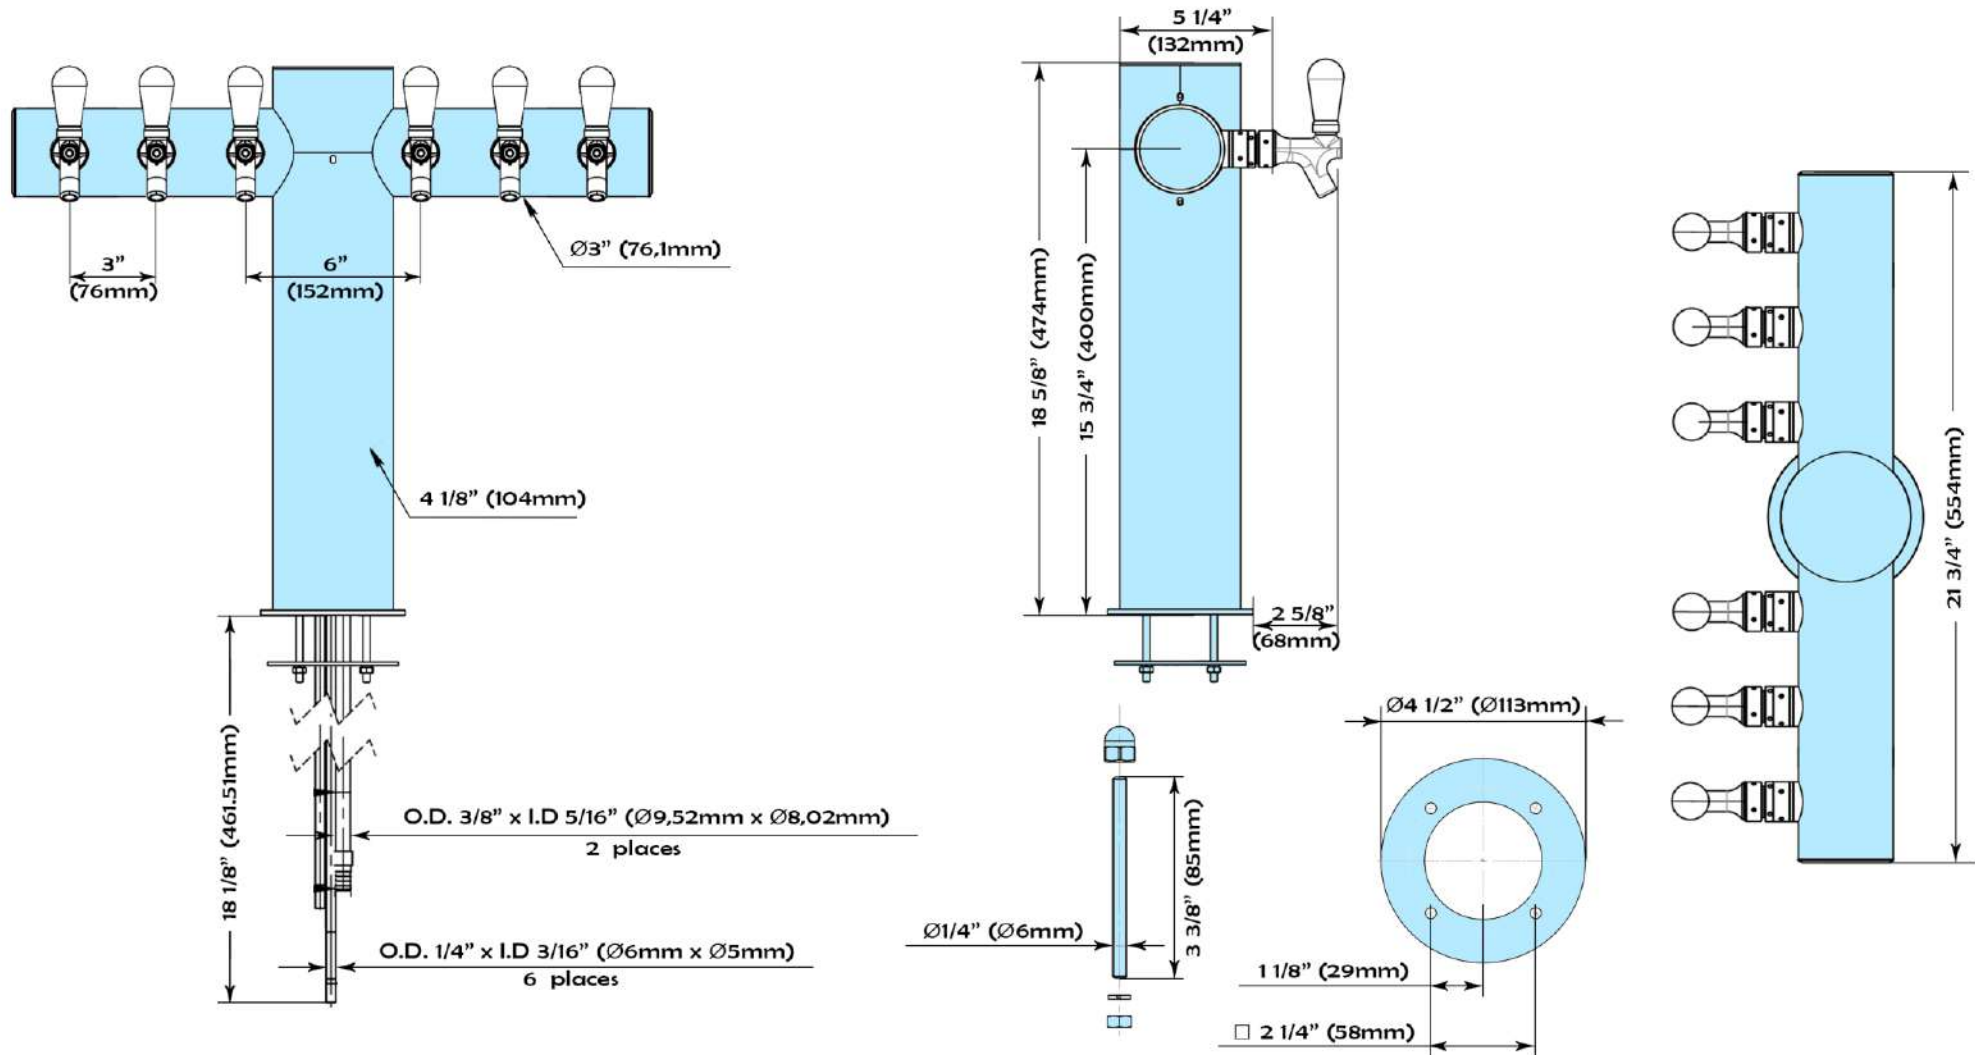

TURE 6

Beverage Dispensing Tower

UBC group USA

65 North Central Dr. O'Fallon, MO 63366, USA
Ph.: (636) 379-2226, Fax: (866) 659-8904
Toll Free: (888) 808-9286
Email: info@beer-co.us
Web: www.beer-co.us

UBC Group Latin America

Kepler 7, PB, Mexico City 11590
Ph: +(52) 55 2624 3458
Email: info@beer-co.com.mx
Web: www.beer-co.com.mx

UBC Group Canada

1143 Haultain Court,
Mississauga, ON, L4W 2K1
Ph: (905) 629-2597
Email: info@beer-co.ca
Web: www.beer-co.ca