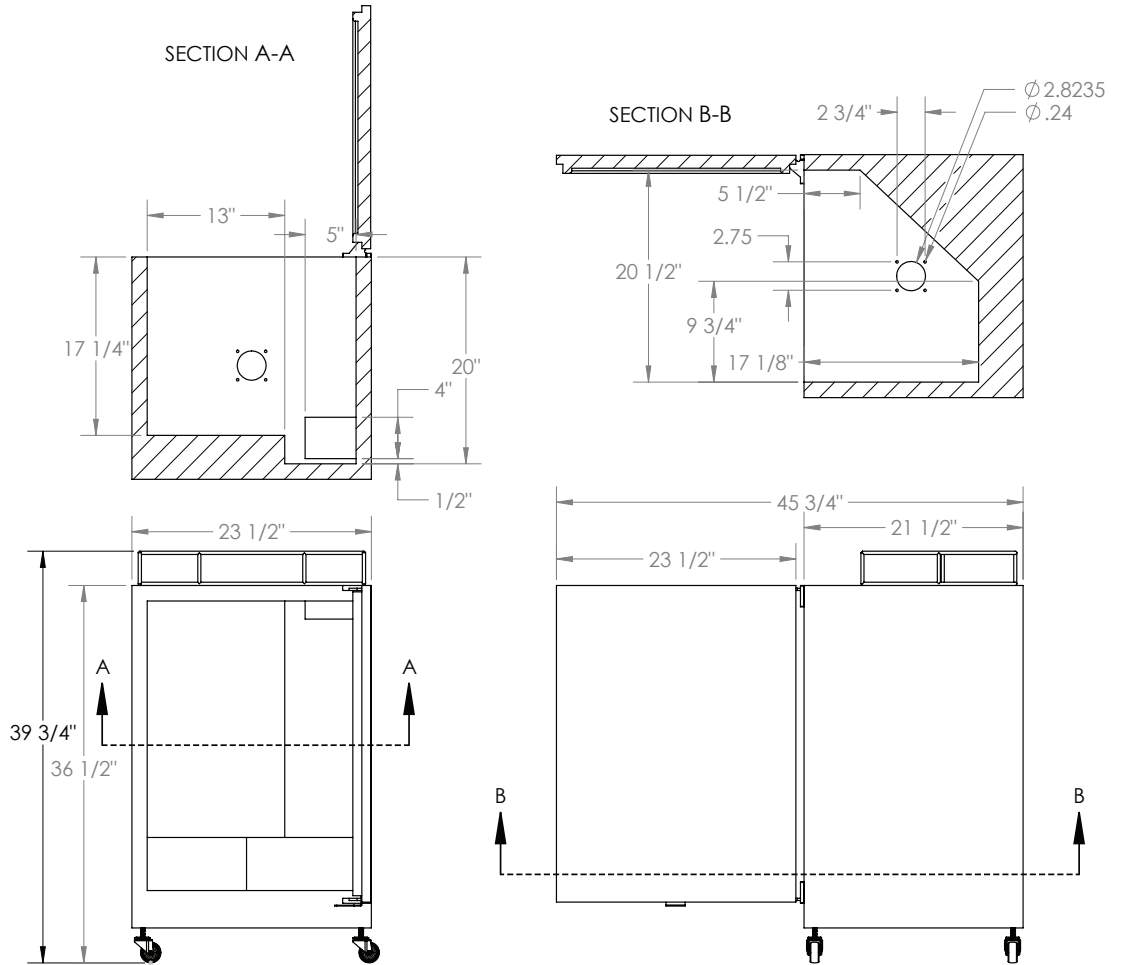

CAPACITY OPTIONS

INCLUDES DIRECT DRAW KIT

- 5 lb. aluminum CO₂ tank
- Commercial grade double gauge CO₂ regulator with air splitter
- 2 brewery grade D system lever handle keg coupler
- 14.5" tall, 3" diameter polished stainless steel draft tower
- Hoses and fittings

CO₂ TANK

DRAFT TOWER

CO₂ REGULATOR

KEG COUPLERS

(800) 710 9939

support@beveragefactory.com
www.beveragefactory.com

OUR SHOWROOM

8510 Miralani Drive
San Diego, CA 92126

Mon-Fri, 7:00am - 4:00pm

Model: **V24OSSR-2**

KEGCO 24" WIDE OUTDOOR DUAL TAP ALL STAINLESS STEEL BUILT-IN RIGHT HINGE KEGERATOR

Cabinet SKU:
KC VSK-24O-SSR

Intertek

Intertek

DIMENSIONS

Height	34"
Width	23.5"
Depth	23.25"
Capacity	6.88 cu.ft.

WEIGHT

Unit Weight	93.7 lbs.
-------------	-----------

KEG STORAGE CAPACITIES

Full Size / 1/2-Barrel	1
Pony Size / 1/4-Barrel	1
1/4-Barrel Slim	1
1/6-Barrel	3
5 gal. Ball/Pin Lock Keg	3

CONTROLS

Adjustable Thermostat	Yes
Digital	Yes