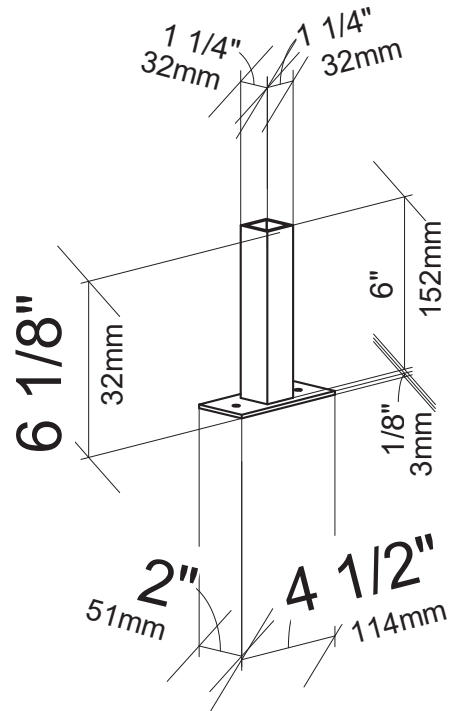

Vino Series Post

Spec Sheet for (VS-FCP) Wine Rack Post

Mounting Base (2 per Post)

IMPORTANT

Cut Post to fit ceiling height on site.
If mounting bases are separate, top mounting base can telescope 2" for a max height of 122".