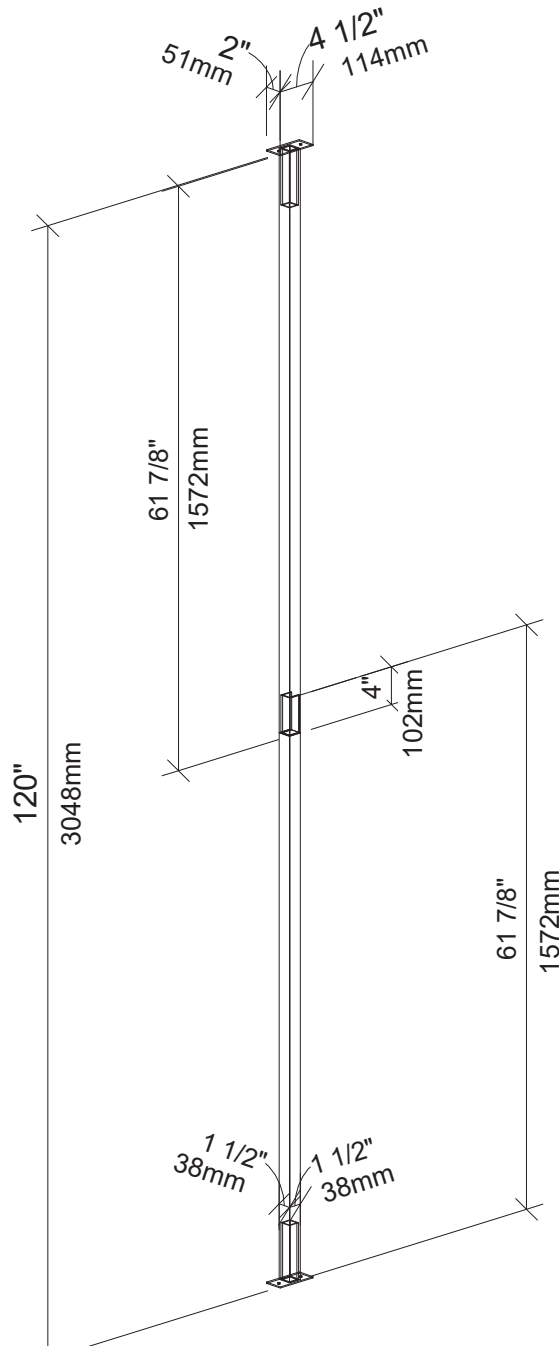

Vino Series Post

Spec Sheet for (VS-FCP) Wine Rack Post

Mounting Base (2 per Post)

IMPORTANT

Cut Post to fit ceiling height on site.
If mounting bases are separate, top mounting base can telescope 2" for a max height of 122".

SCAN FOR **BILT**. 3D INSTRUCTIONS

POWERED BY **BILT INTELLIGENT INSTRUCTIONS**

VINTAGEVIEW[®]
MOVING WINE STORAGE FORWARD

4690 Joliet St, Denver, CO 80239 | phone: 866.650.1500 | fax: 866.650.1501 | VintageView.com