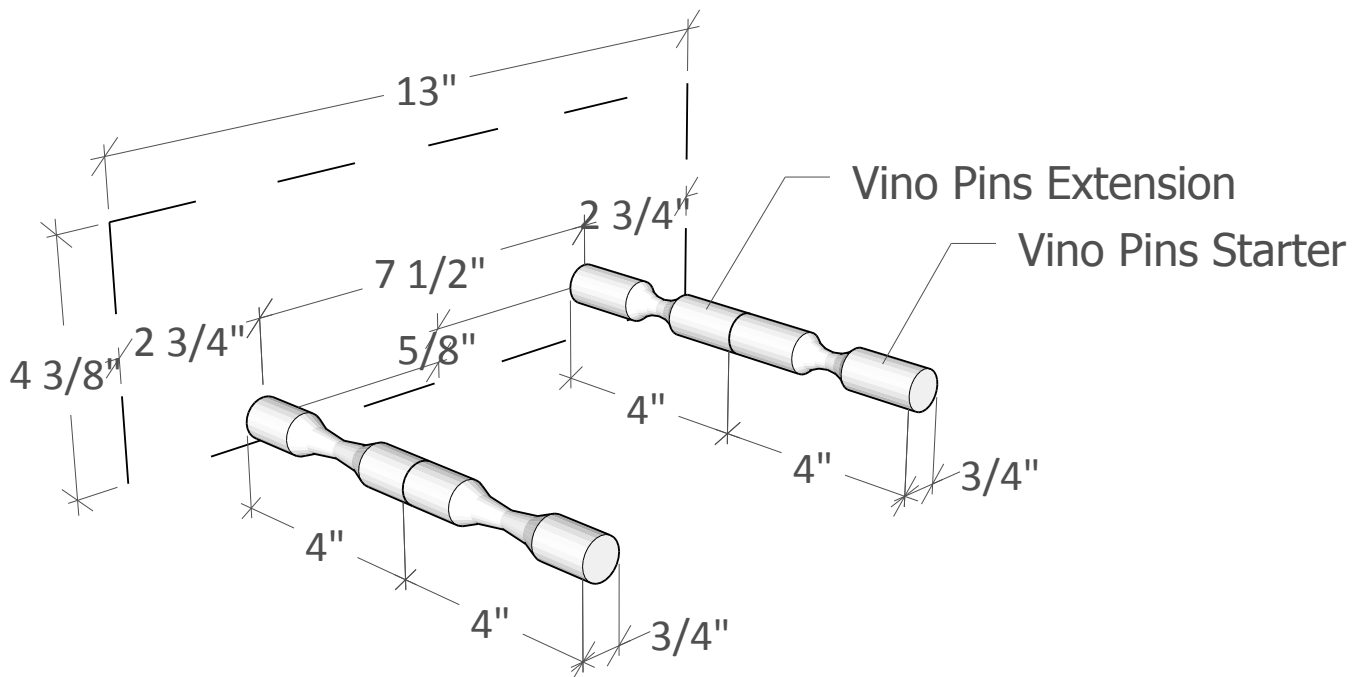

VINTAGEVIEW®
MOVING WINE STORAGE FORWARD

Wine Master Cellars, LLLP • 10645 E 47th Ave, Denver, CO 80239 • phone: 866.650.1500 • fax: 866.650.1501 • VintageView.com

Vino Pins Starter and Extension (VP-DW, VP-MS, VP-WD & VP-X) Spec Sheet

VintageView recommends 13 inches overall width allowance for most wine bottles.

Vino Pins Collars are required for all drywall installations and optional for wood and masonry installations and will add 1/2 inch to the overall depth.