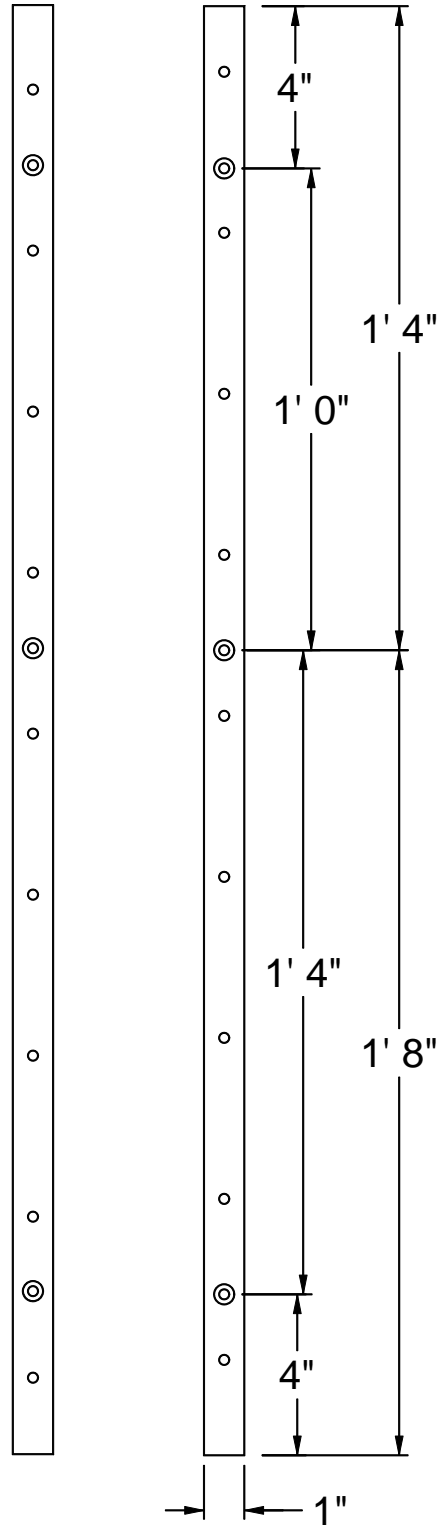

Base Side

Neck Side

WS3X Series Frame Hole Location

All measurements are in inches

Wine Master Cellars

Patent #6,991,117