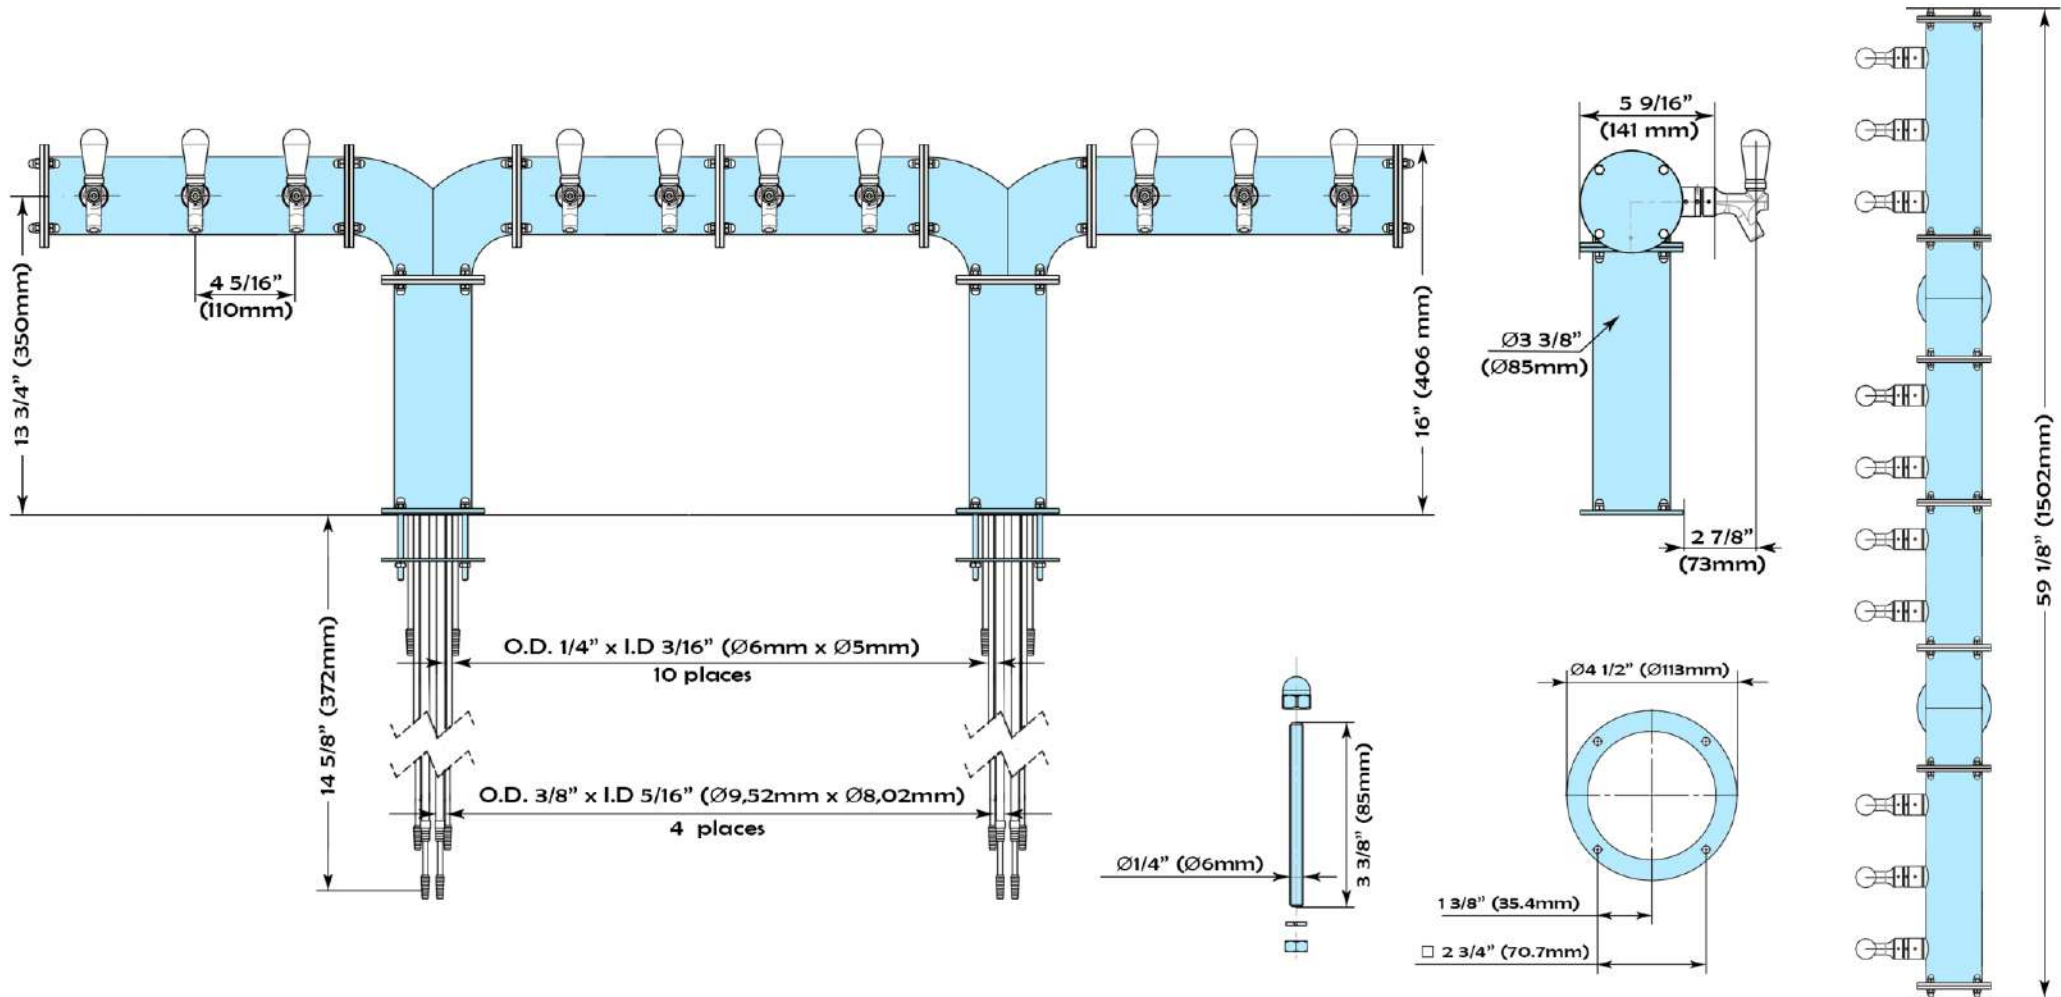

UBC group USA

65 North Central Dr. O'Fallon, MO 63366, USA
Ph.: (636) 379-2226, Fax: (866) 659-8904
Toll Free: (888) 808-9286
Email: info@beer-co.us
Web: www.beer-co.us

UBC Group Latin America

Kepler 7, PB, Mexico City 11590
Ph: +(52) 55 2624 3458
Email: info@beer-co.com.mx
Web: www.beer-co.com.mx

UBC Group Canada

1143 Haultain Court,
Mississauga, ON, L4W 2K1
Ph: (905) 629-2597
Email: info@beer-co.ca
Web: www.beer-co.ca