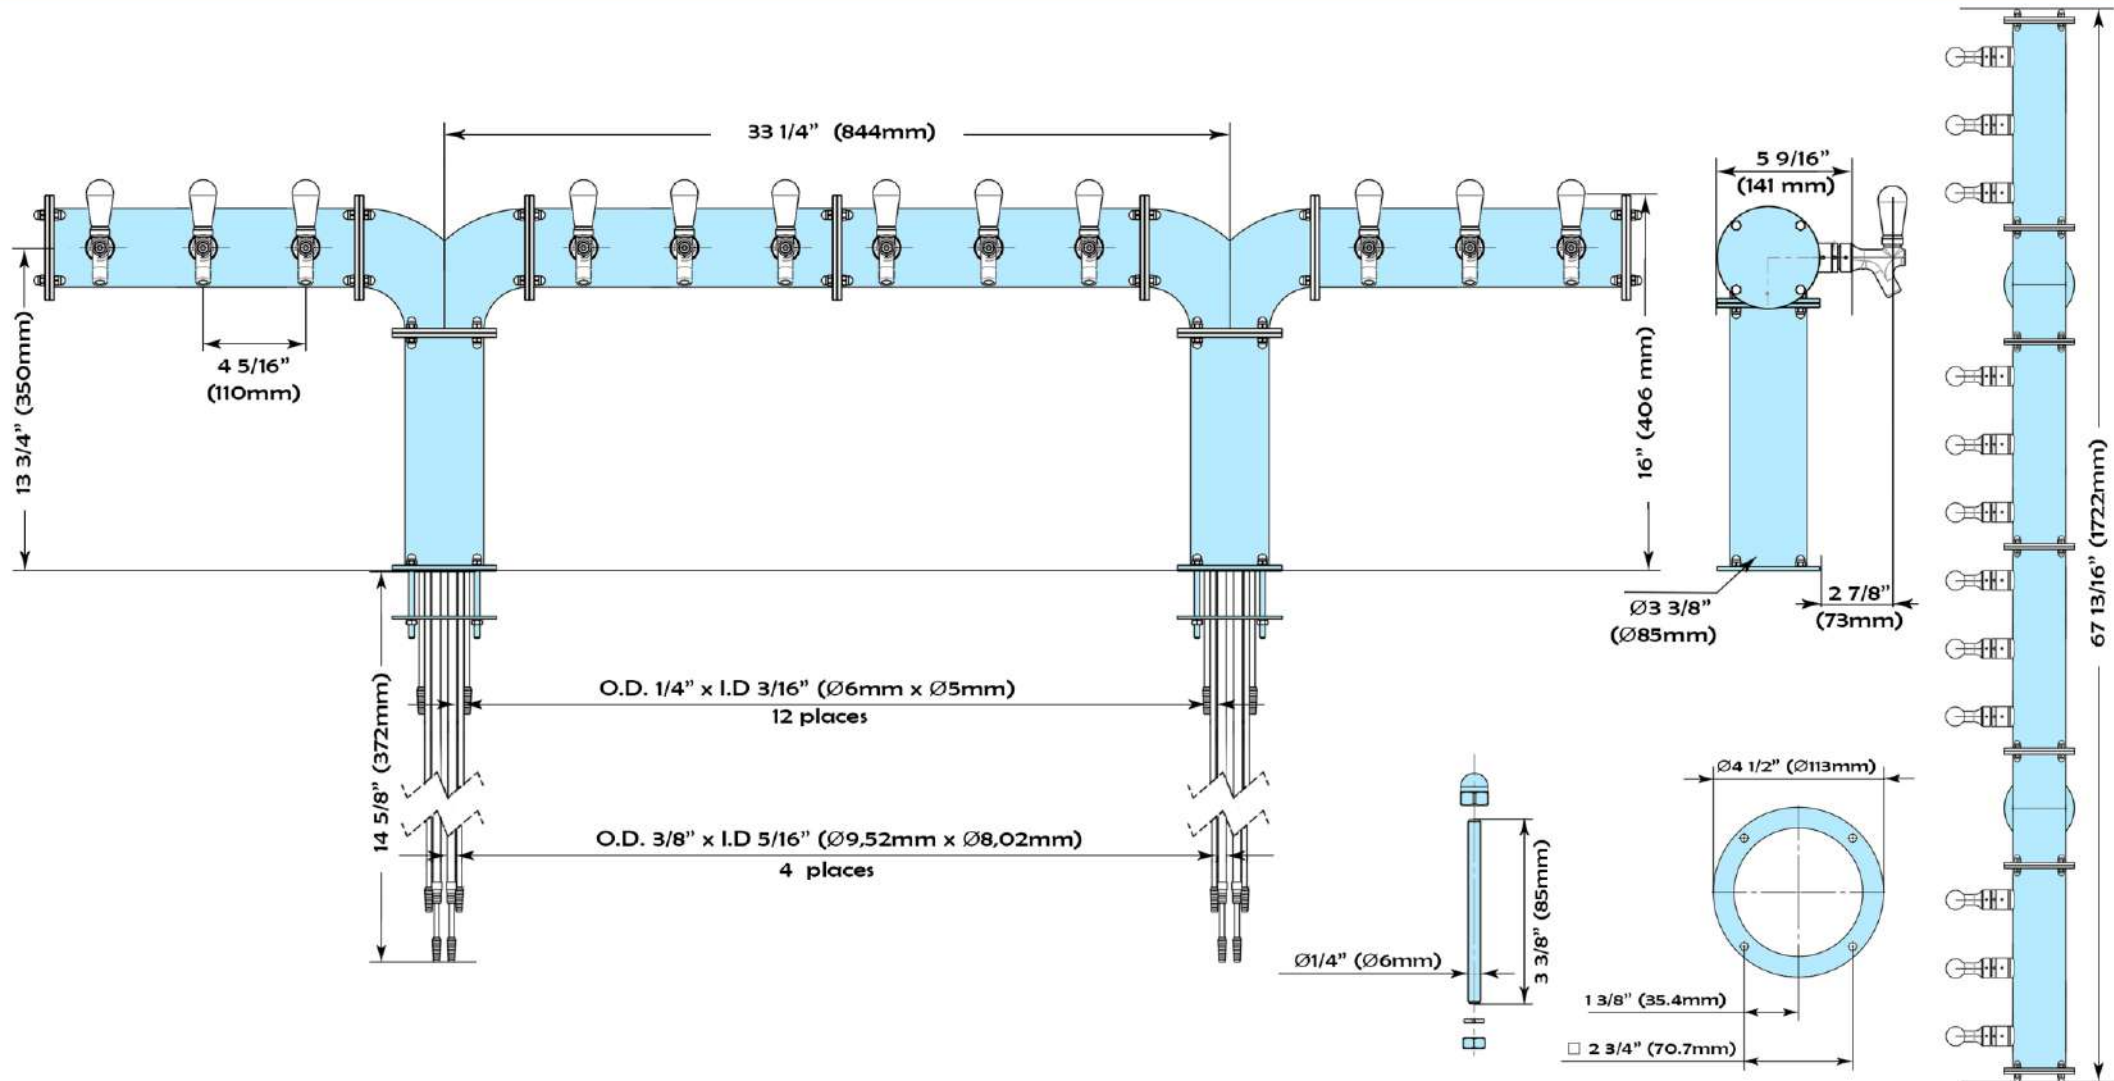

YUKON 12_2

Beverage Dispensing Tower

UBC group USA

65 North Central Dr. O'Fallon, MO 63366, USA
Ph.: (636) 379-2226, Fax: (866) 659-8904
Toll Free: (888) 808-9286
Email: info@beer-co.us
Web: www.beer-co.us

UBC Group Latin America

Kepler 7, PB, Mexico City 11590
Ph: +(52) 55 2624 3458
Email: info@beer-co.com.mx
Web: www.beer-co.com.mx

UBC Group Canada

1143 Haultain Court,
Mississauga, ON, L4W 2K1
Ph: (905) 629-2597
Email: info@beer-co.ca
Web: www.beer-co.ca