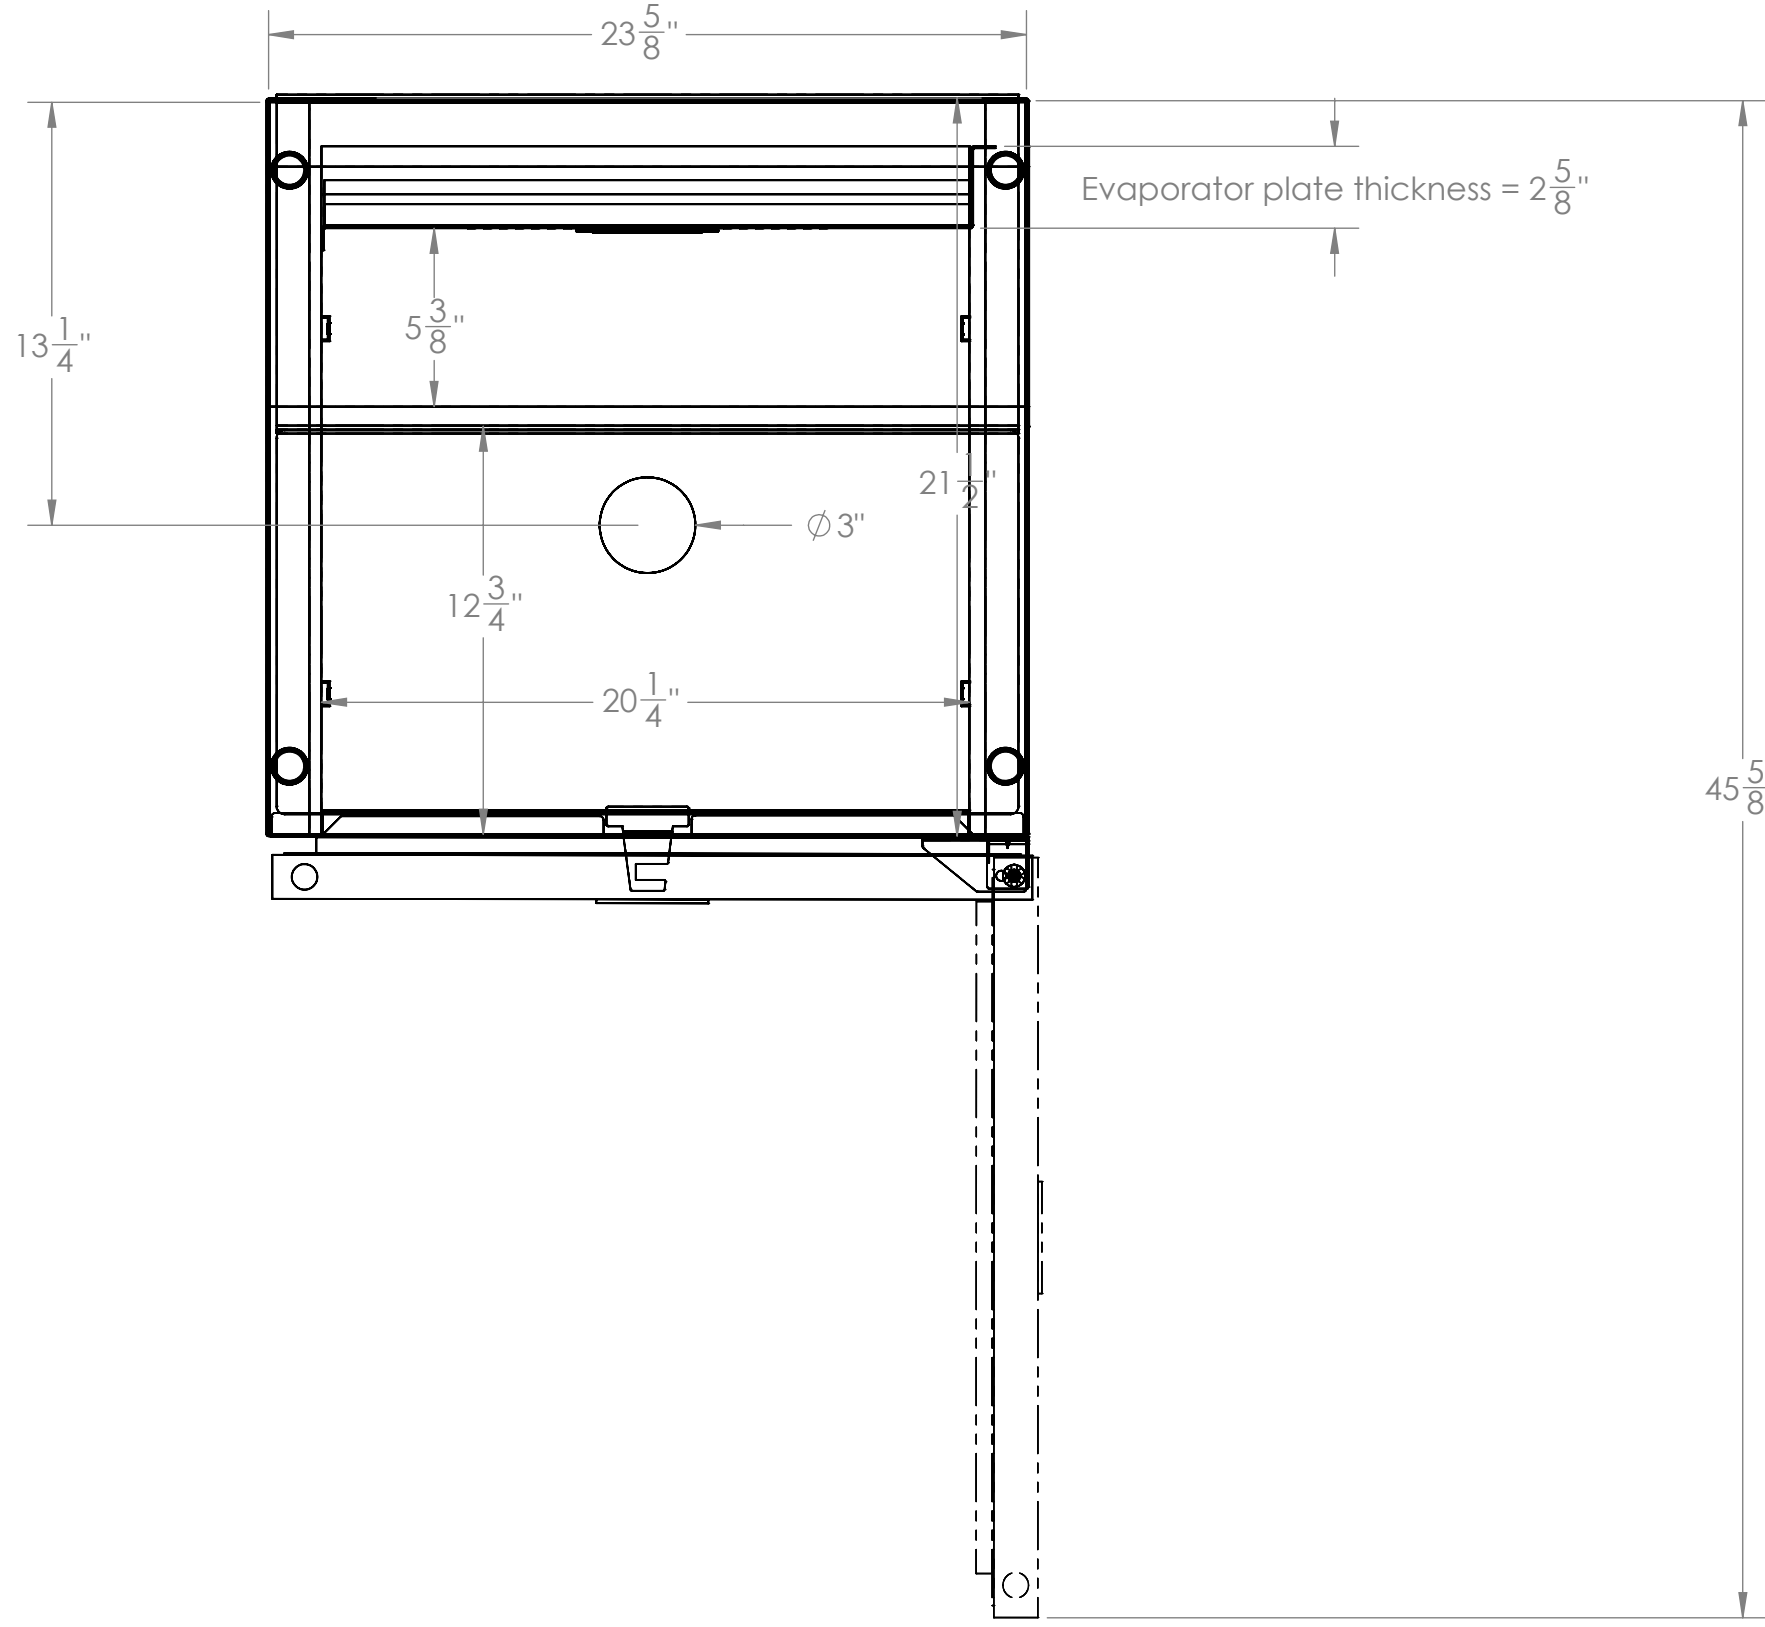

4

3

2

1

TITLE:		
SIZE	DWG. NO.	REV
B	hk48	
SCALE: 1:10 WEIGHT:		SHEET 1 OF 1

4

3

2