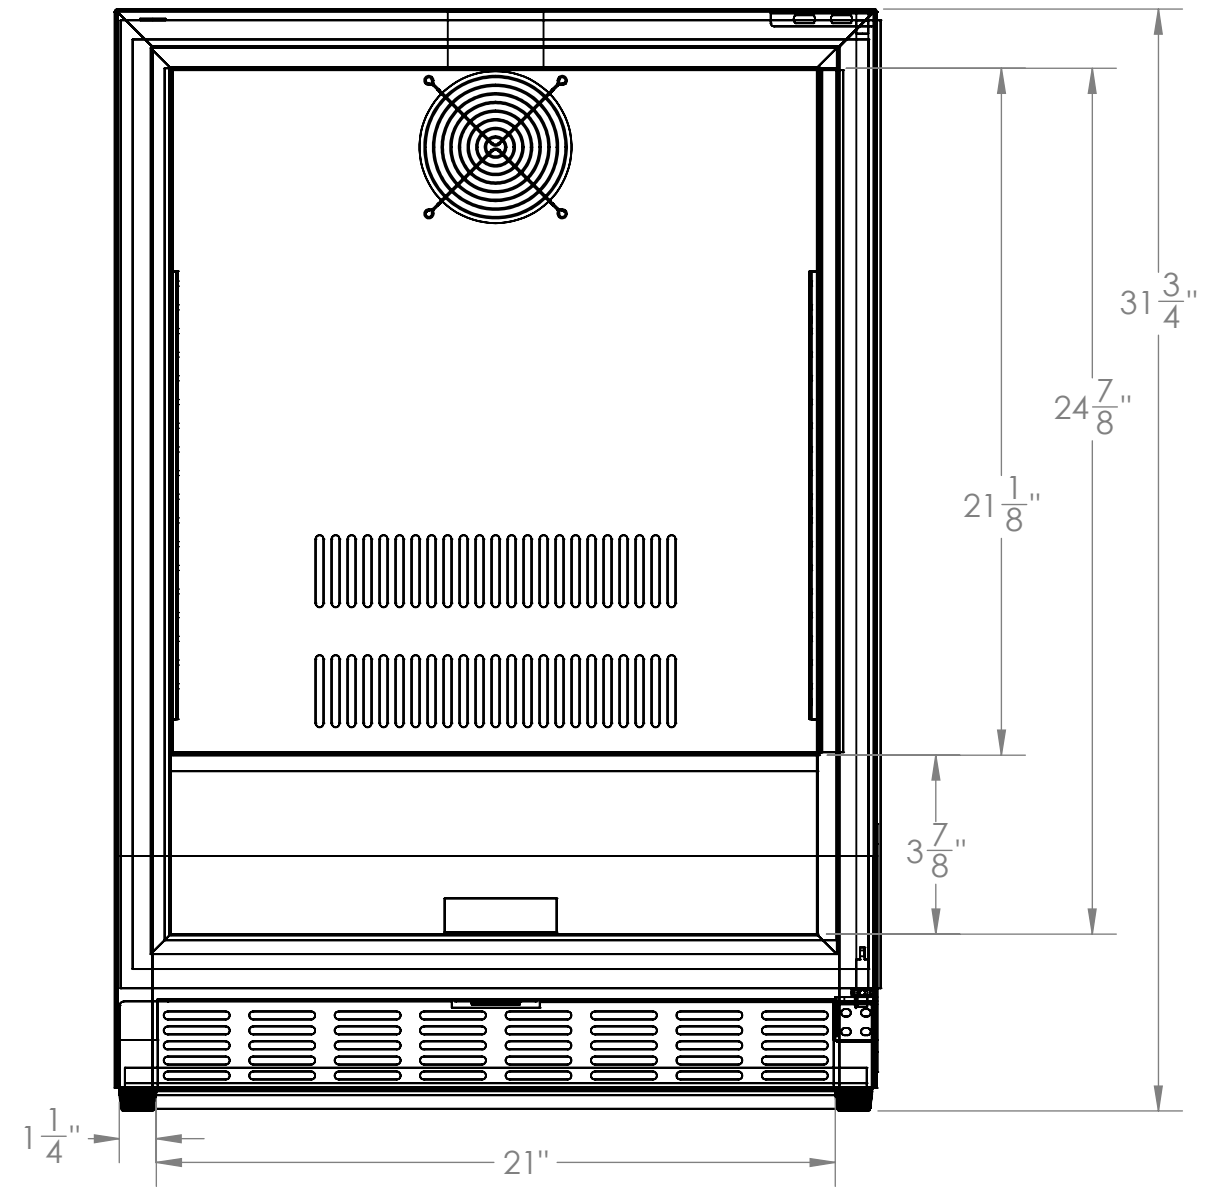

4

3

2

1

TITLE:		
SIZE	DWG. NO.	REV
B	hk48	
SCALE: 1:10 WEIGHT:		SHEET 1 OF 1

4

3

2